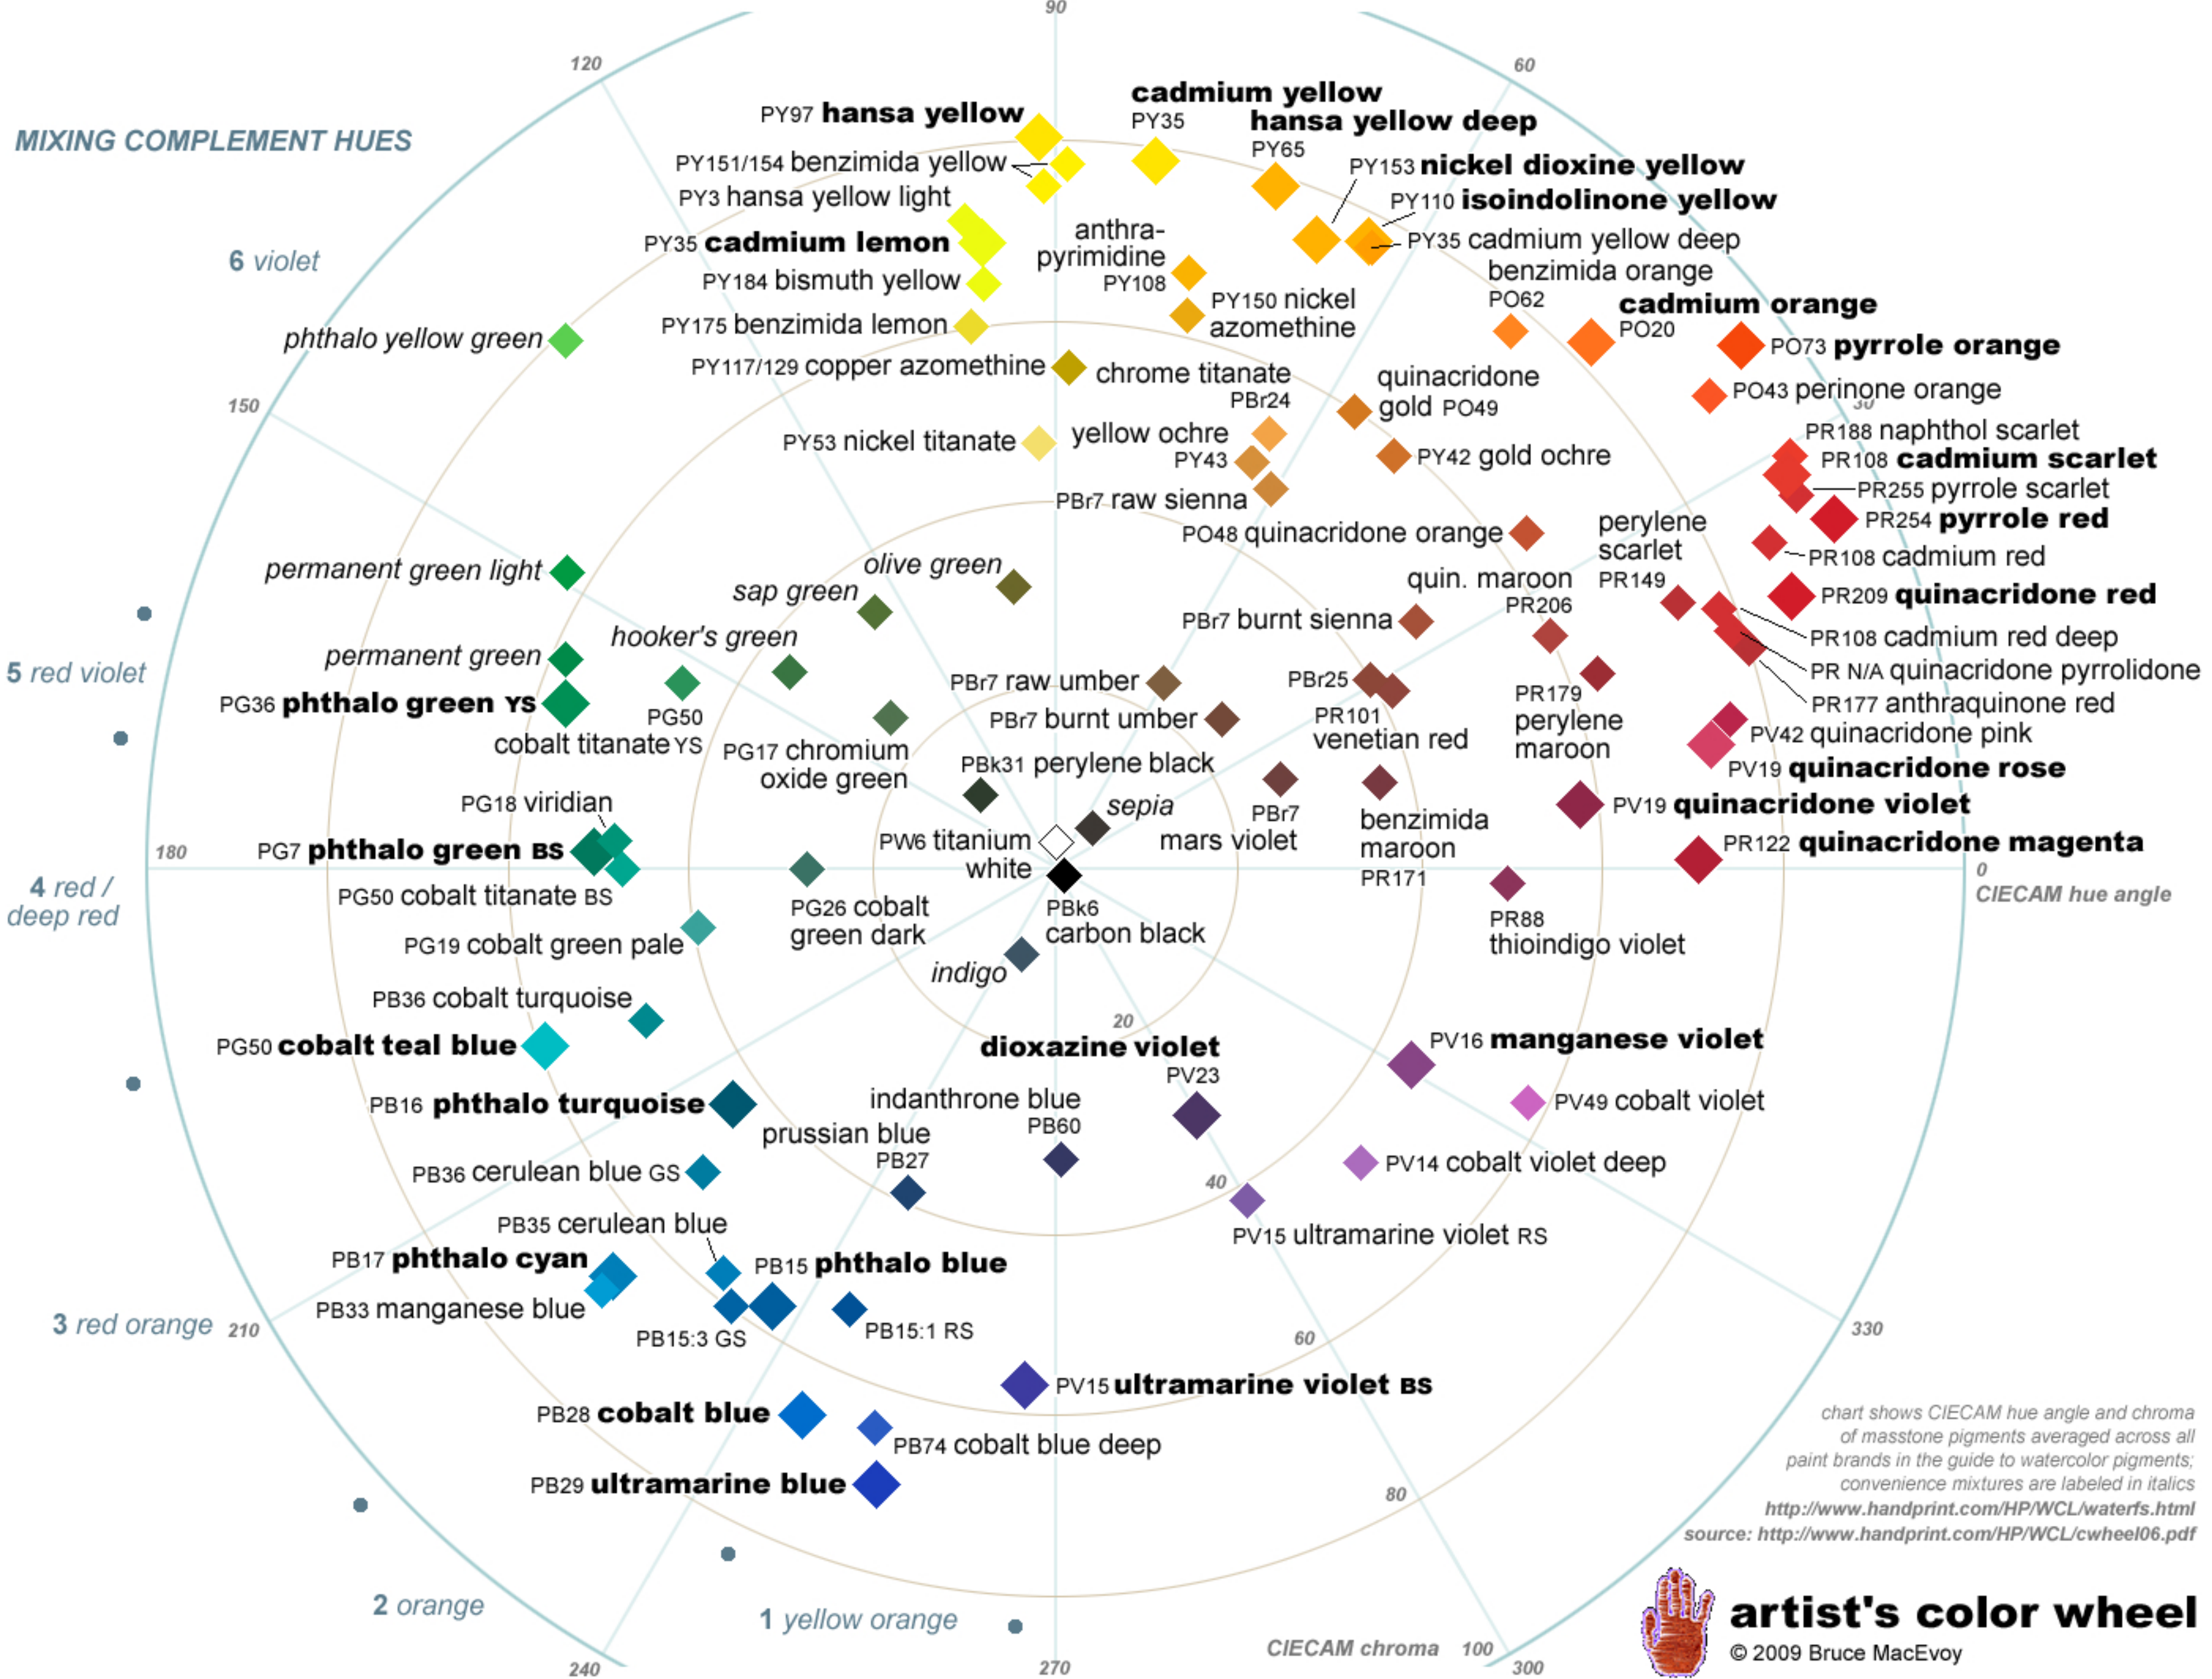

MIXING COMPLEMENT HUES

chart shows CIECAM hue angle and chroma of masstone pigments averaged across all paint brands in the guide to watercolor pigments; convenience mixtures are labeled in italics
<http://www.handprint.com/HP/WCL/waterfs.html>
 source: <http://www.handprint.com/HP/WCL/cwheel06.pdf>