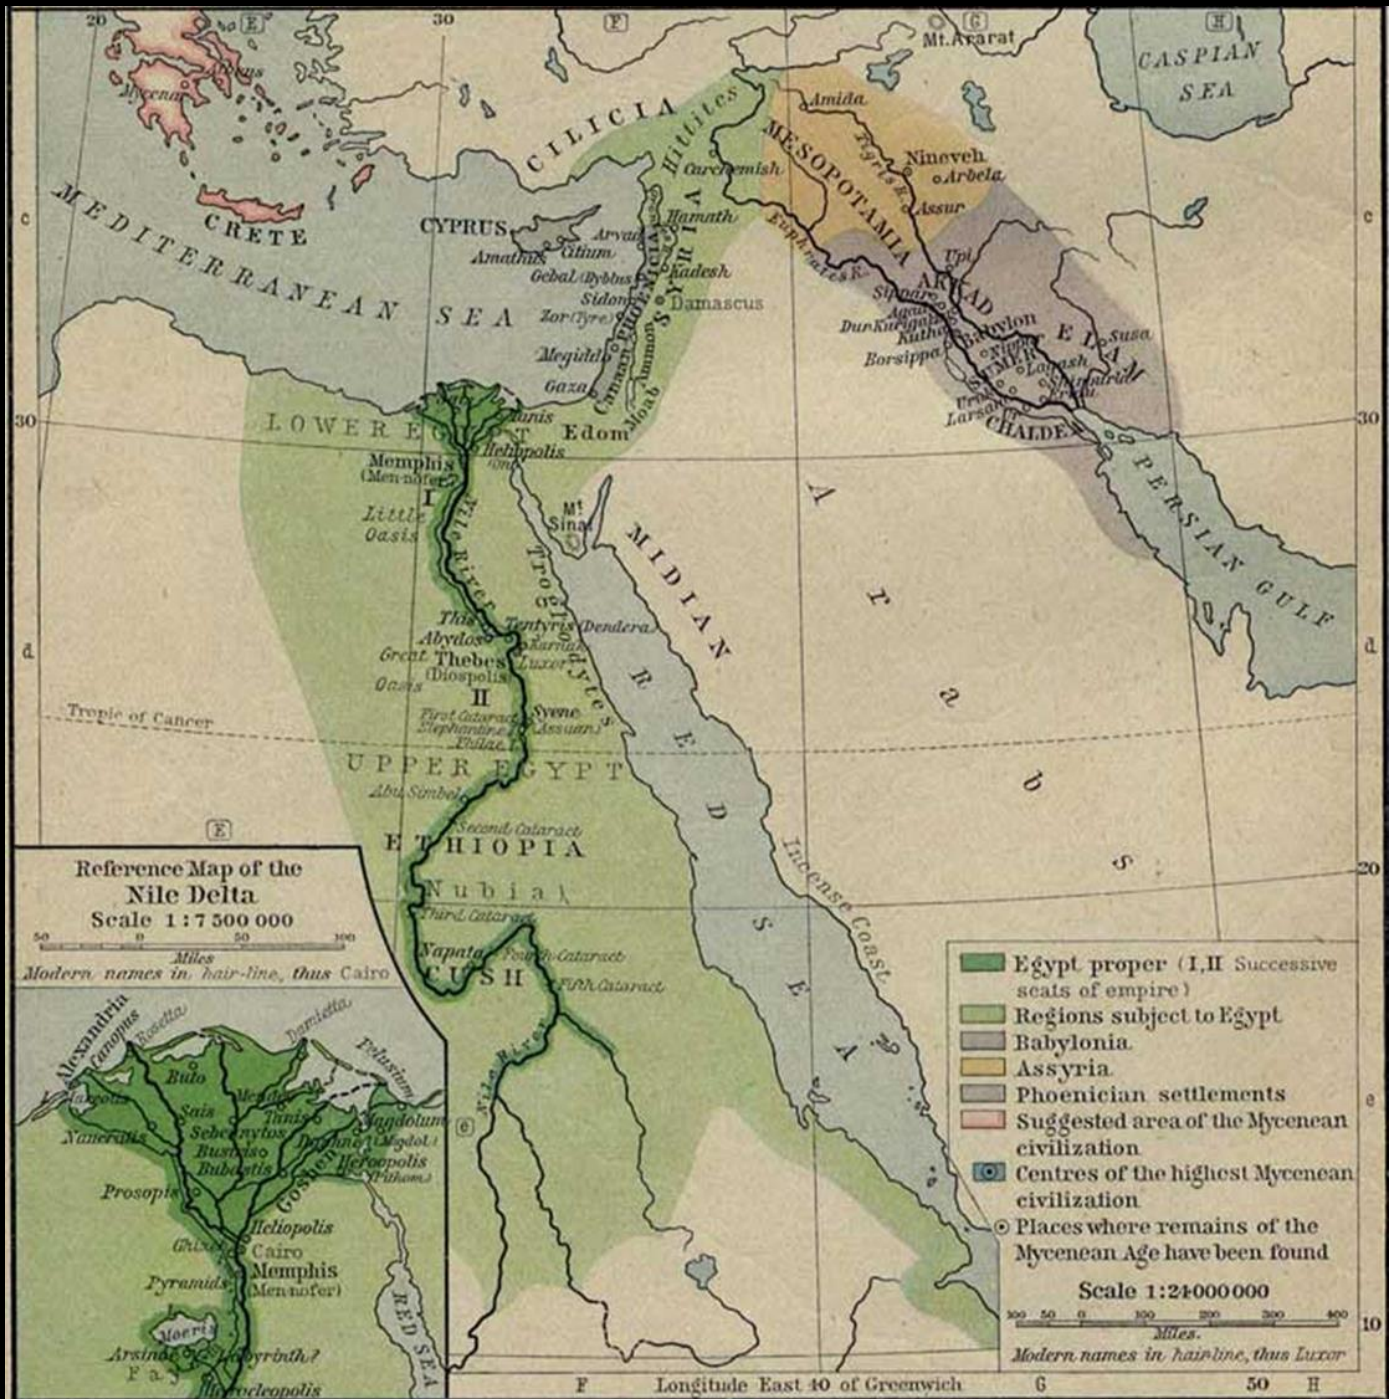

# Art and Power

Part I: Ancient Egypt and Mesopotamia

## Double crown

Wf  
The  
Crov  
sym  
phar  
cont  
Upp  
on o  
Upp

The  
Double  
Crown was

a  
combination of the Red  
Crown of Lower Egypt and  
the White Crown of Upper  
Egypt. It symbolised the  
joining of the two lands,  
and the pharaoh's control  
over the two lands.