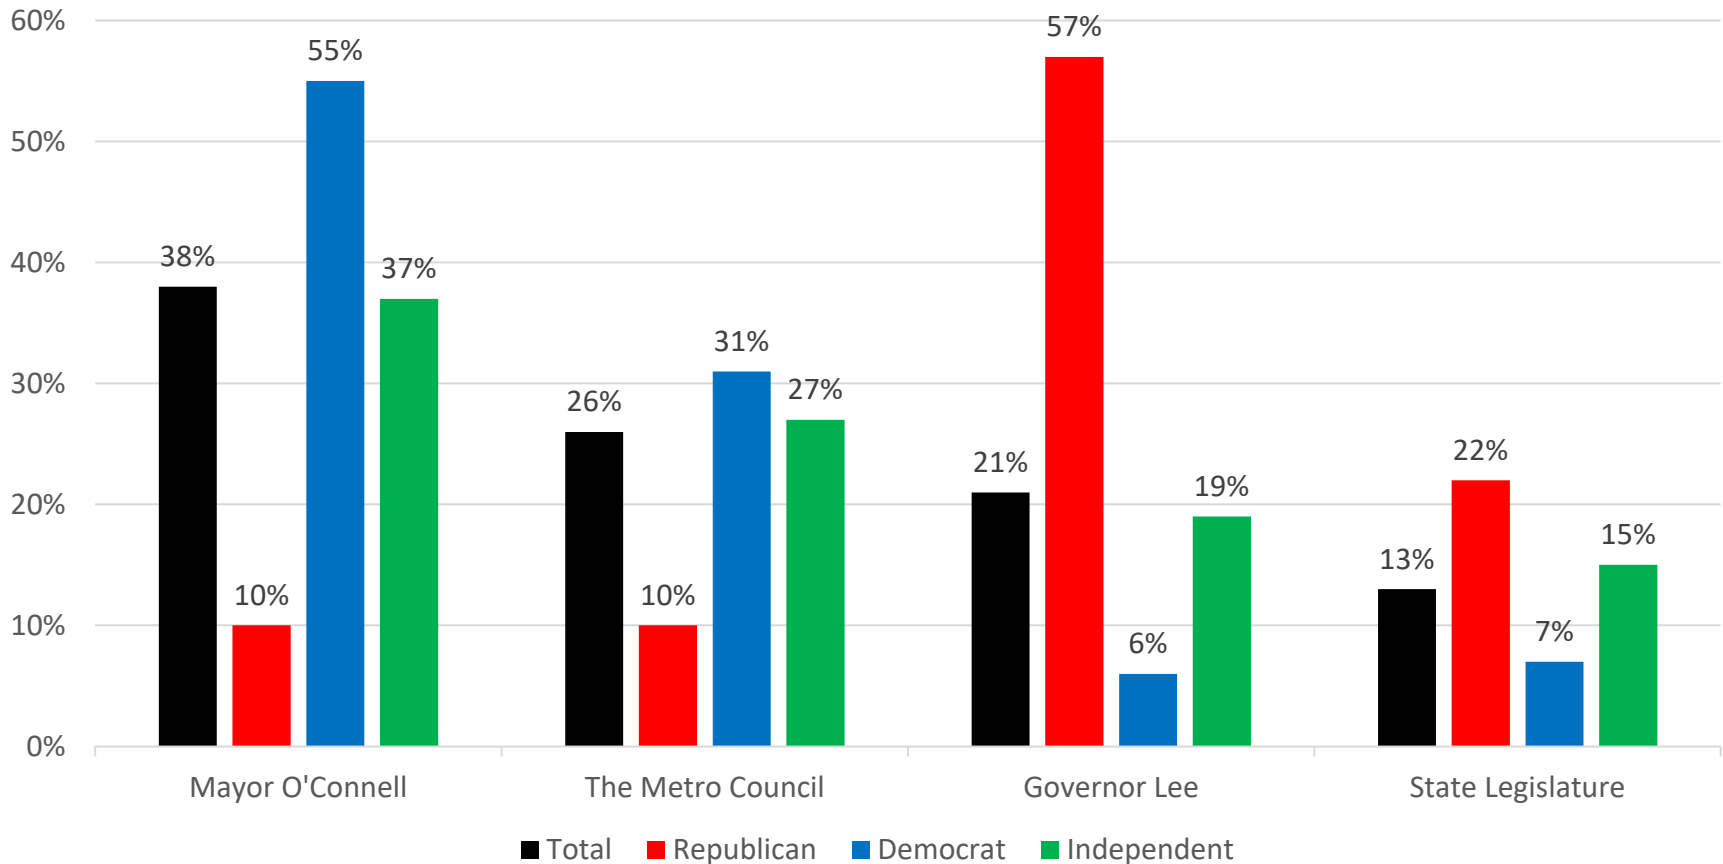

Approval of Mayor Freddie O'Connell by Party ID

Opinion on Which Elected Official(s) Best Represent Their Views by Party ID

Even if none perfectly represents your views, which of the following would you say best represents you and your interests?

Opinion on Which Elected Official(s) Best Represents Views by Ideology

Even if none perfectly represents your views, which of the following would you say best represents you and your interests?

Approval of Metro Nashville Police Department by Race