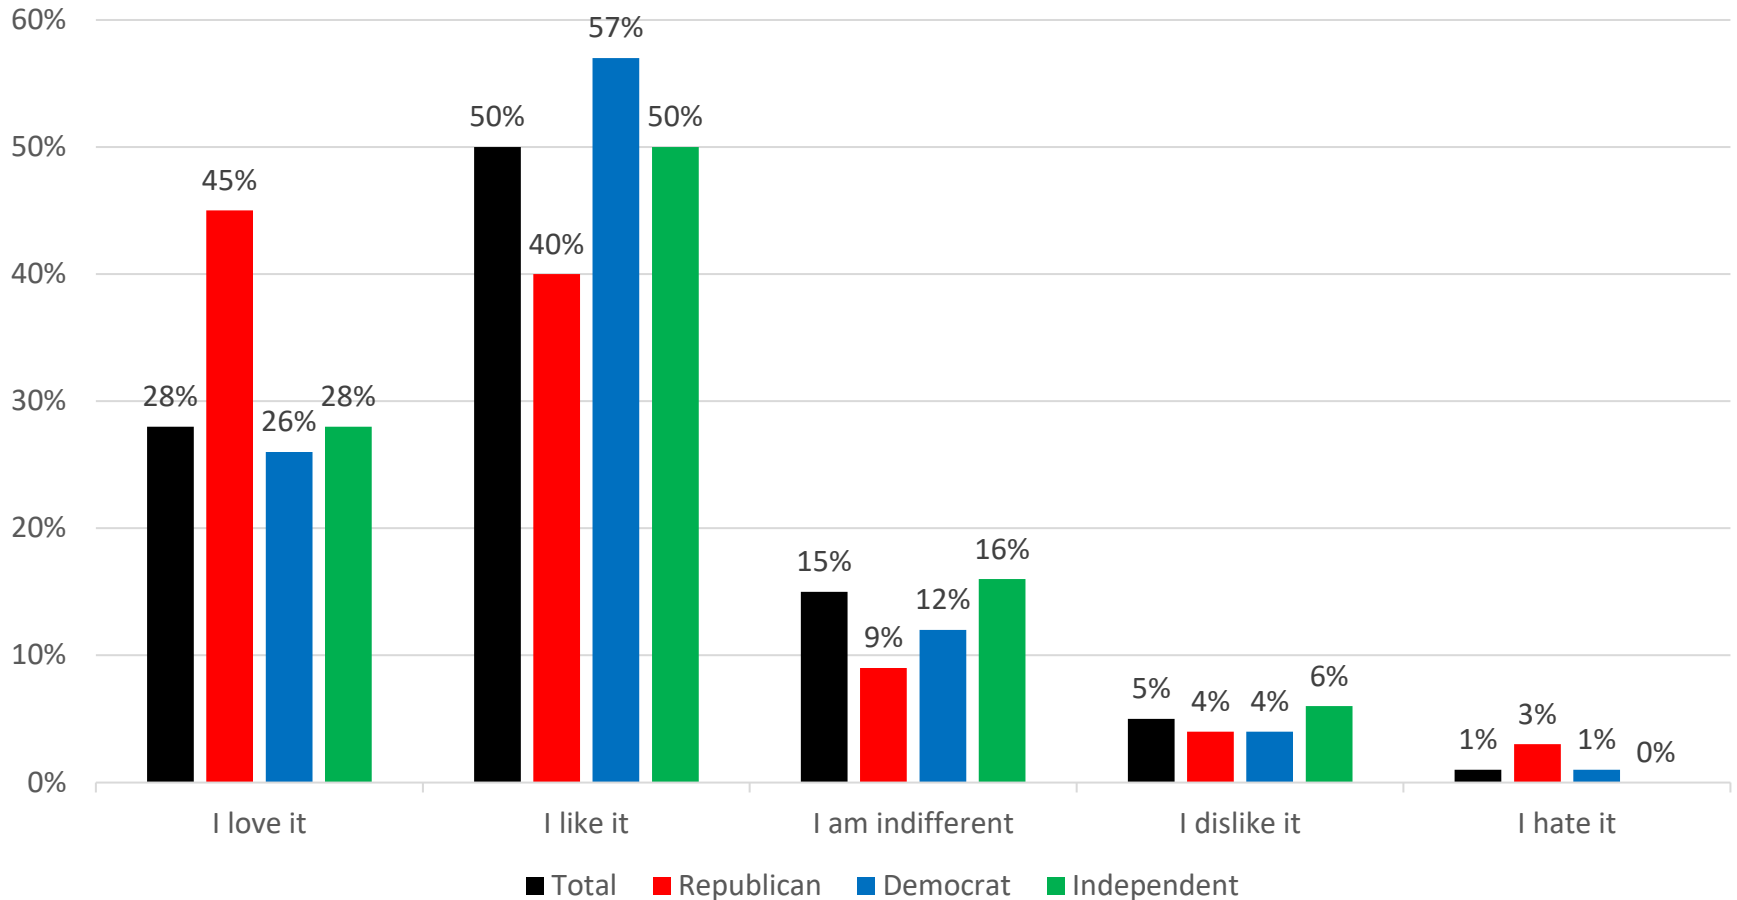

Feelings on Living in Nashville by Party ID

All things considered, how much do you like living in Nashville?