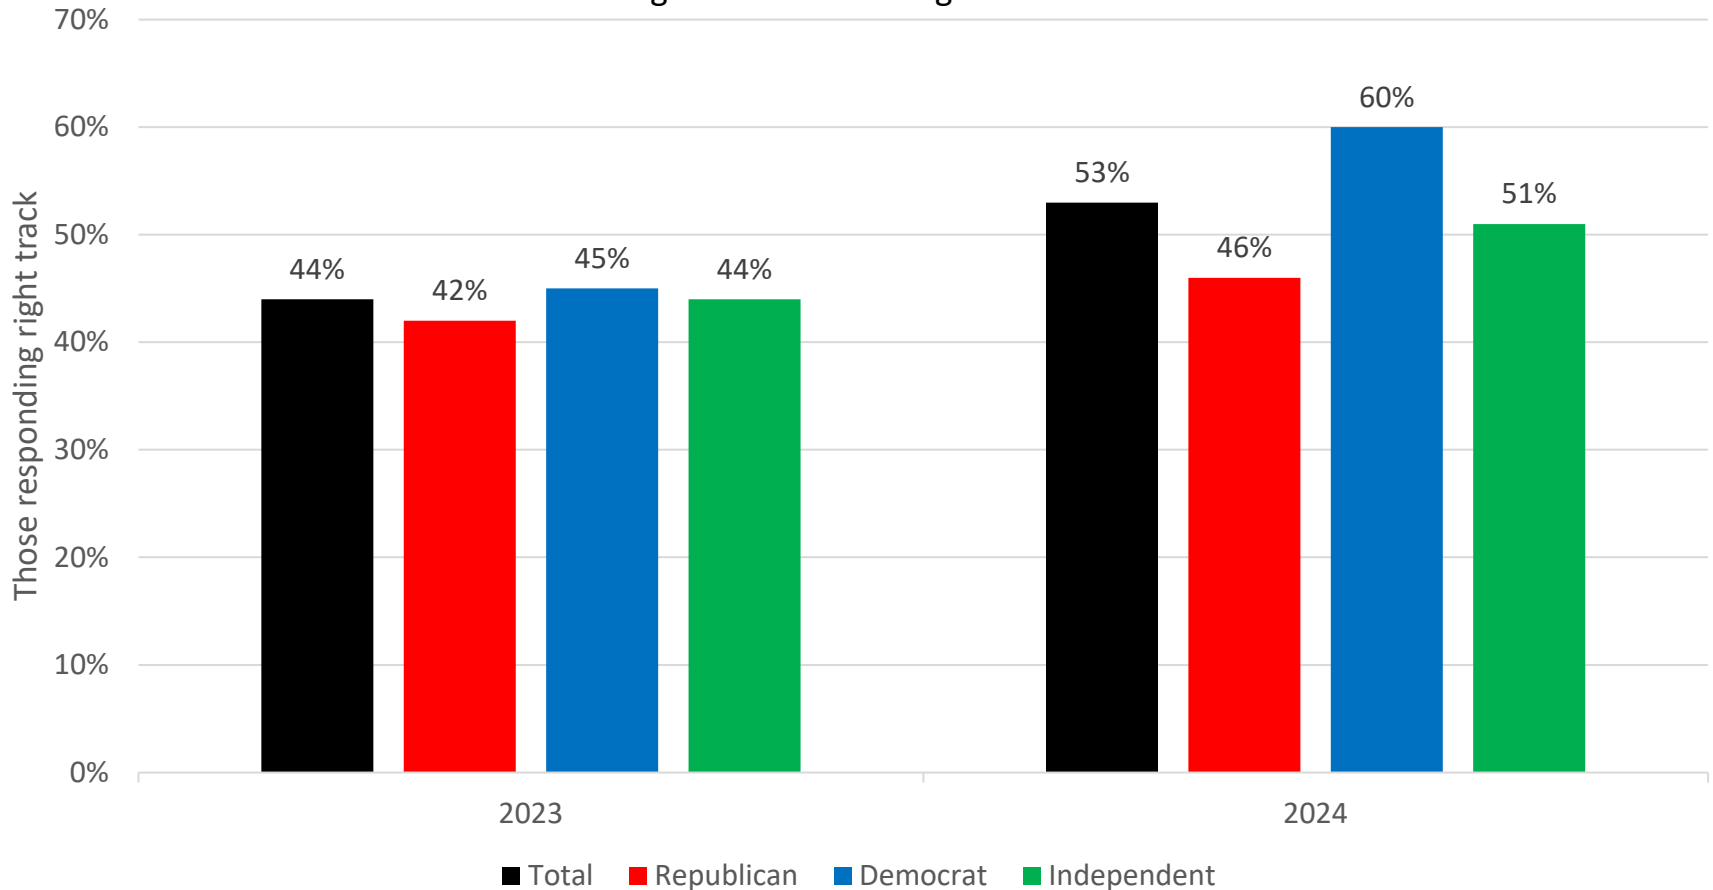

Nashville, Right Direction or Wrong Track by Party ID – 2023-2024

Do you think things in the Nashville area are generally headed in the right direction, or do you feel that things are on the wrong track?