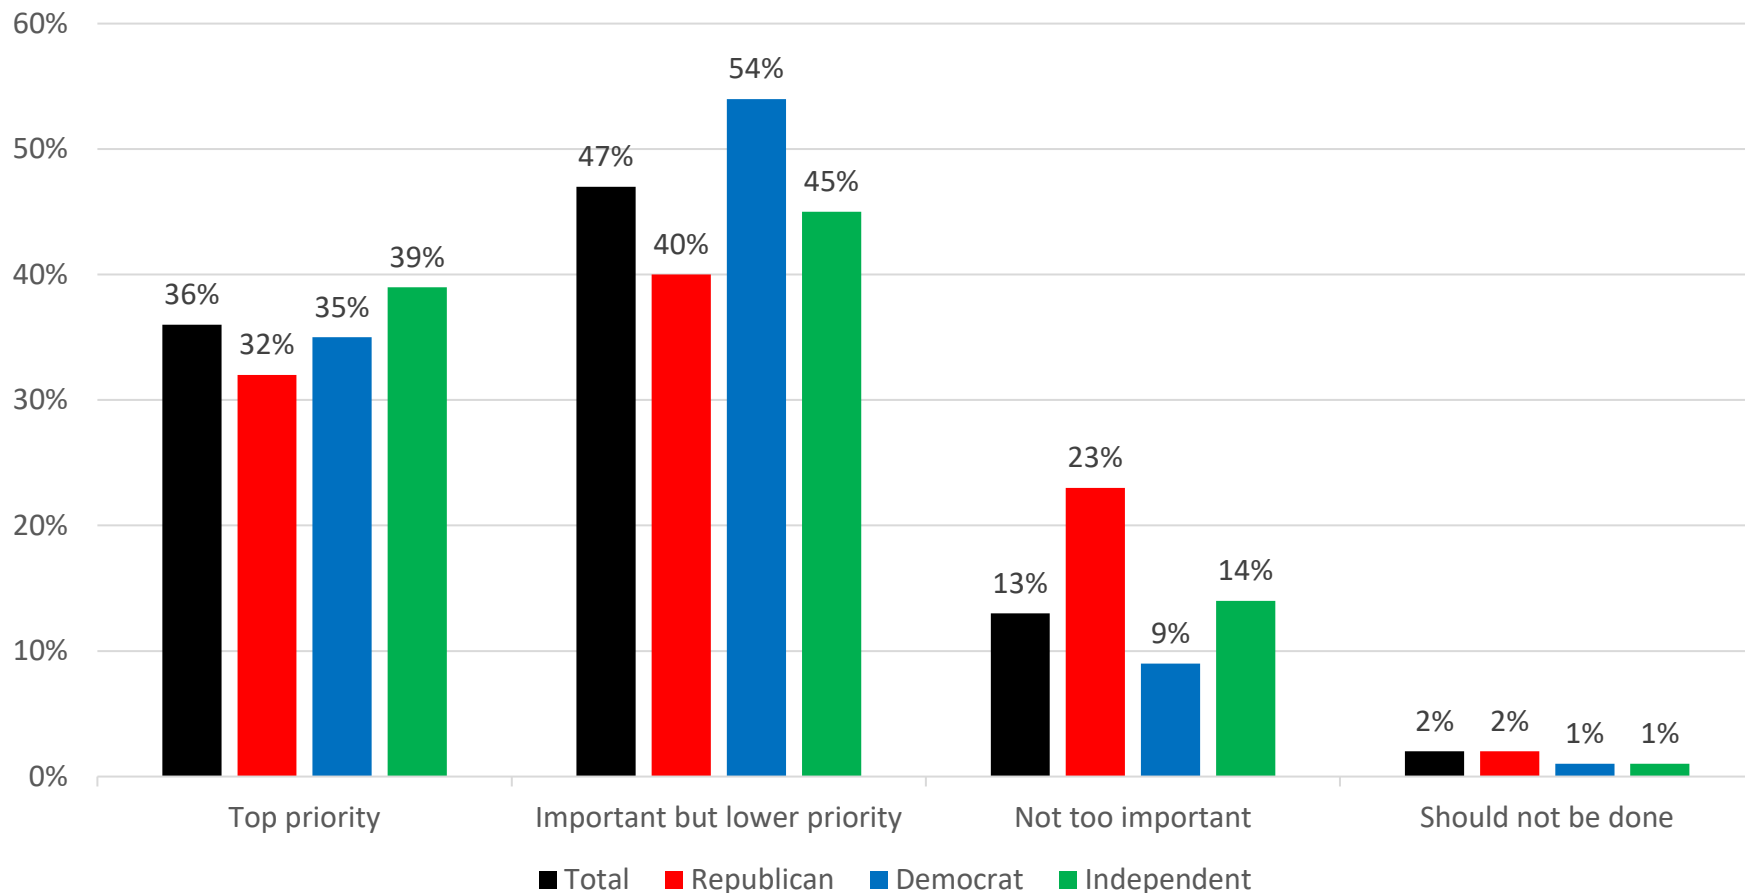

“Top Priorities” For Mayor Freddie O’Connell

Importance of Prioritizing “Making Rents in Nashville More Affordable” by Party ID

Importance of Prioritizing “Making Homebuying in Nashville More Affordable” by Party ID

Importance of Prioritizing “Dealing With the State Legislature” by Party ID

Transportation Issues in Nashville

Time Spent in Weekday Traffic Each Day by Party ID

On a typical weekday, how much total time do you spend in traffic ?