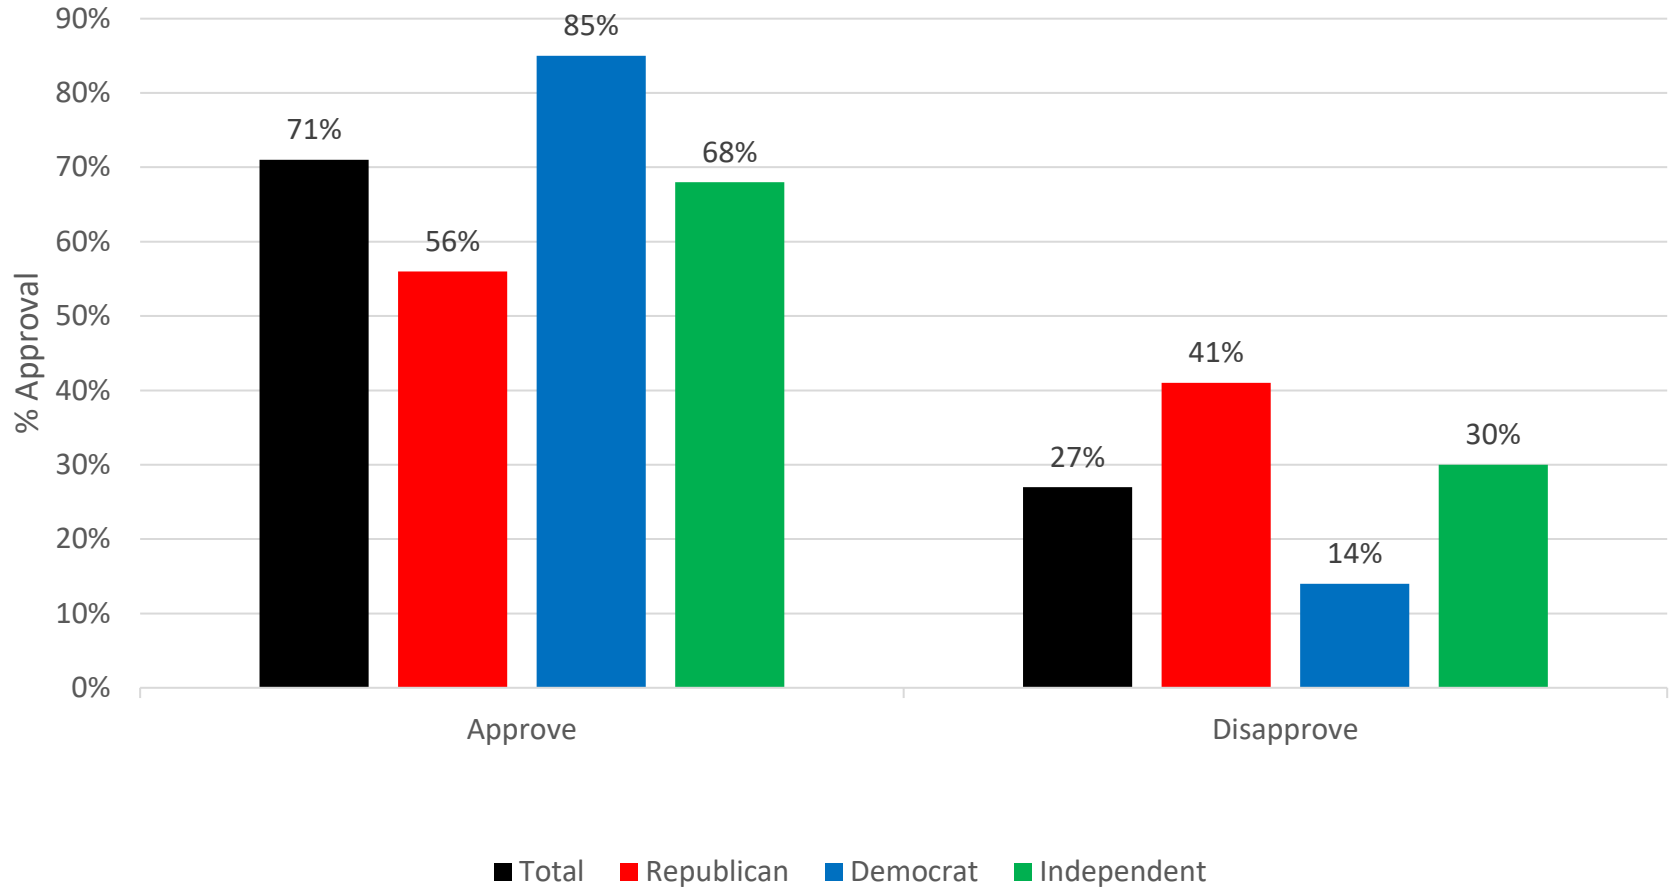

Approval of Mayor Freddie O'Connell by Party ID

Opinion on Which Elected Official(s) Best Represent Their Views by Party ID

Even if none perfectly represents your views, which of the following would you say best represents you and your interests?

Opinion on Which Elected Official(s) Best Represents Views by Ideology

Even if none perfectly represents your views, which of the following would you say best represents you and your interests?

Approval of Metro Nashville Police Department by Race