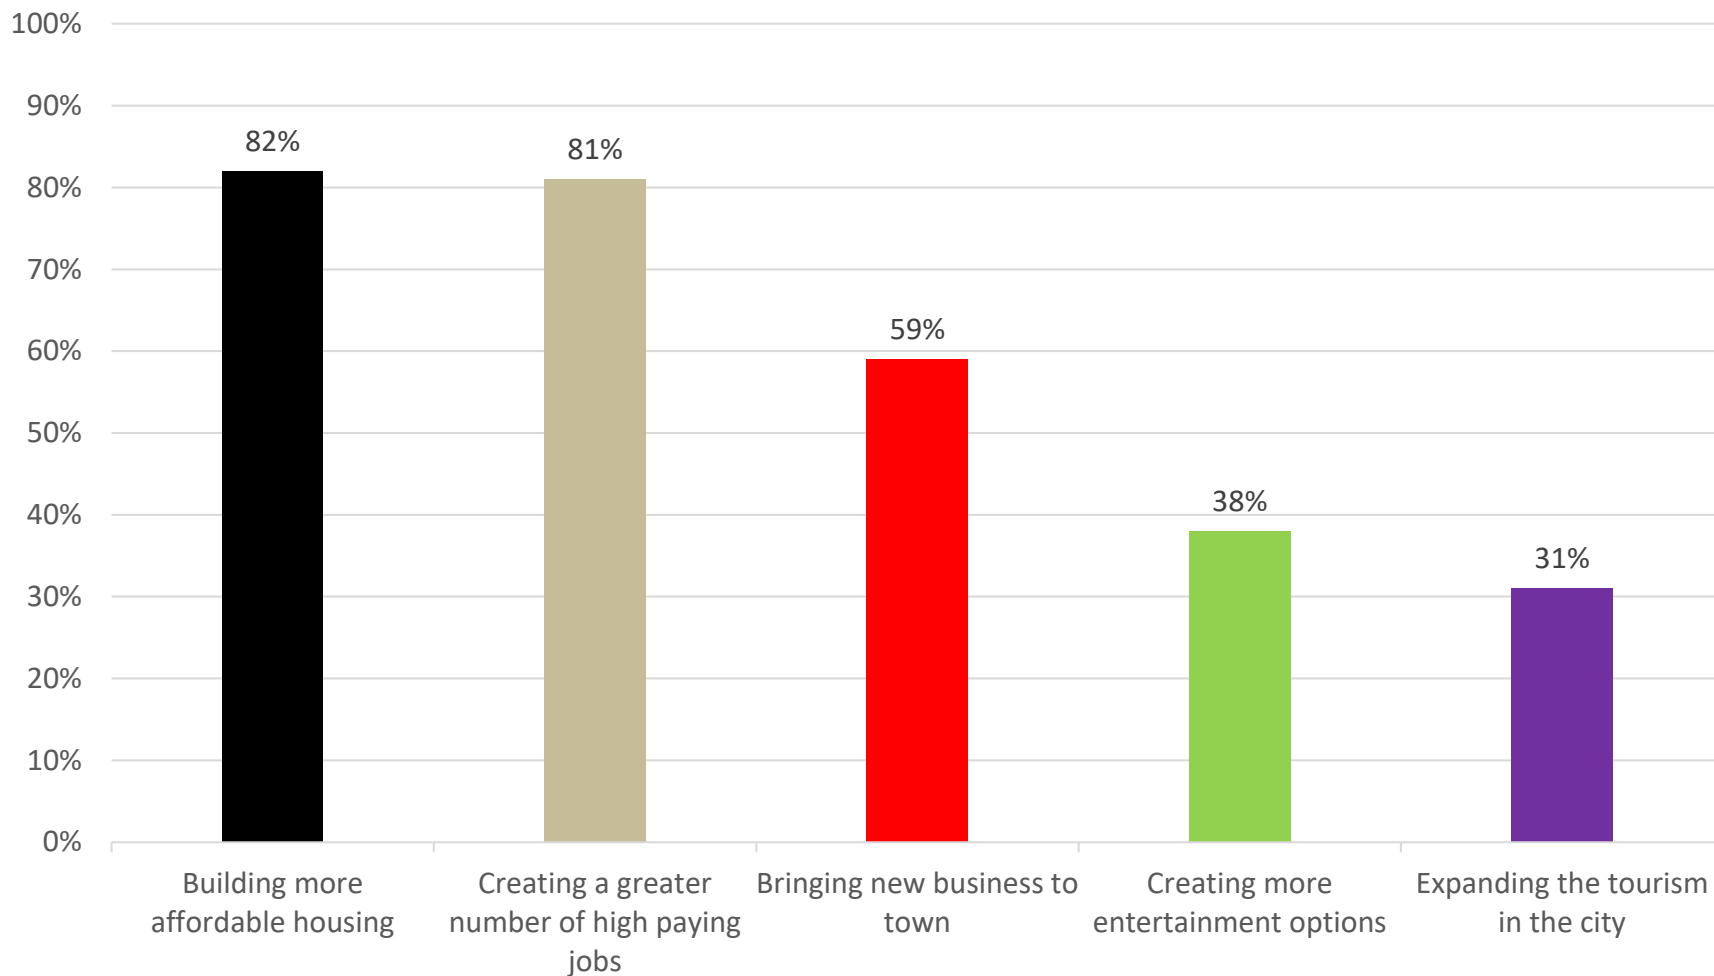

Do you own your own home, rent your home, live with your parents or legal guardian, or do you have some other type of arrangement?

Hot Topics

Knowledge of “Imagine East Bank” Plans

In October 2022, the Metro Planning Commission adopted a plan called “Imagine East Bank,” which will redevelop hundreds of acres along the East Bank and Cumberland River. How much, if anything, have you heard, seen, or read about this initiative?

“Top Priorities” for “East Bank” Redevelopment Project

Thinking about the “East Bank” redevelopment project, which of the following do you think should be a top priority?

“Top Priorities” for “East Bank” Redevelopment Project by Number of Years in Nashville