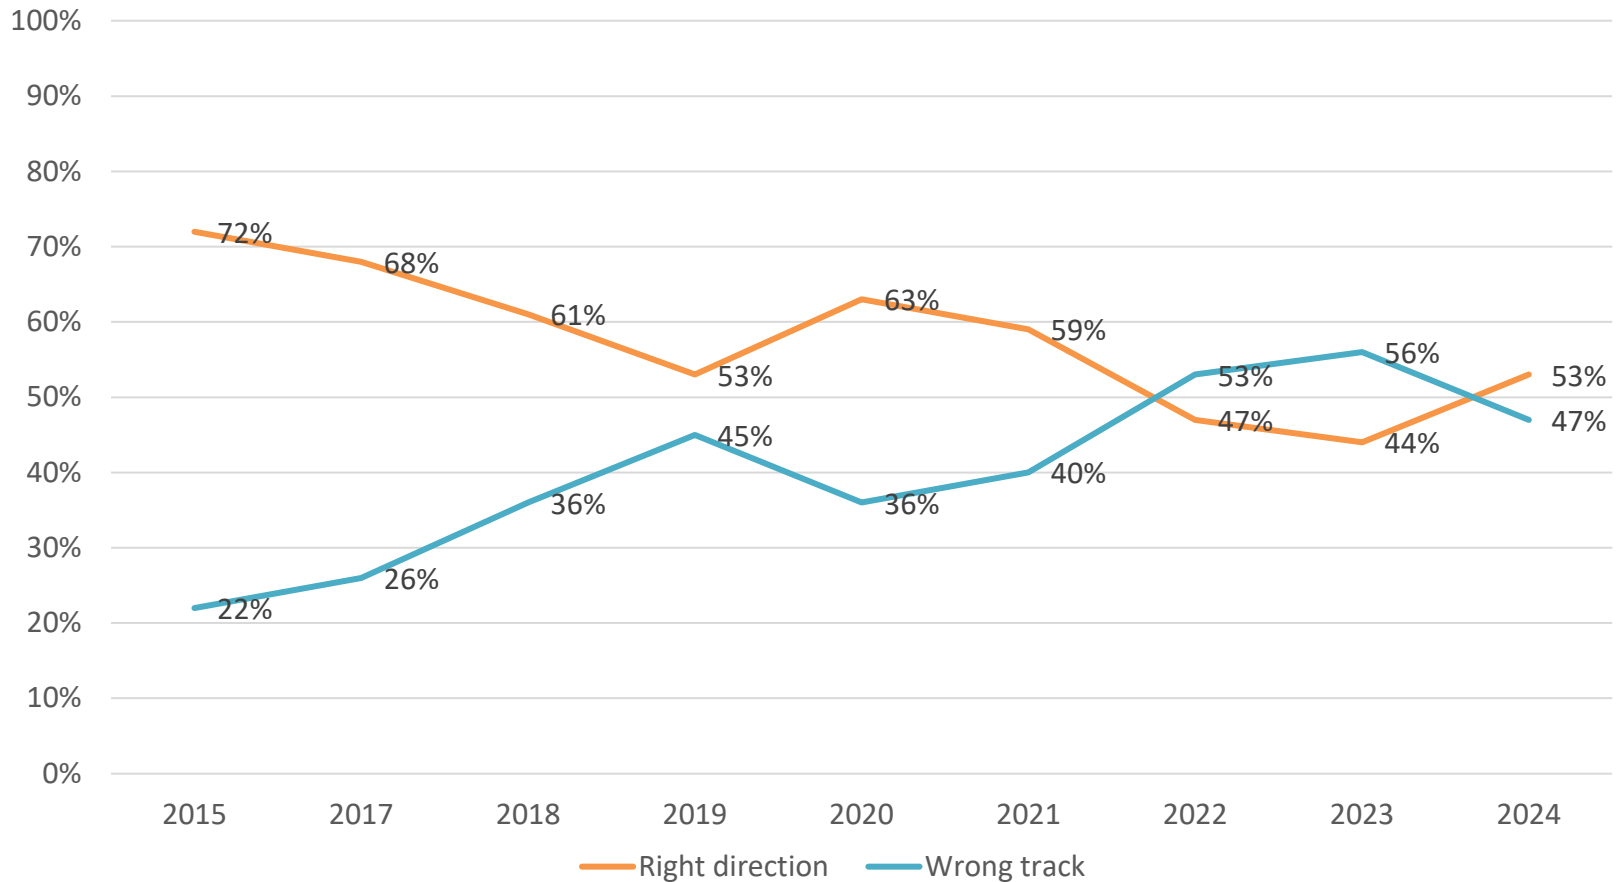

Vanderbilt University Poll: 2024 Nashville Edition

CSDI

Center for the Study of
Democratic Institutions

VANDERBILT
UNIVERSITY

March 1 – March 21, 2024

John G. Geer & Joshua D. Clinton, Co-Directors

1,014 residents of Nashville/Davidson County, TN MoE: +/- 3.8 percentage points

Nashville, Right Direction or Wrong Track Over Time

Do you think things in the Nashville area are generally headed in the right direction, or do you feel that things are off on the wrong track?

Nashville, Right Direction or Wrong Track by Party ID – 2023-2024