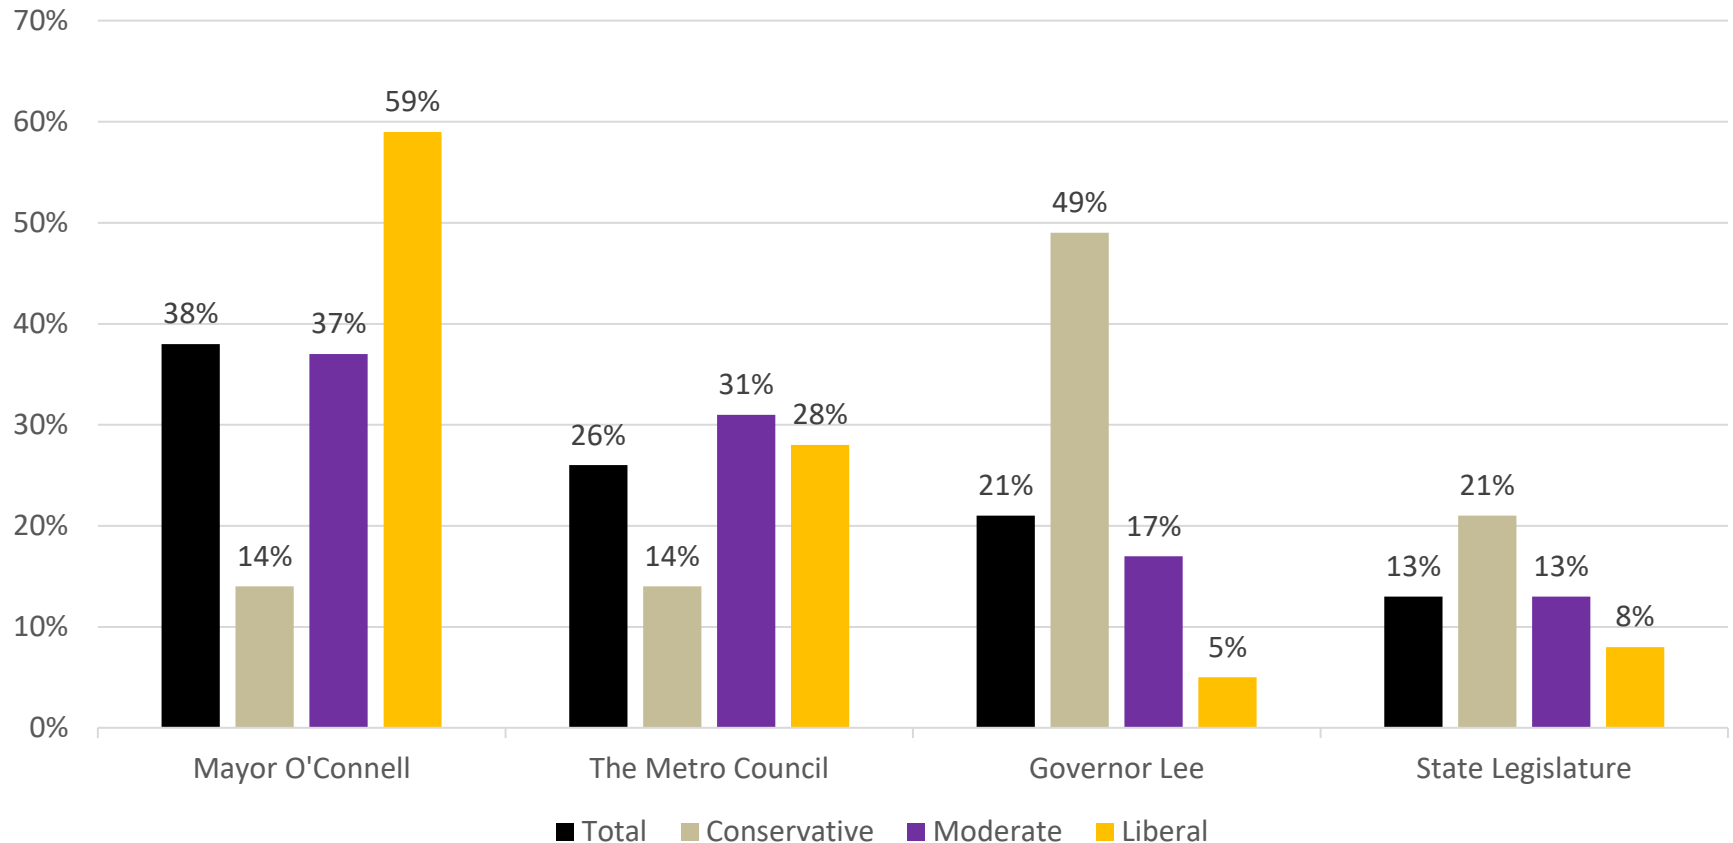

Approval of Mayor Freddie O'Connell by Party ID

Opinion on Which Elected Official(s) Best Represent Their Views by Party ID

Even if none perfectly represents your views, which of the following would you say best represents you and your interests?

Opinion on Which Elected Official(s) Best Represents Views by Ideology

Even if none perfectly represents your views, which of the following would you say best represents you and your interests?

Approval of Metro Nashville Police Department by Race