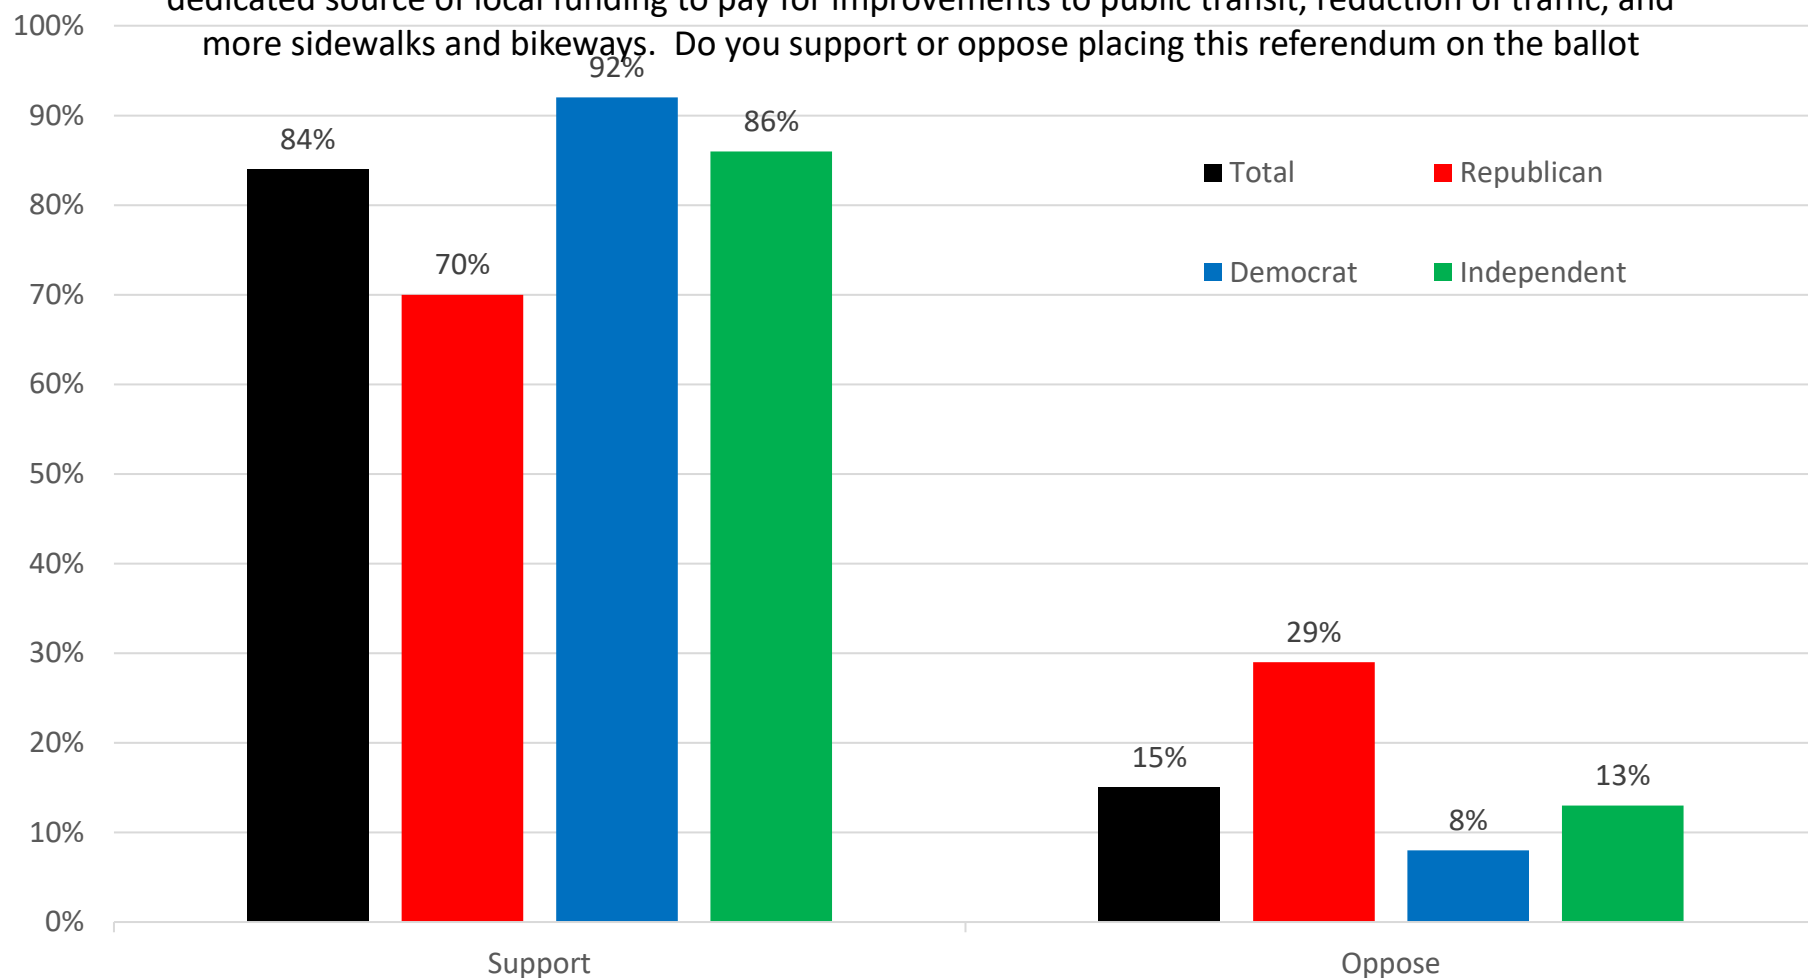

Support for Holding a Transportation Referendum by Party ID

Local Nashville Leaders are considering a citywide referendum for November 2024 that would create a dedicated source of local funding to pay for improvements to public transit, reduction of traffic, and more sidewalks and bikeways. Do you support or oppose placing this referendum on the ballot