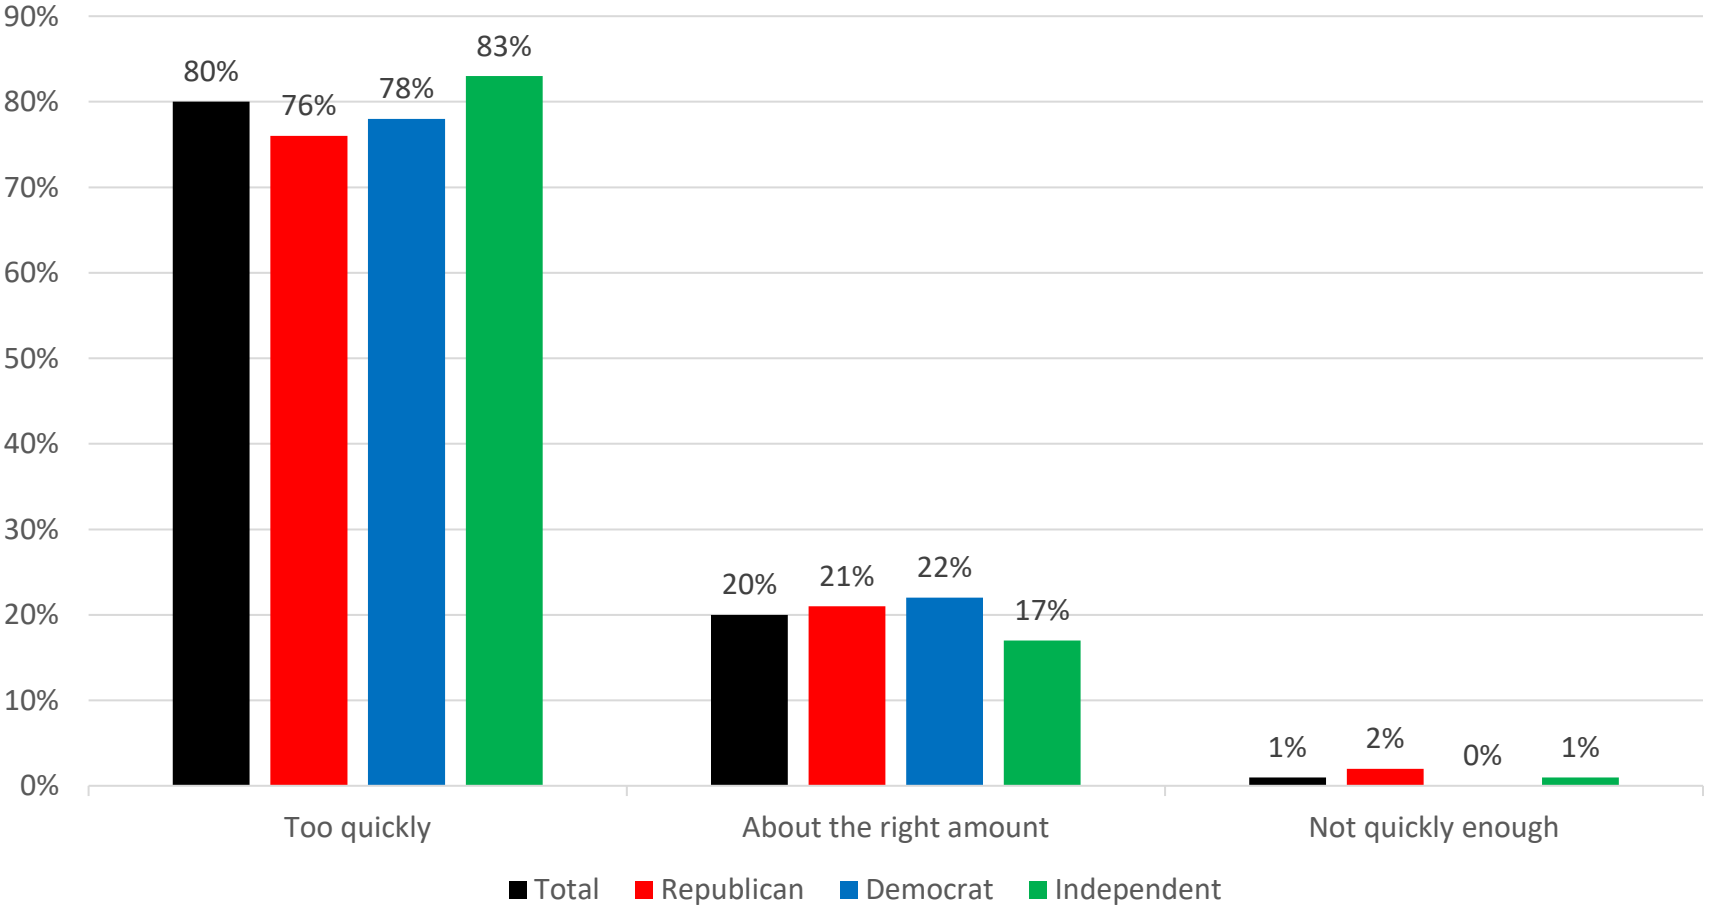

Opinions on Population Growth by Party ID

Do you think Nashville's population is growing ?