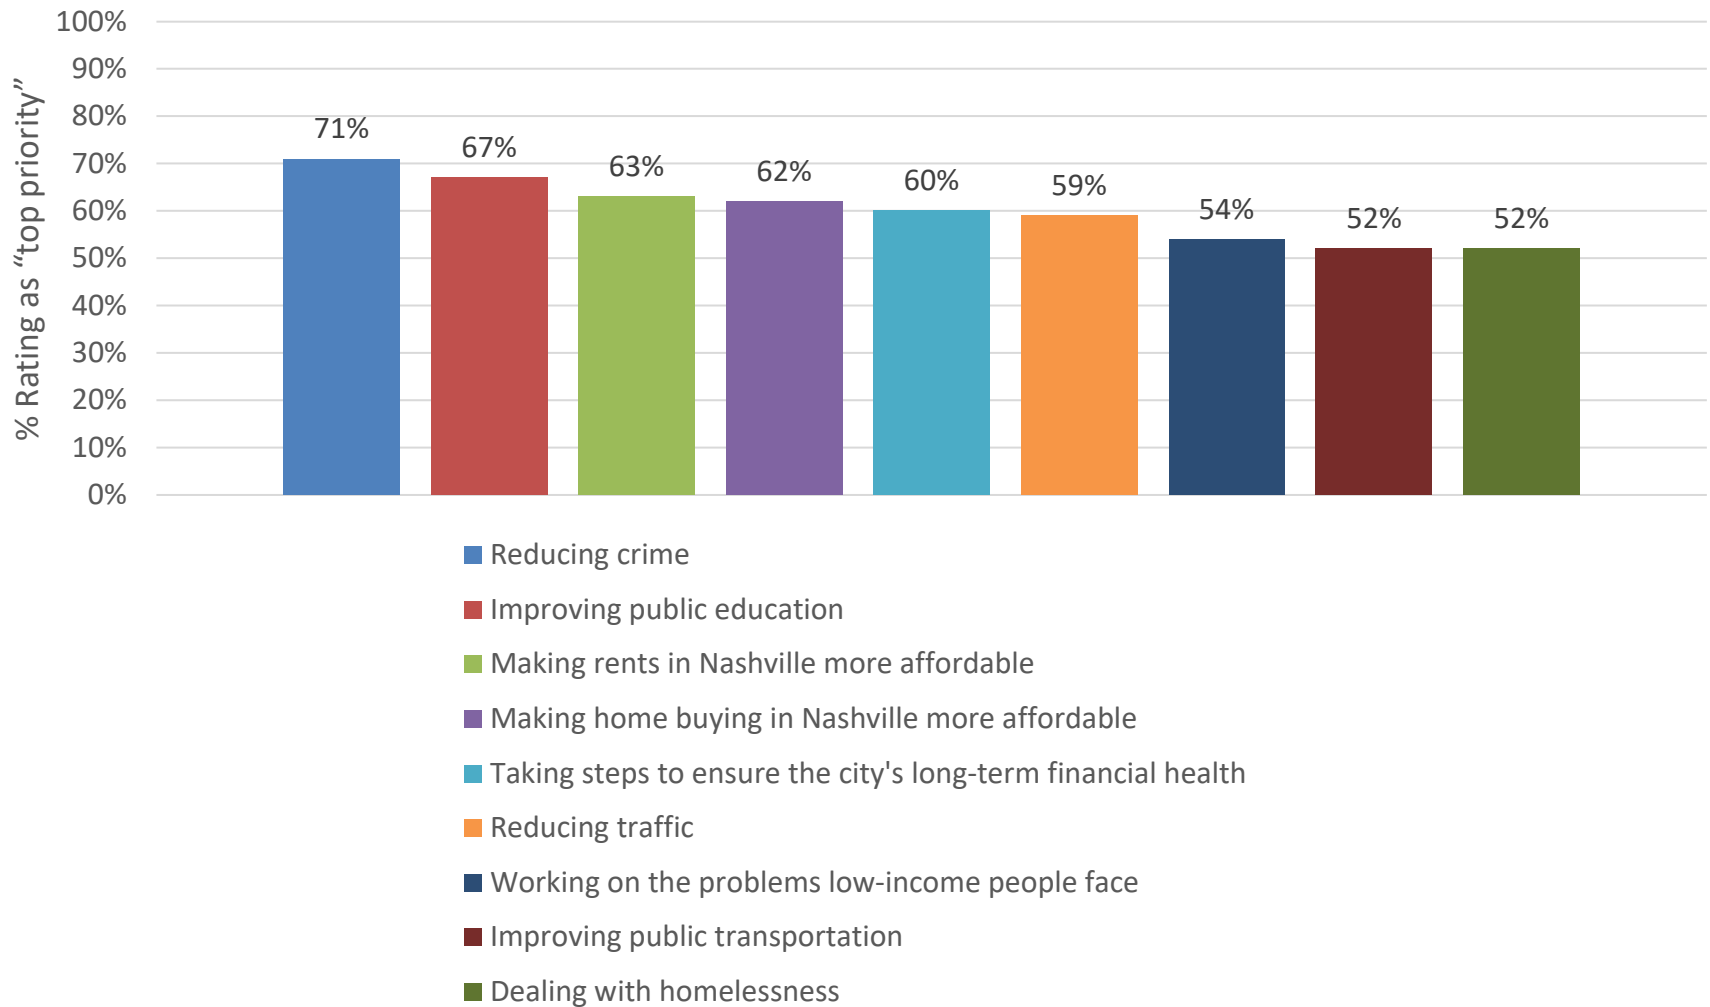

“Top Priorities” For Mayor Freddie O’Connell