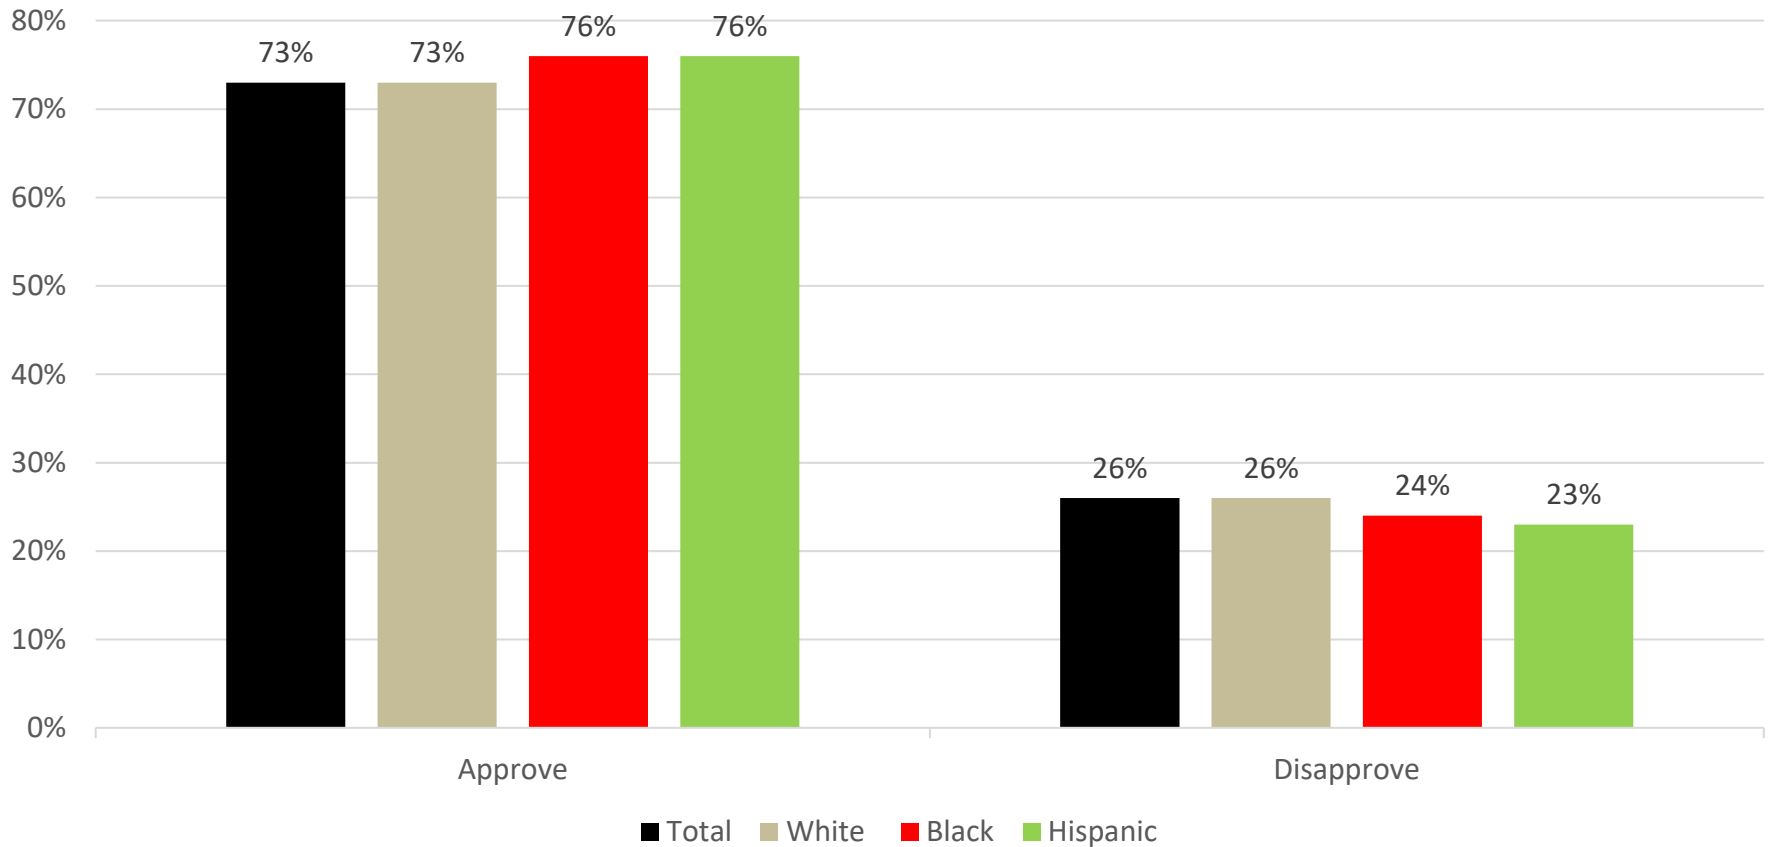

Approval of Mayor Freddie O'Connell by Party ID

Opinion on Which Elected Official(s) Best Represent Their Views by Party ID

Even if none perfectly represents your views, which of the following would you say best represents you and your interests?

Opinion on Which Elected Official(s) Best Represents Views by Ideology

Even if none perfectly represents your views, which of the following would you say best represents you and your interests?

Approval of Metro Nashville Police Department by Race