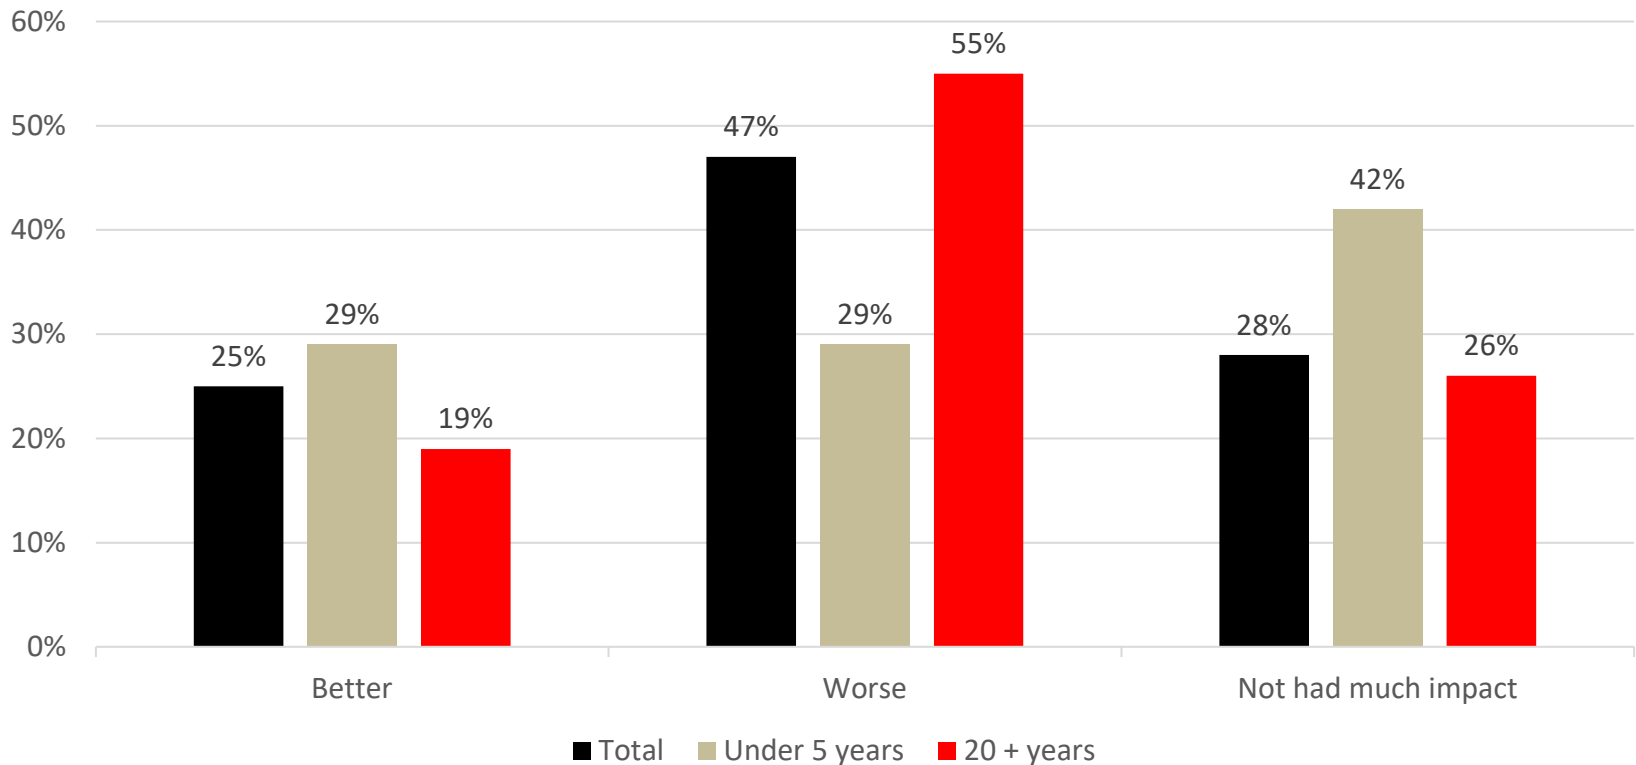

Reports on Impact of Growth On Day-to-Day Life by Number of Years in Nashville

In general, do you think the growth and changes in Nashville over the past few years have made your day-to-day life?