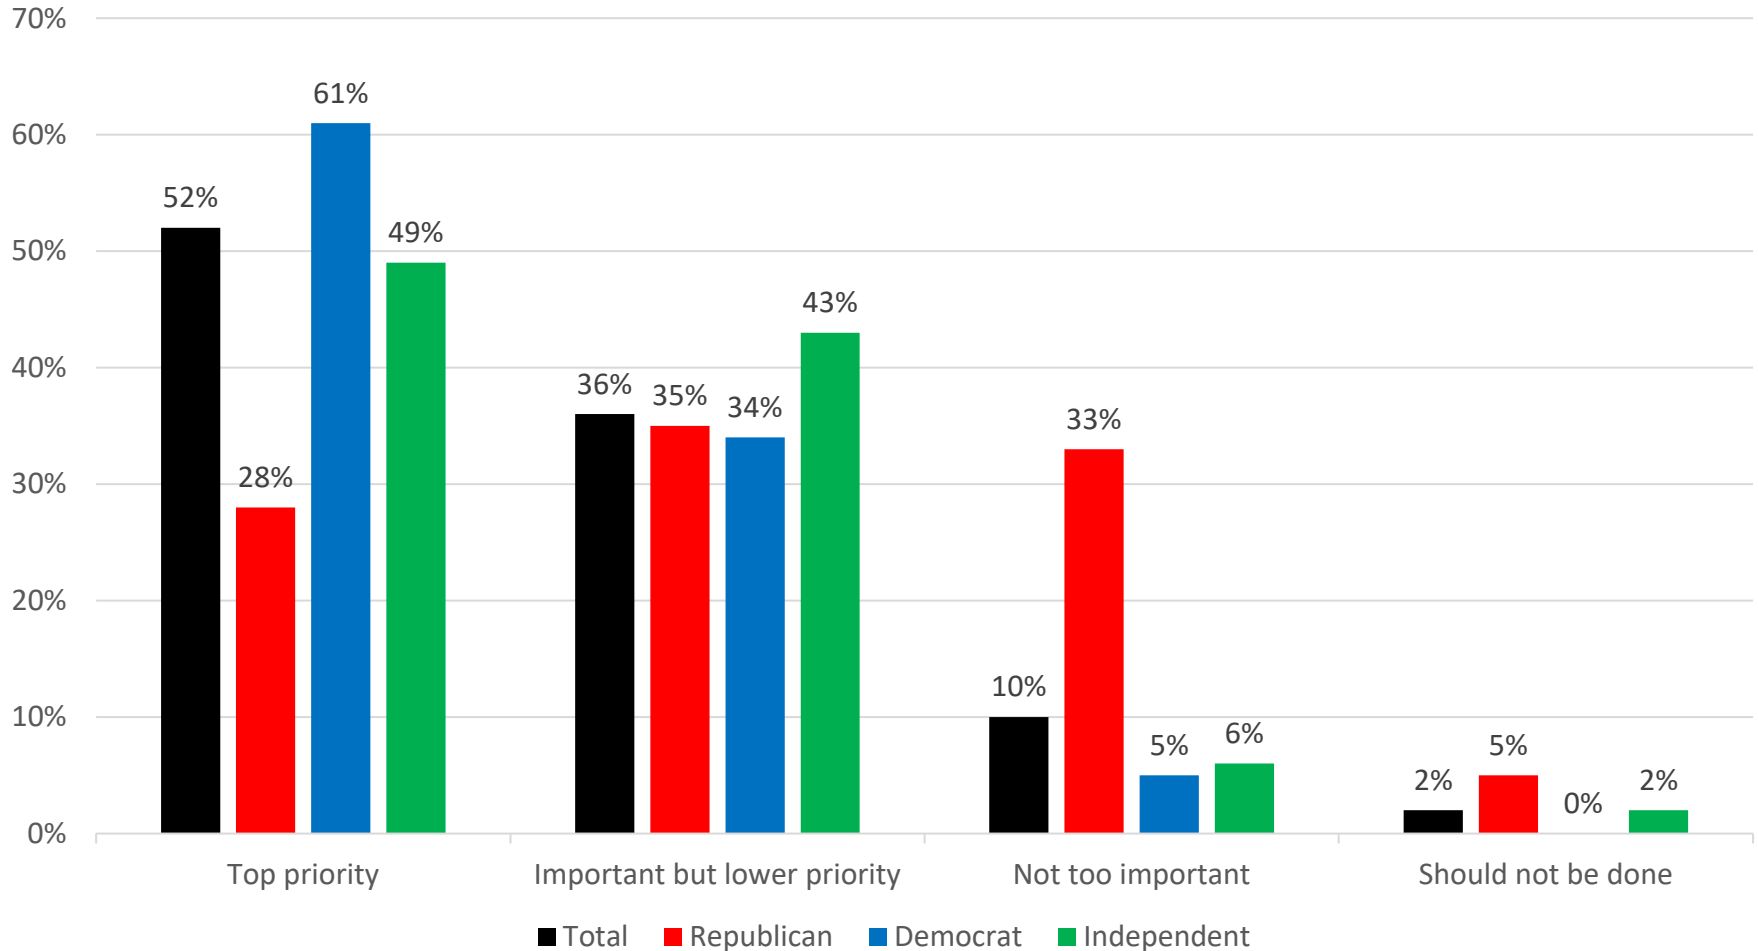

Importance of Prioritizing “Improving Public Transportation” by Party ID