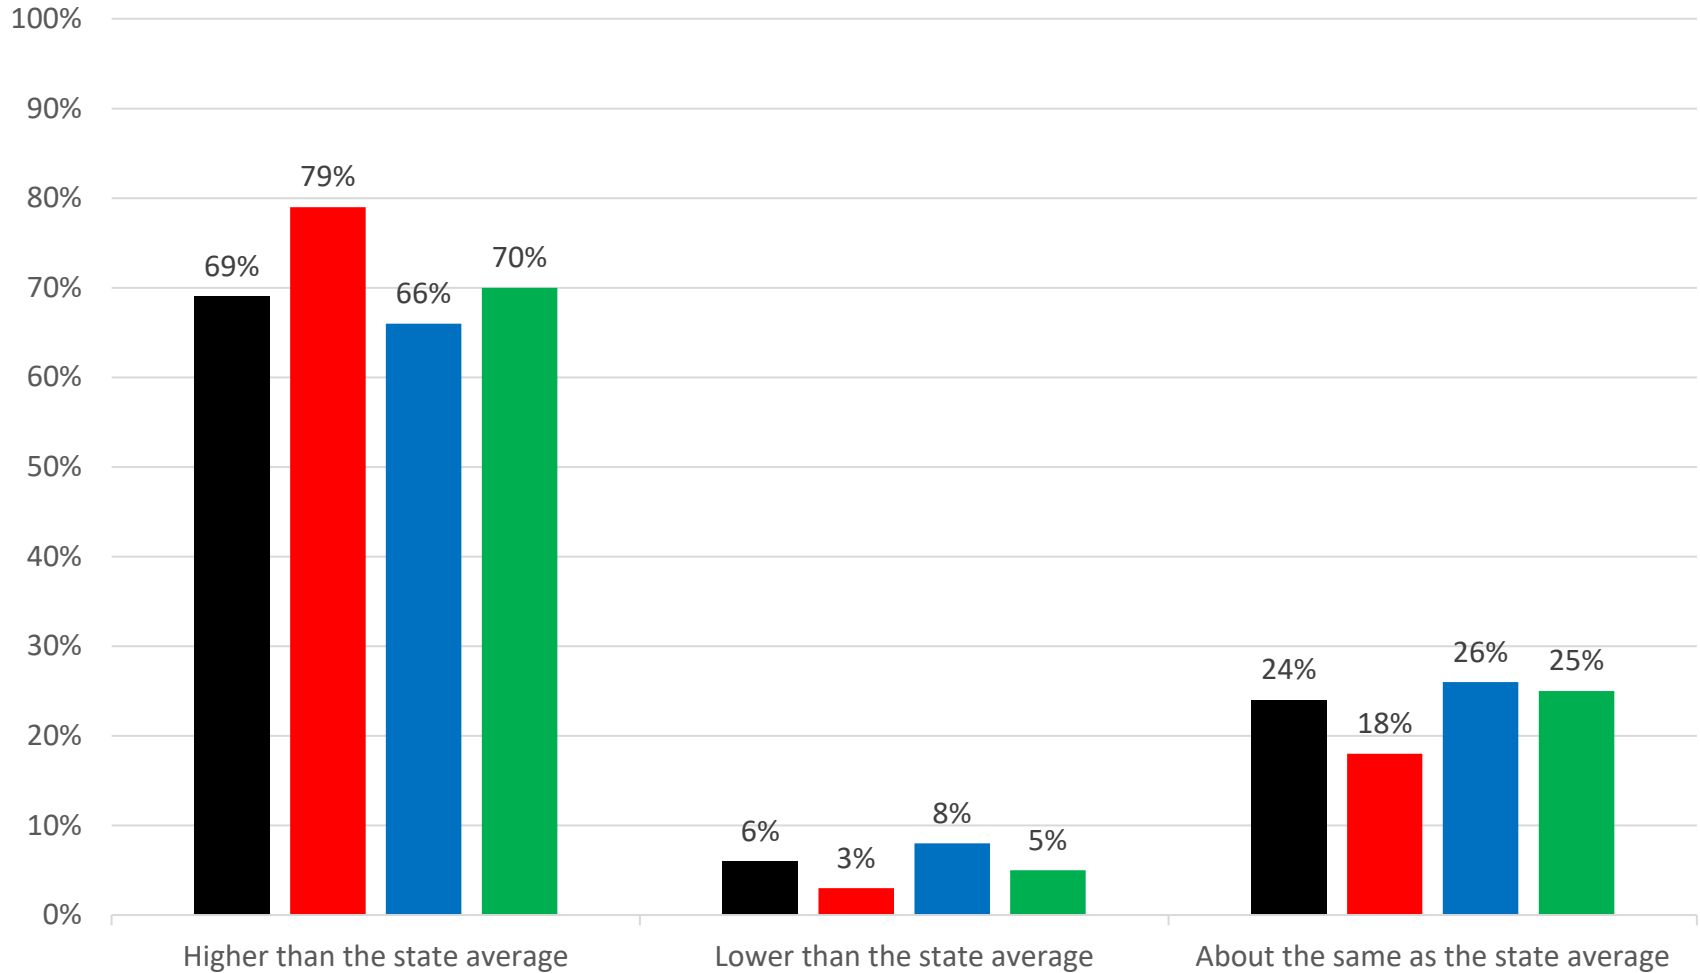

Thoughts on Nashville Property Taxes Compared to Rates Across the State by Party ID

Thinking about property taxes in Nashville, do you think they are?