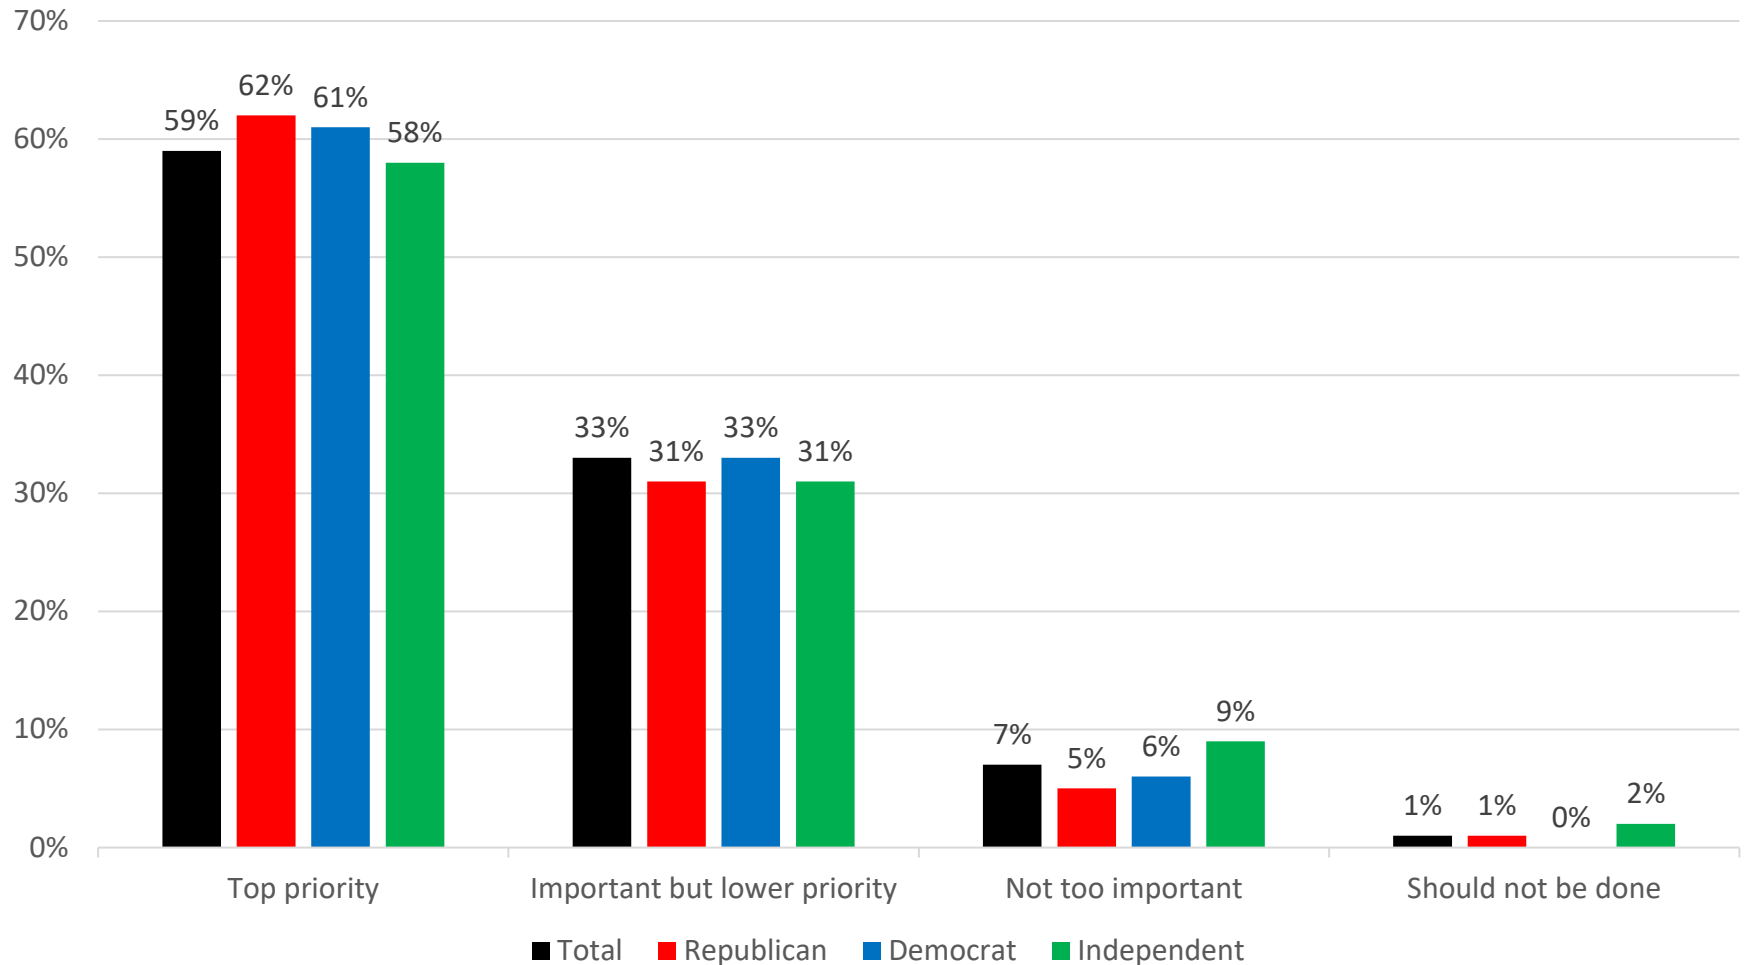

Importance of Prioritizing “Reducing Traffic” by Party ID