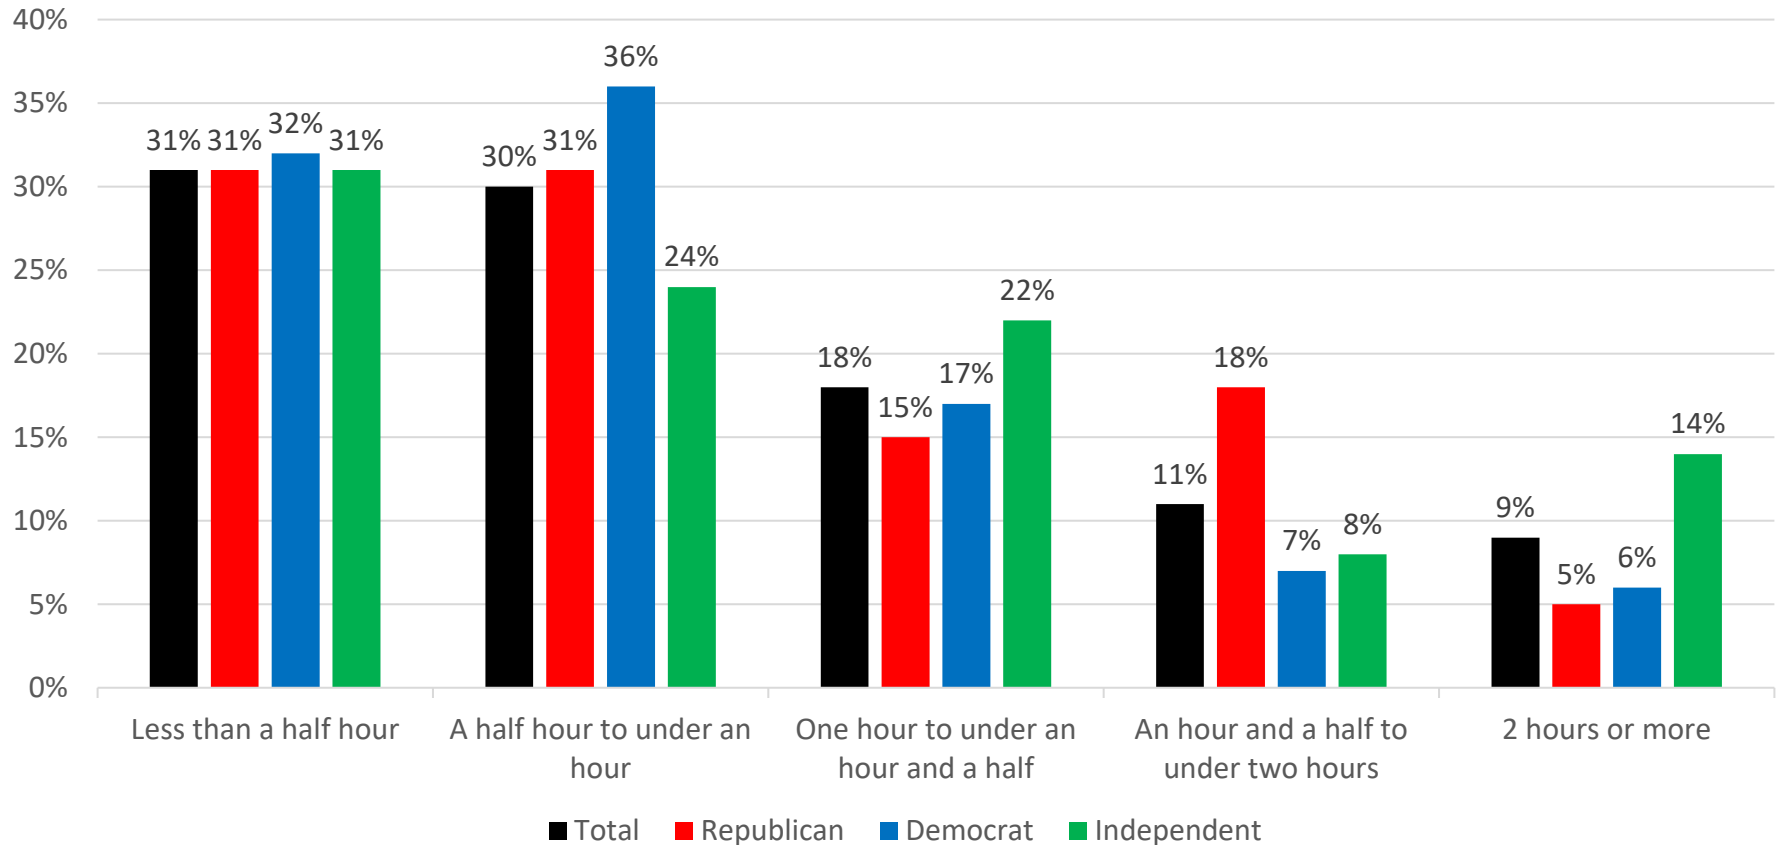

Time Spent in Weekday Traffic Each Day by Party ID

On a typical weekday, how much total time do you spend in traffic ?