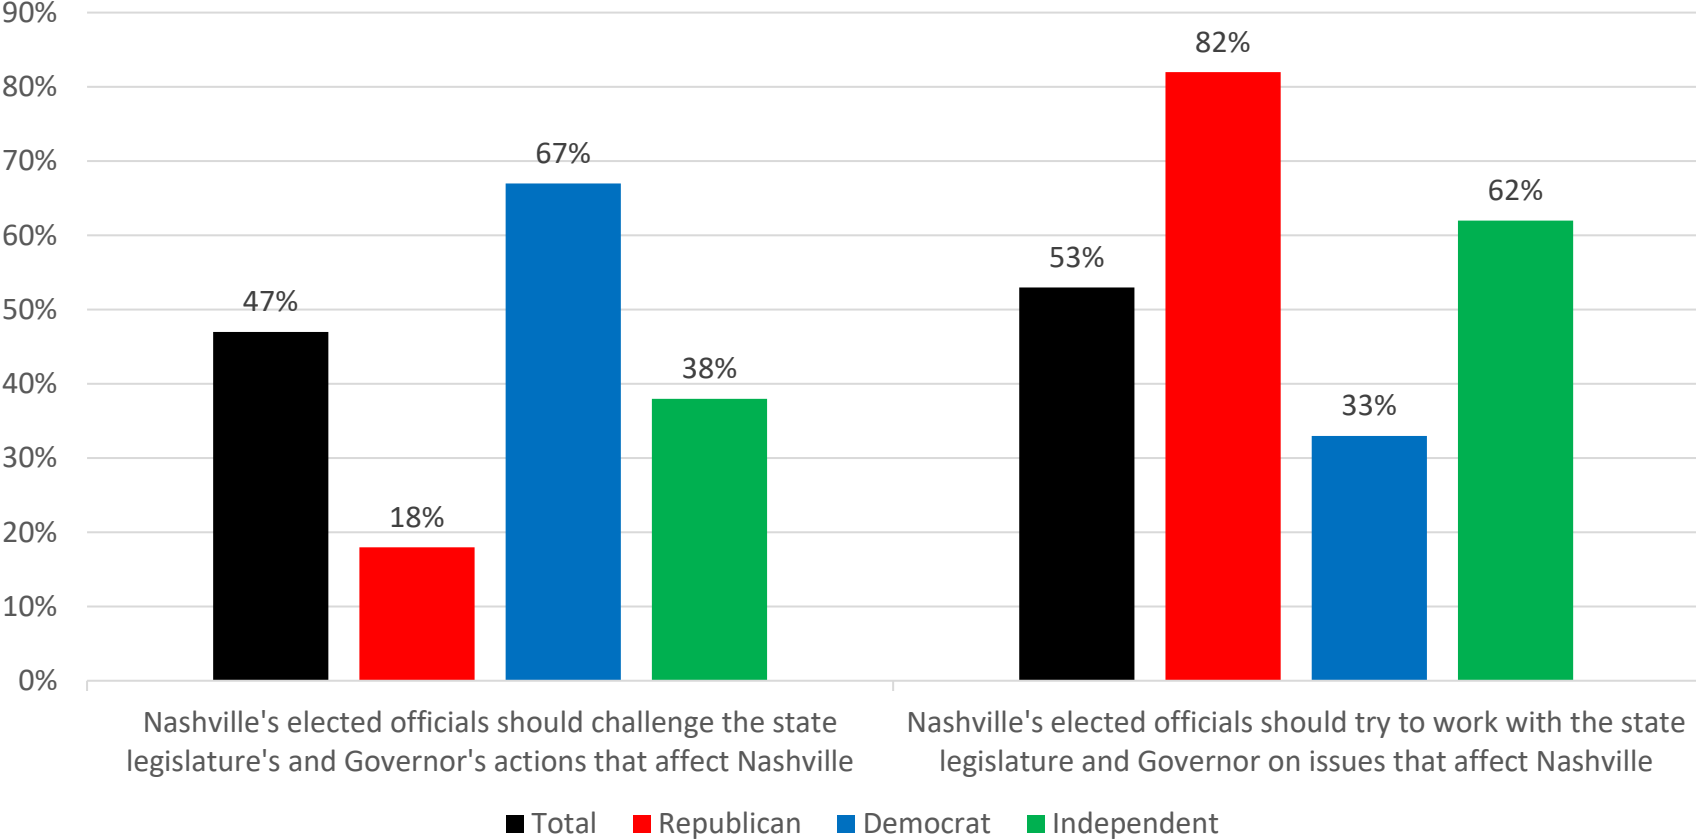

Opinion on Which Elected Official(s) Best Represents Views by Ideology

Even if none perfectly represents your views, which of the following would you say best represents you and your interests?

Approval of Metro Nashville Police Department by Race

Views on how Nashville's Elected Officials Should Interact with State Legislature by Party ID

Given the recent disagreements between Nashville's elected officials and the state legislature, which statement comes closer to your view?