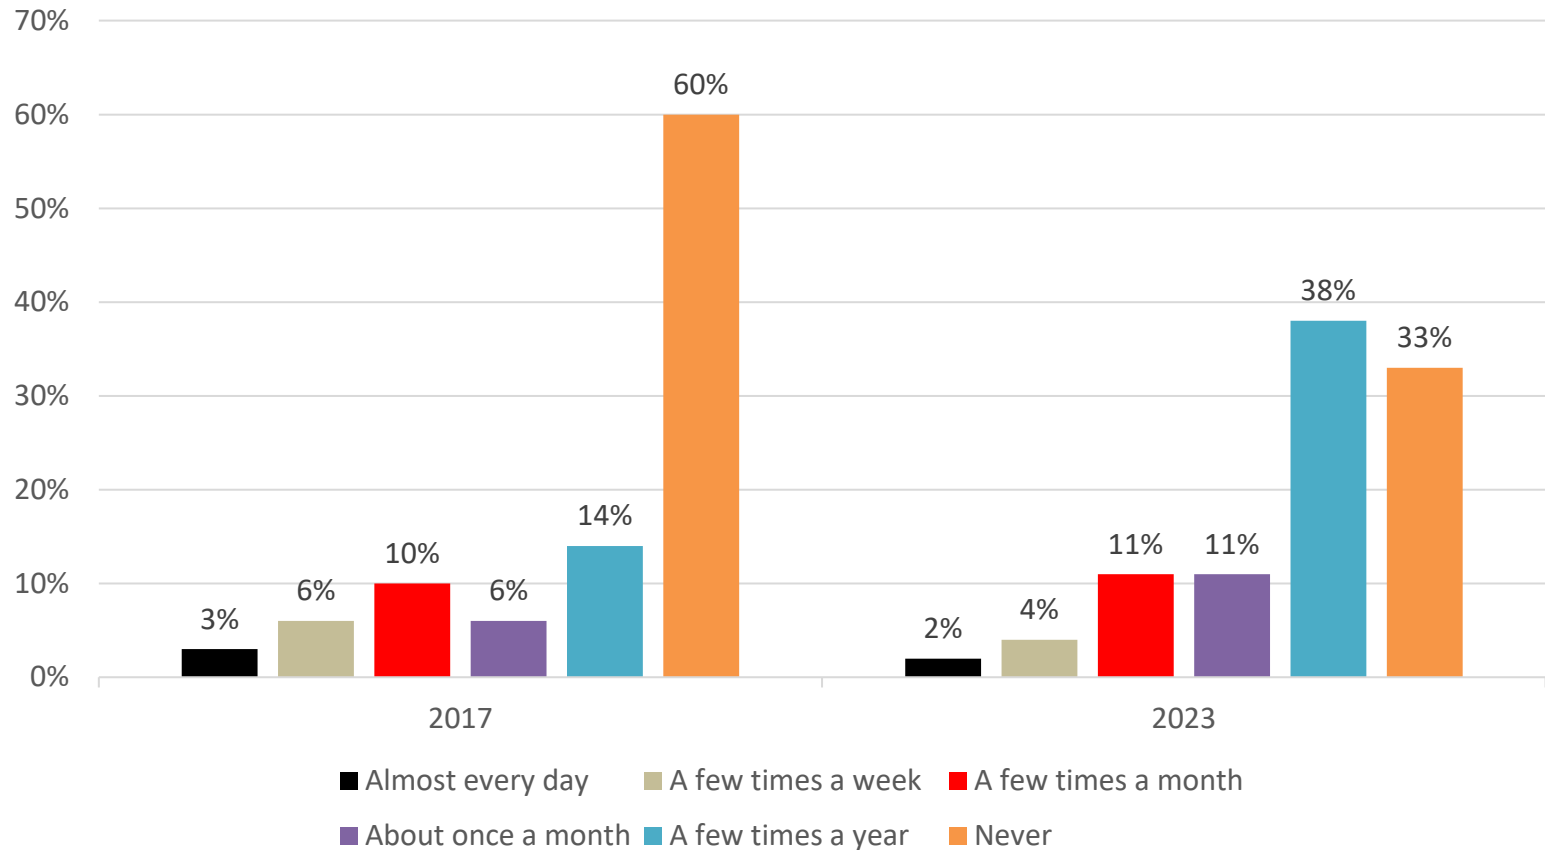

Reporting on Use of Ride-Share Services

2017-2023

How often, if ever, do you use private ride-share services like Uber or Lyft in Nashville?