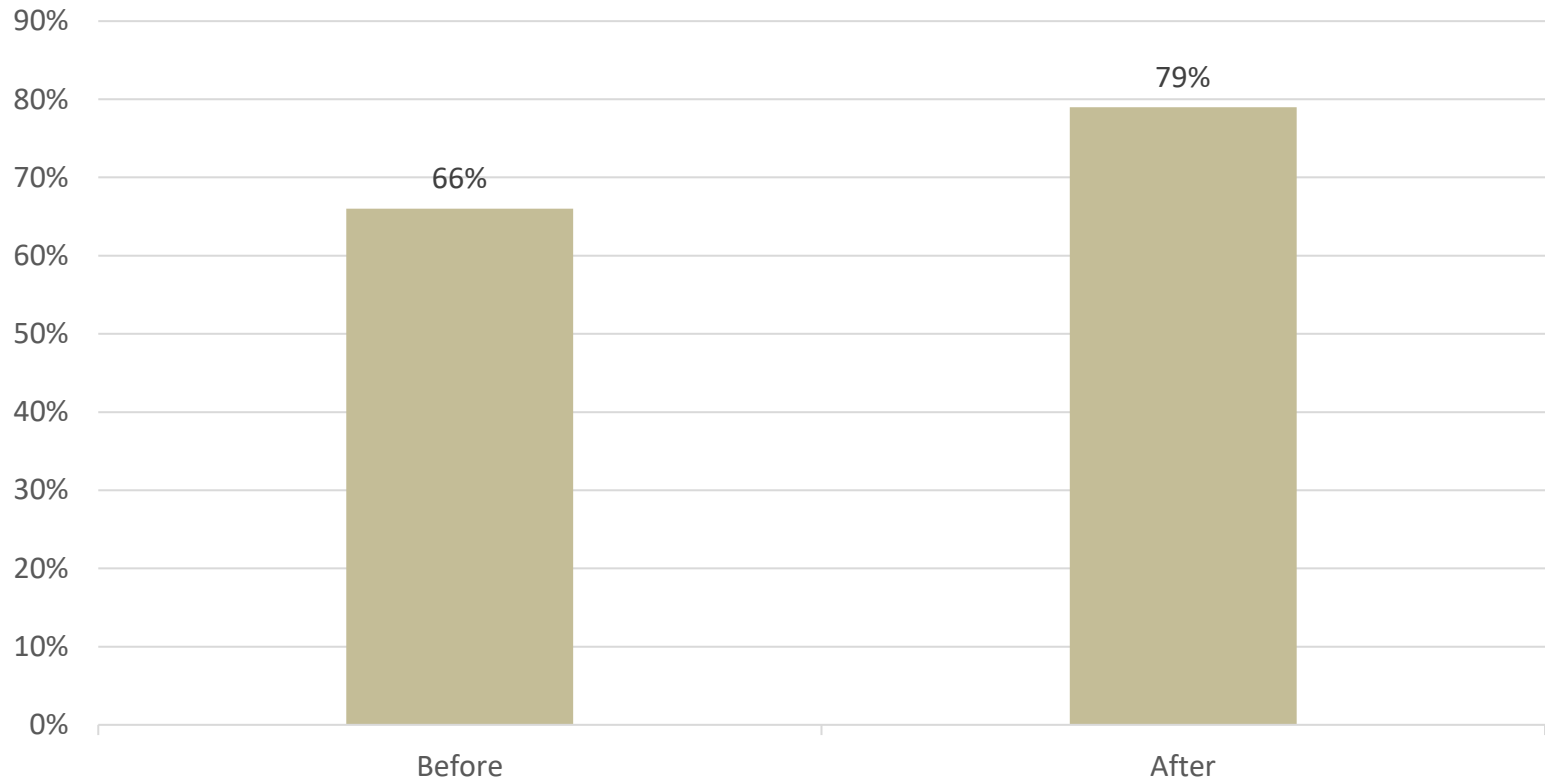

Approval of Metro Nashville Police Before and After Covenant Tragedy