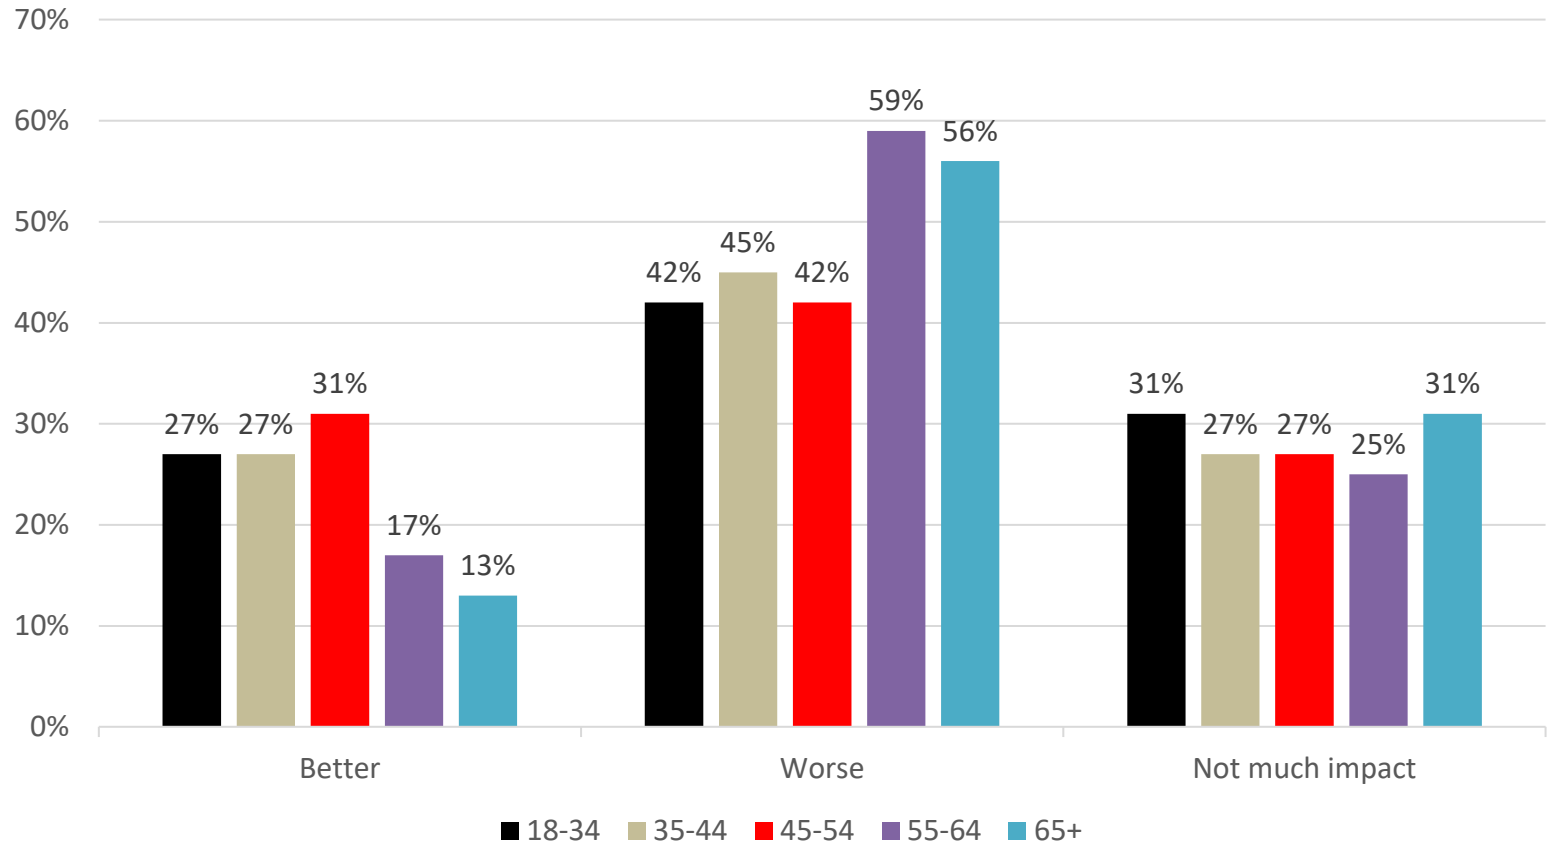

Observations on How Nashville's Growth Affects Day-To-Day Life by Age

In general, do you think the growth and changes in Nashville over the past few years have made your day-to-day life better, worse, or have the growth and changes in Nashville not had much impact on your day-to-day life?