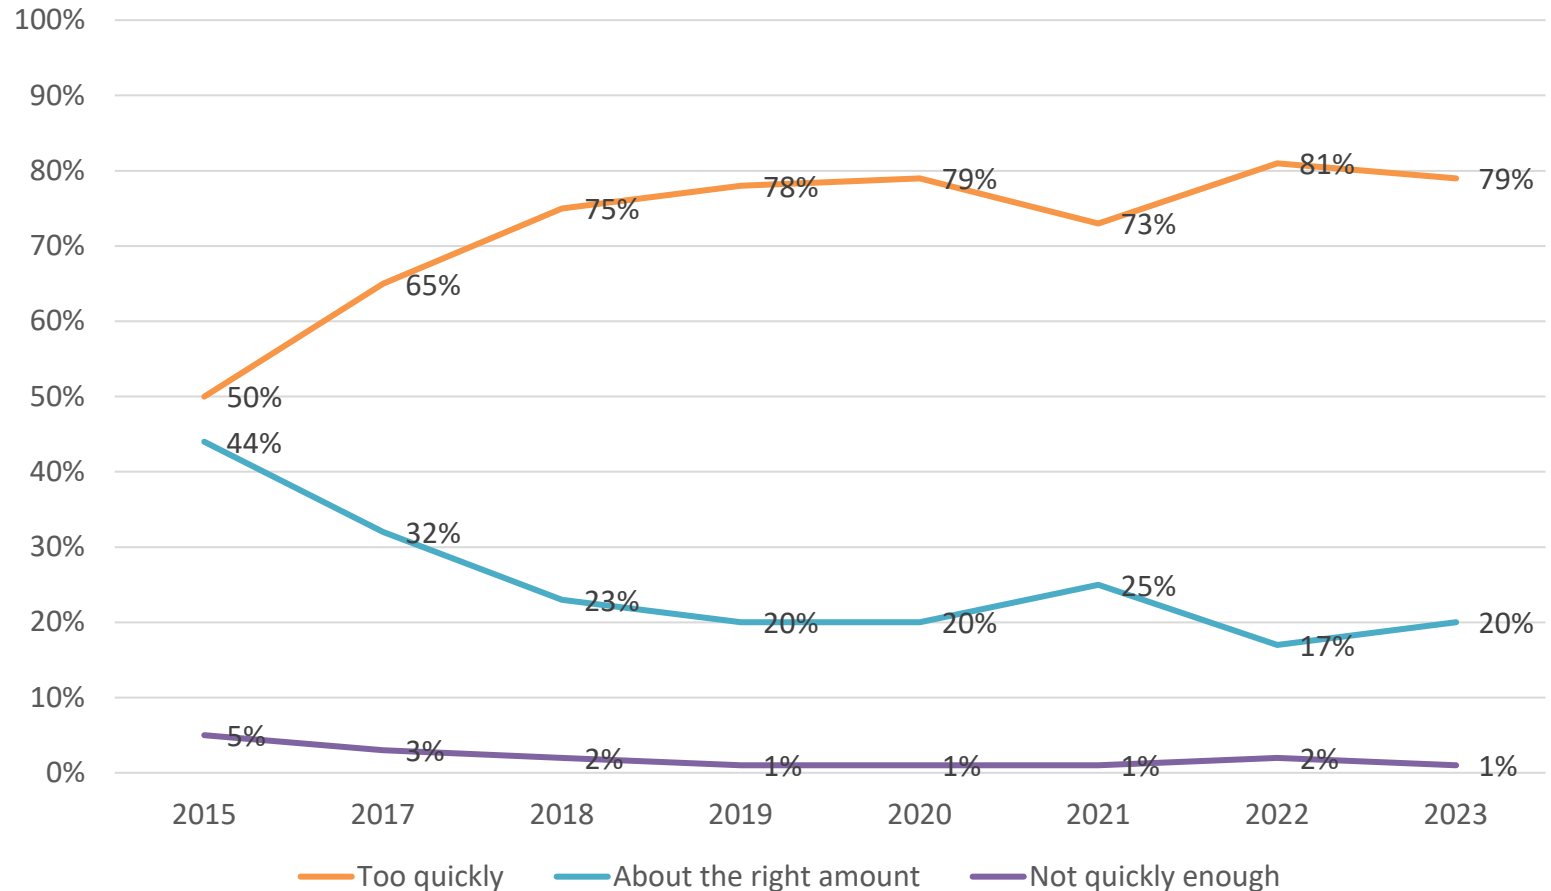

Opinion on Nashville's Population Growth Over Time