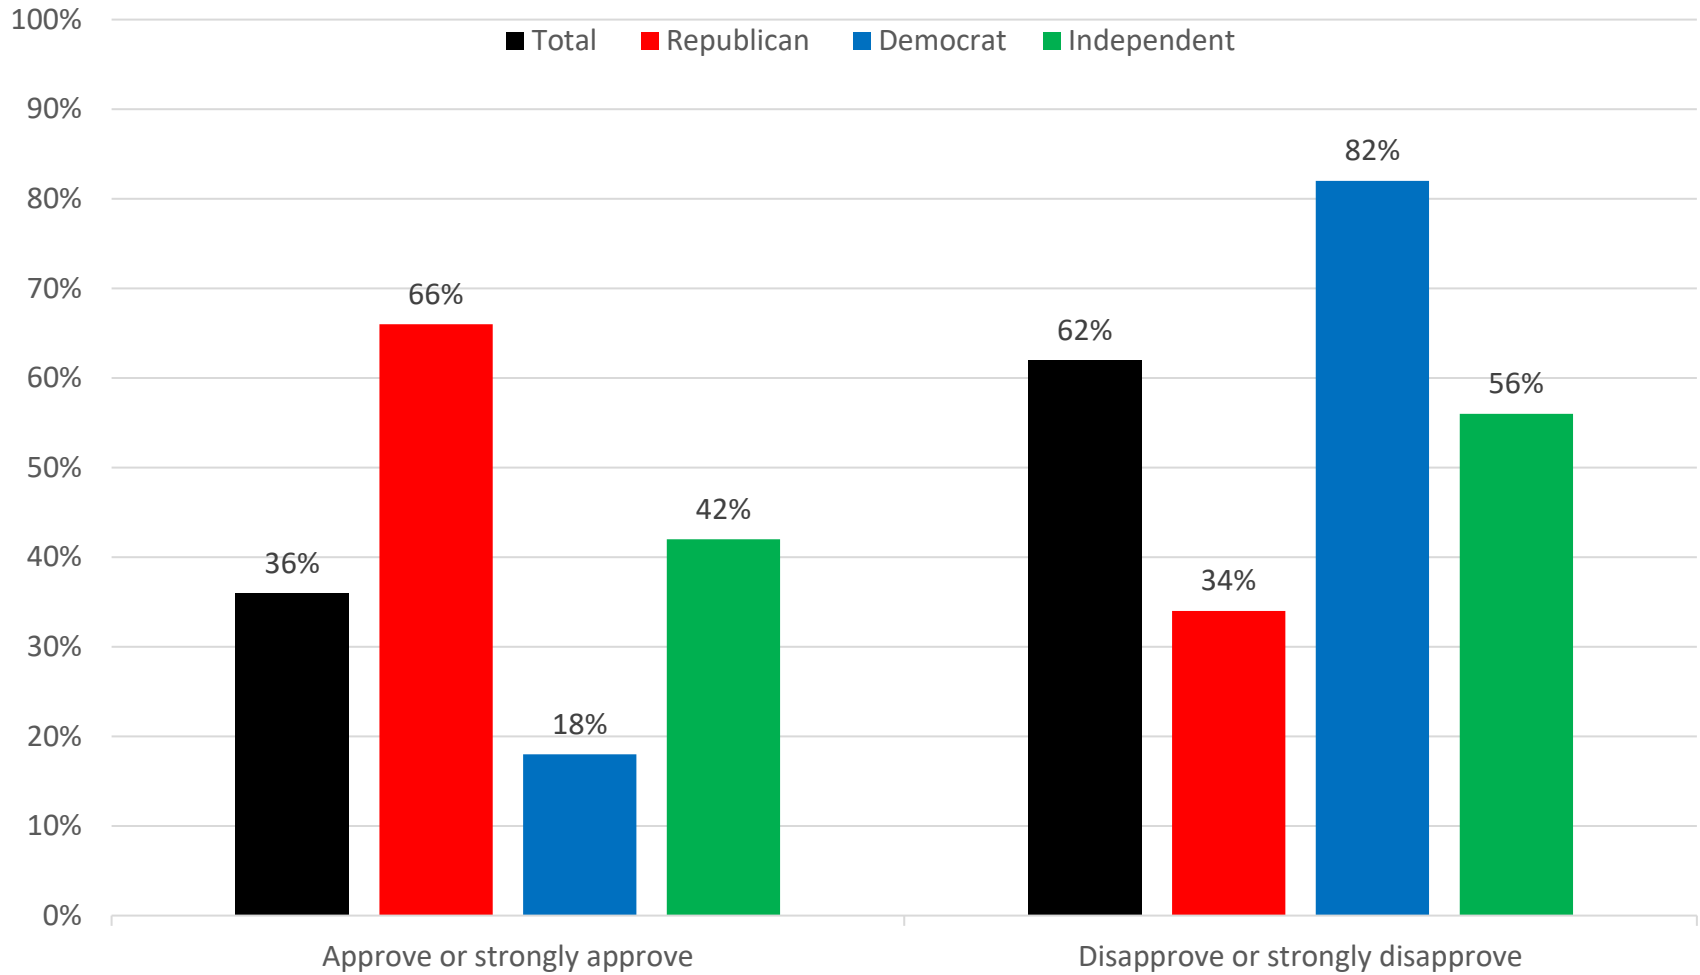

Opinions on State Legislature's proposal to Reduce the Size of Metro City Council by Party ID

How much do you approve or disapprove of the state legislature's proposal to decrease the size of Metro City Council from 40 elected members to 20 elected members?