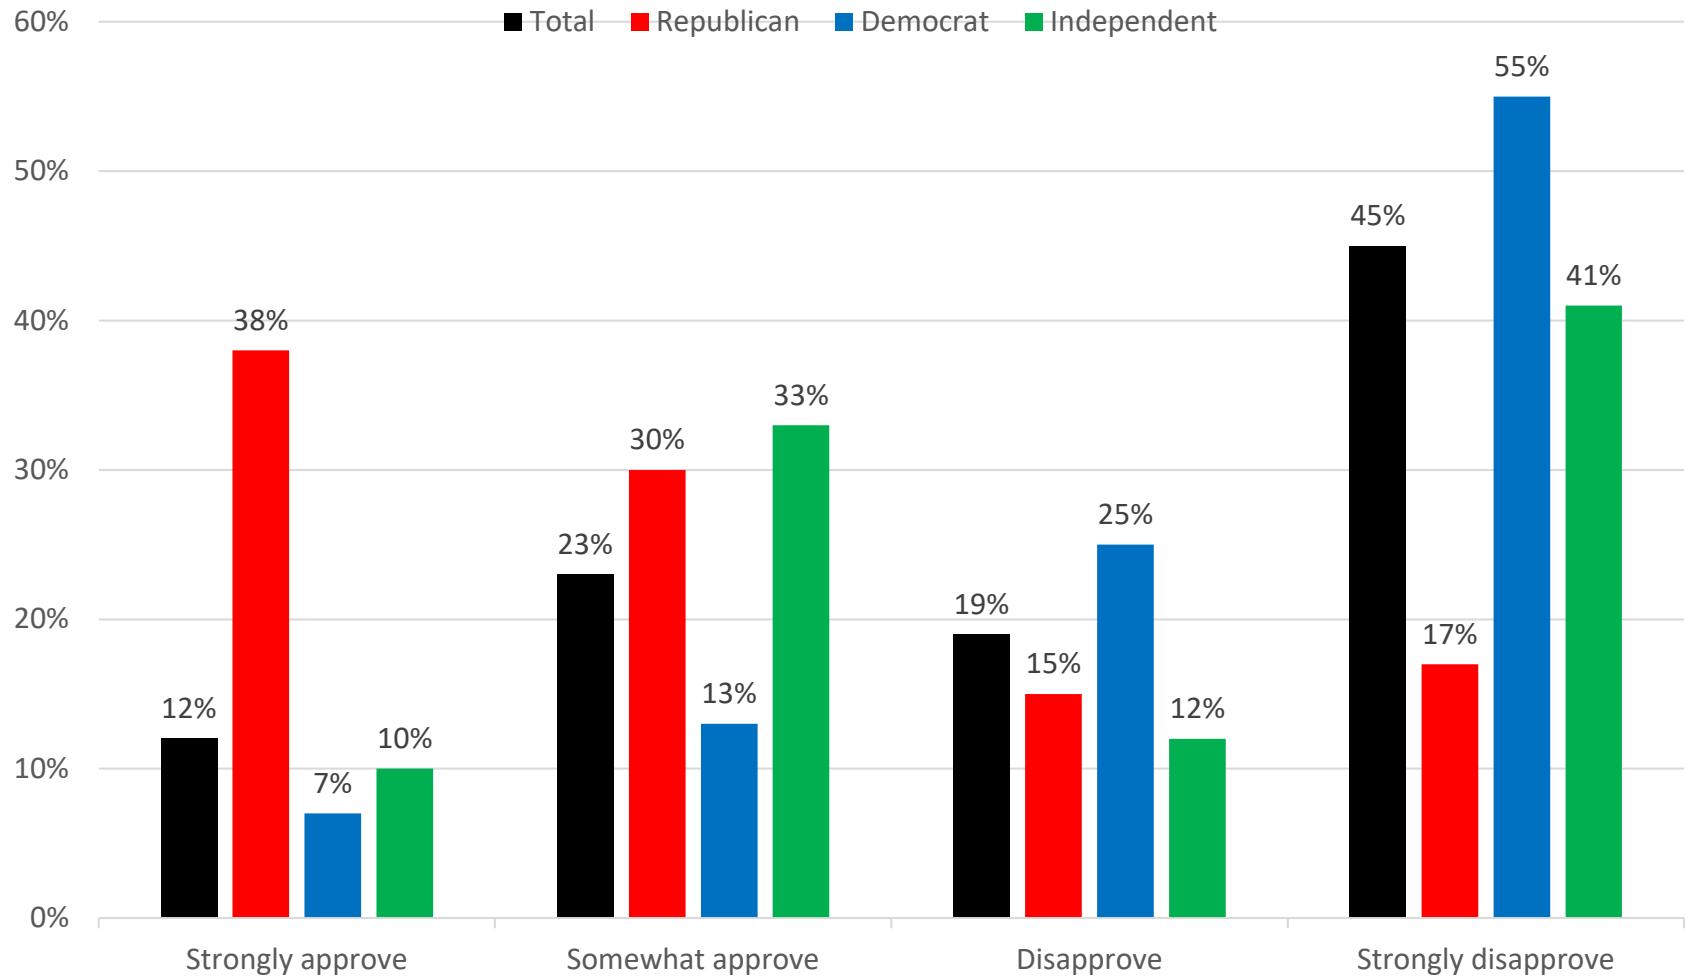

Opinions on State Legislature's Handling of Laws Concerning the LGBTQ community by Party ID

How much do you (approve) or (disapprove) of the way the state legislature handles laws that affect the LGBTQ community in Tennessee ?