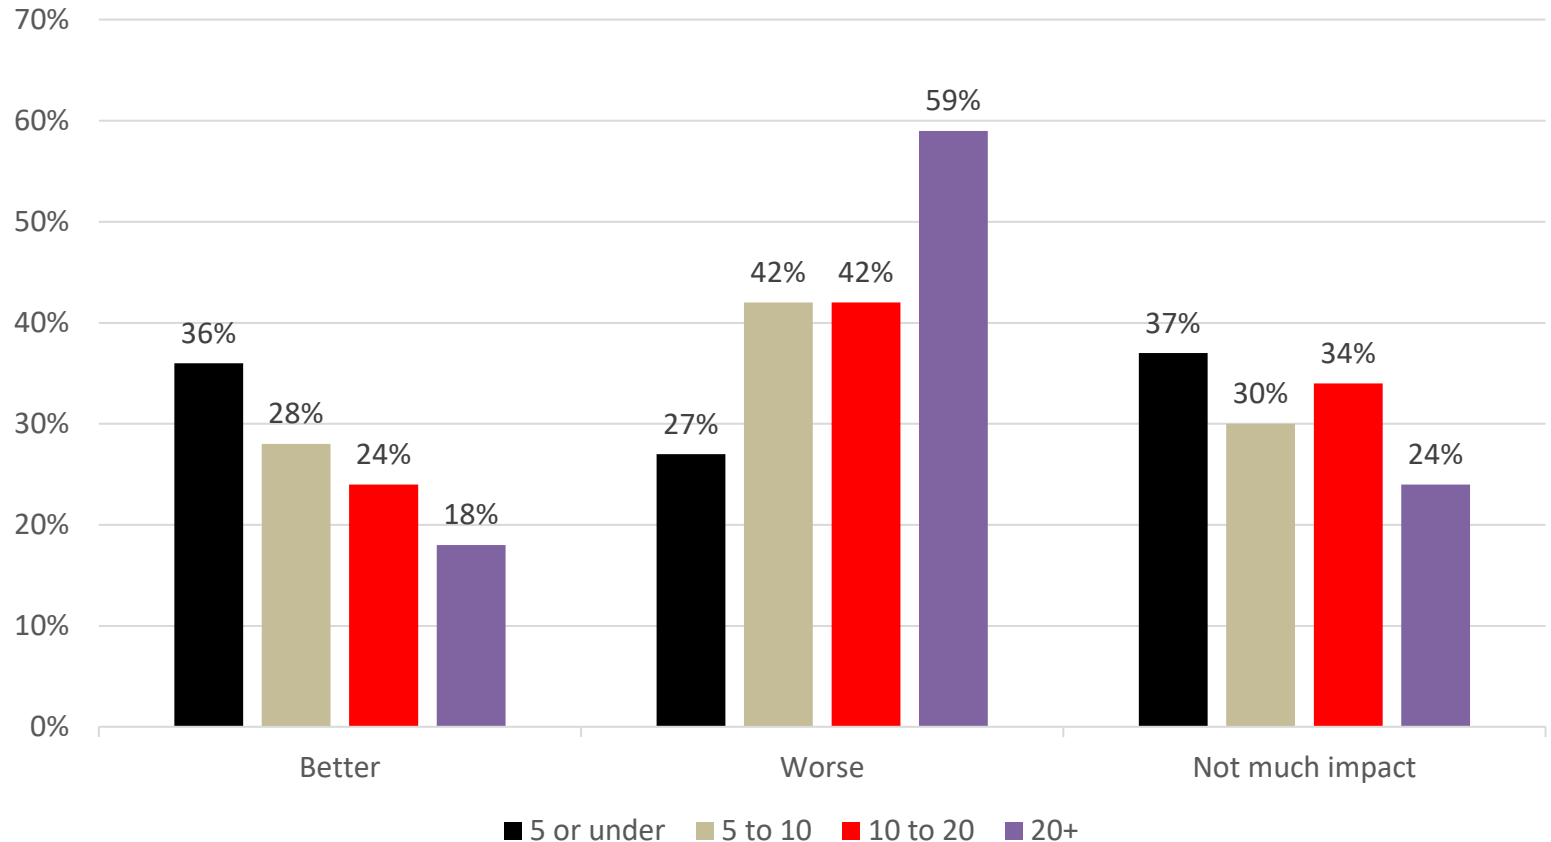

Observations on How Nashville's Growth Affects Day-To-Day Life by Length of Residence in Nashville

In general, do you think the growth and changes in Nashville over the past few years have made your day-to-day life better, worse, or have the growth and changes in Nashville not had much impact on your day-to-day life?