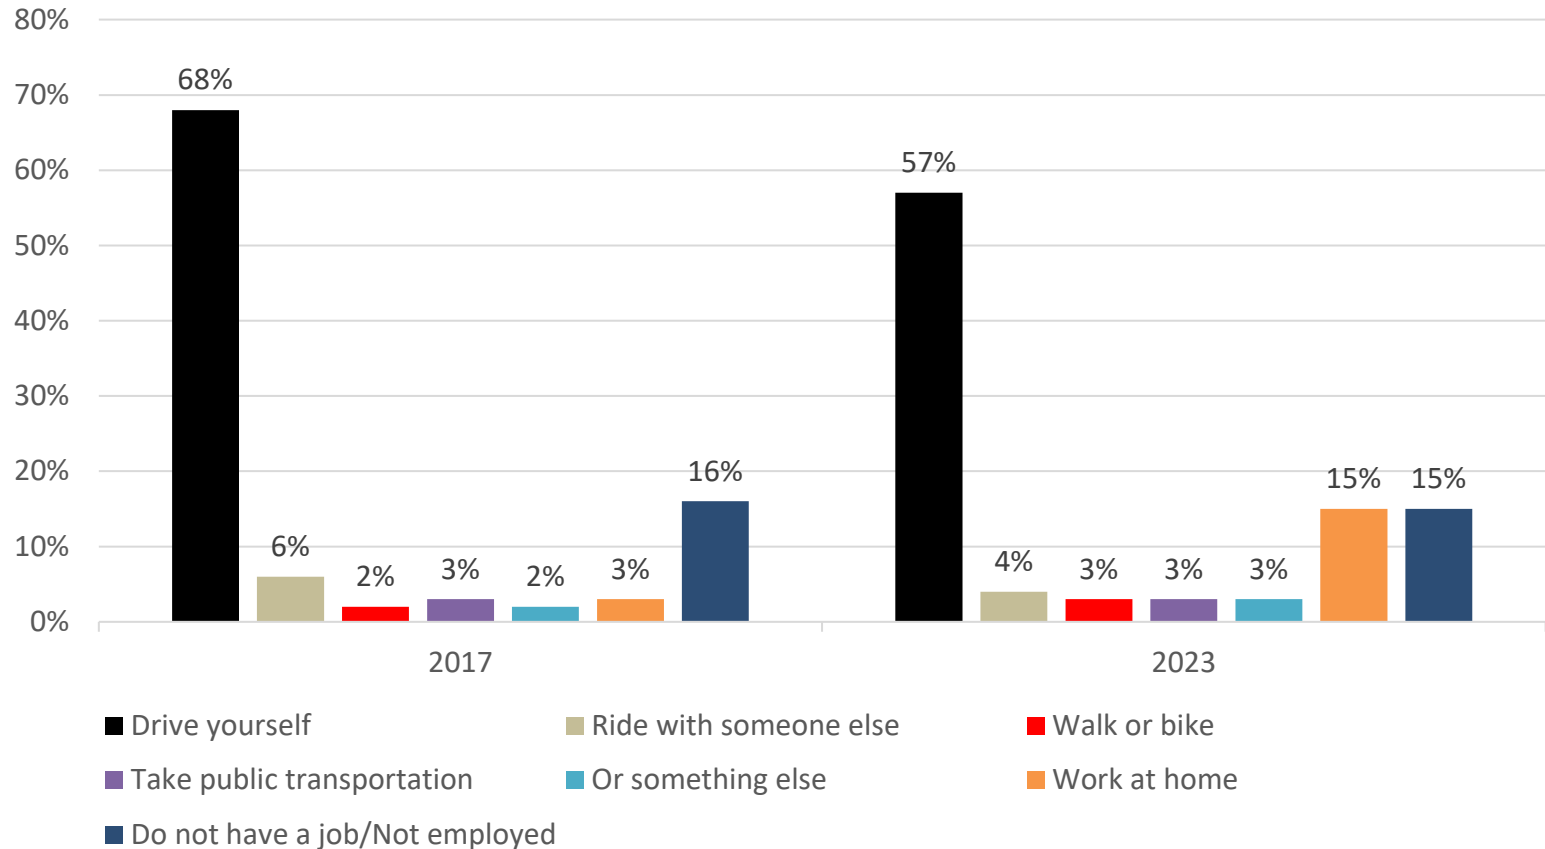

Reporting on Daily Commute Forms of Transit 2017-2023

On a typical day, how do you usually commute to work?