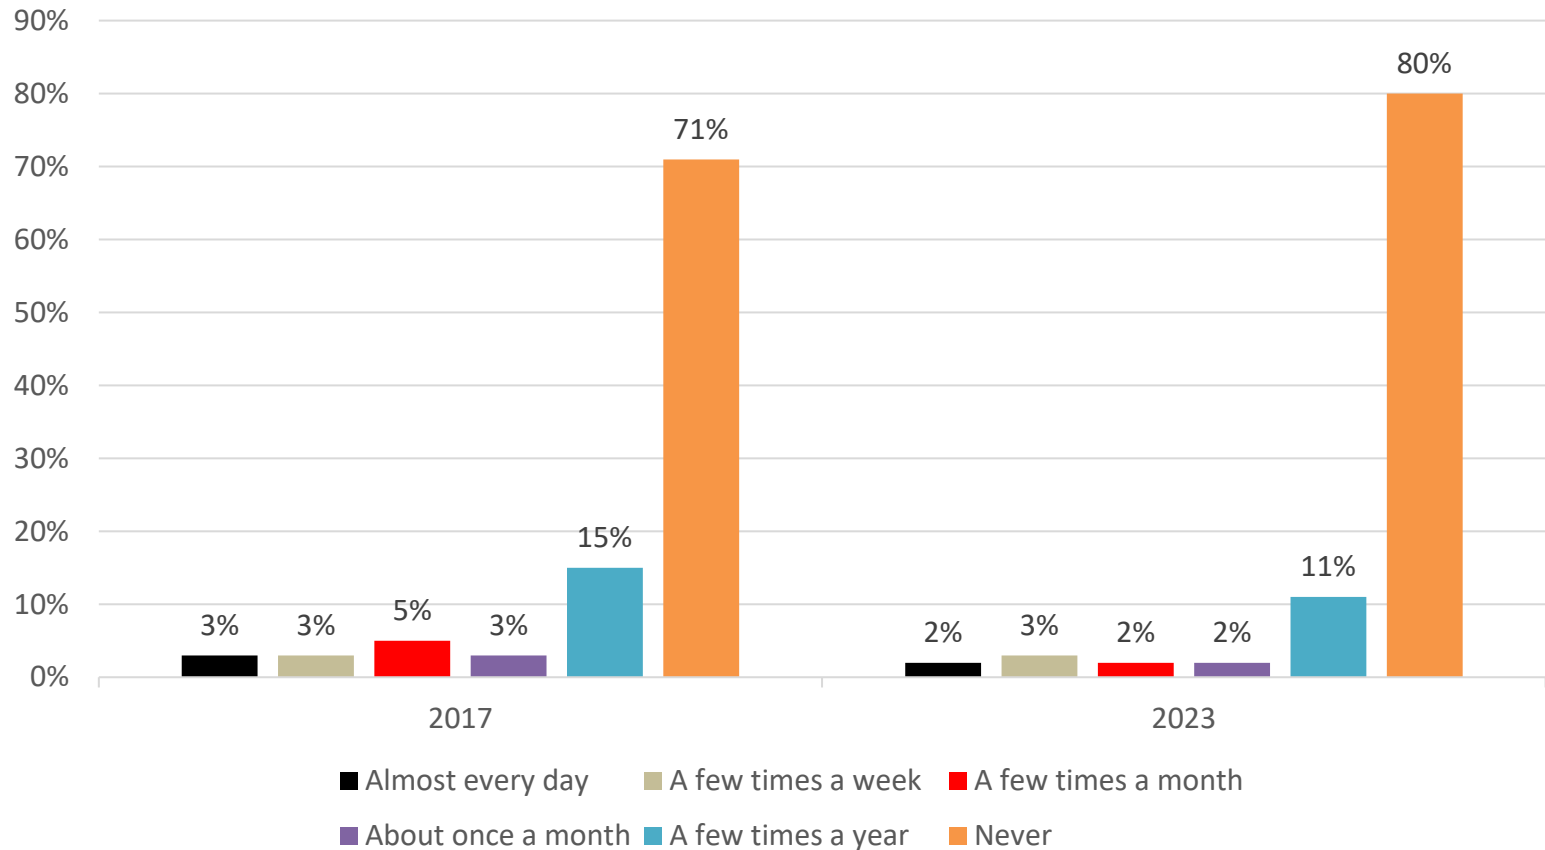

Reporting on Use of Public Transportation 2017-2023

How often, if ever, do you use public transportation in Nashville?