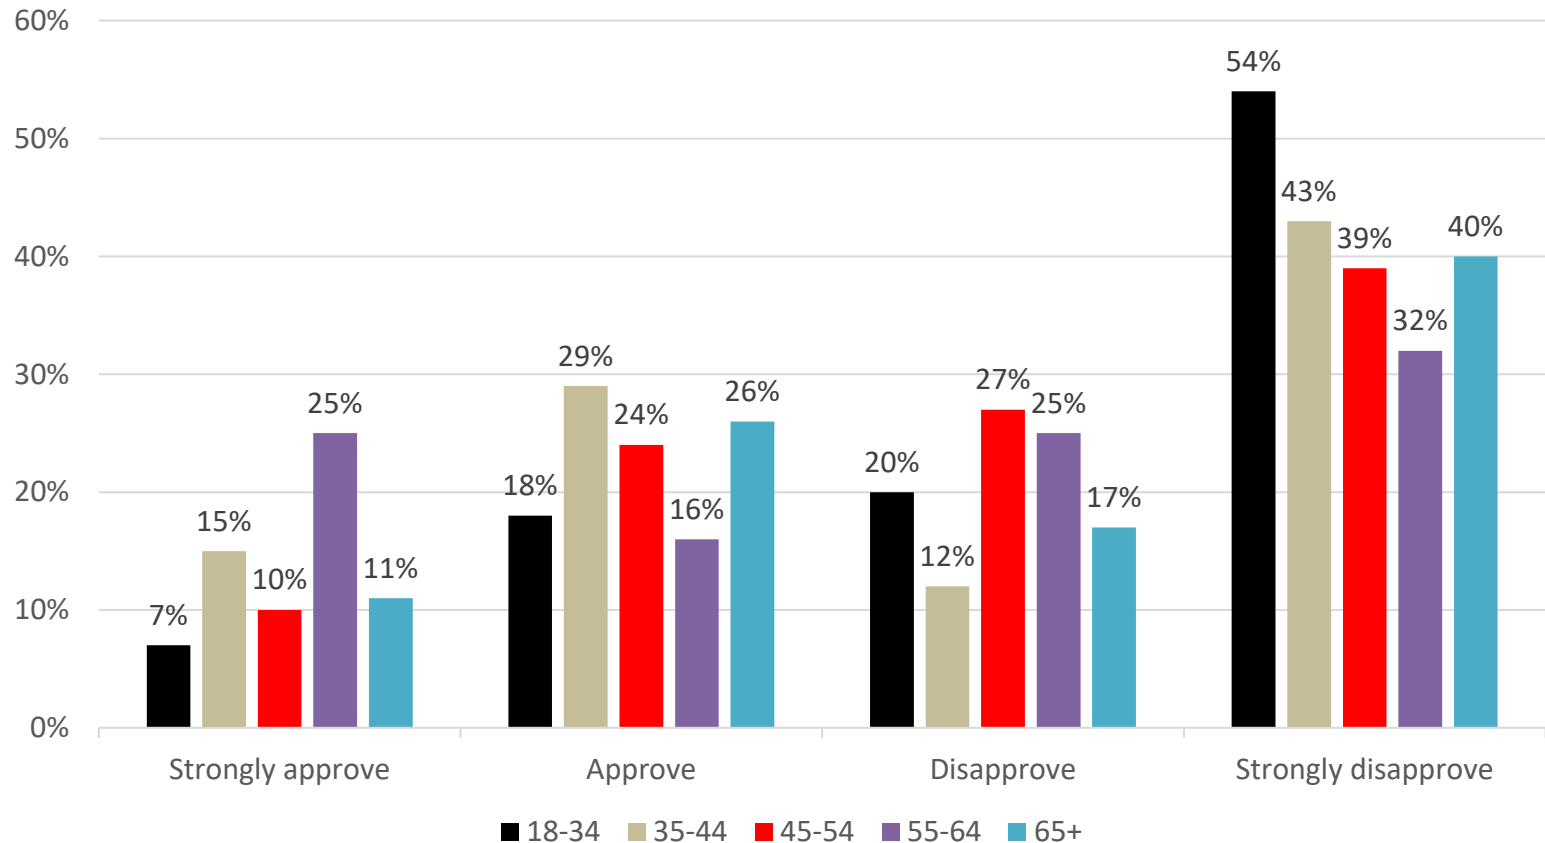

Opinion on State Legislature's Handling of Laws Concerning the LGBTQ community by Age

How much do you (approve) or (disapprove) of the way the state legislature handles laws that affect the LGBTQ community in Tennessee ?