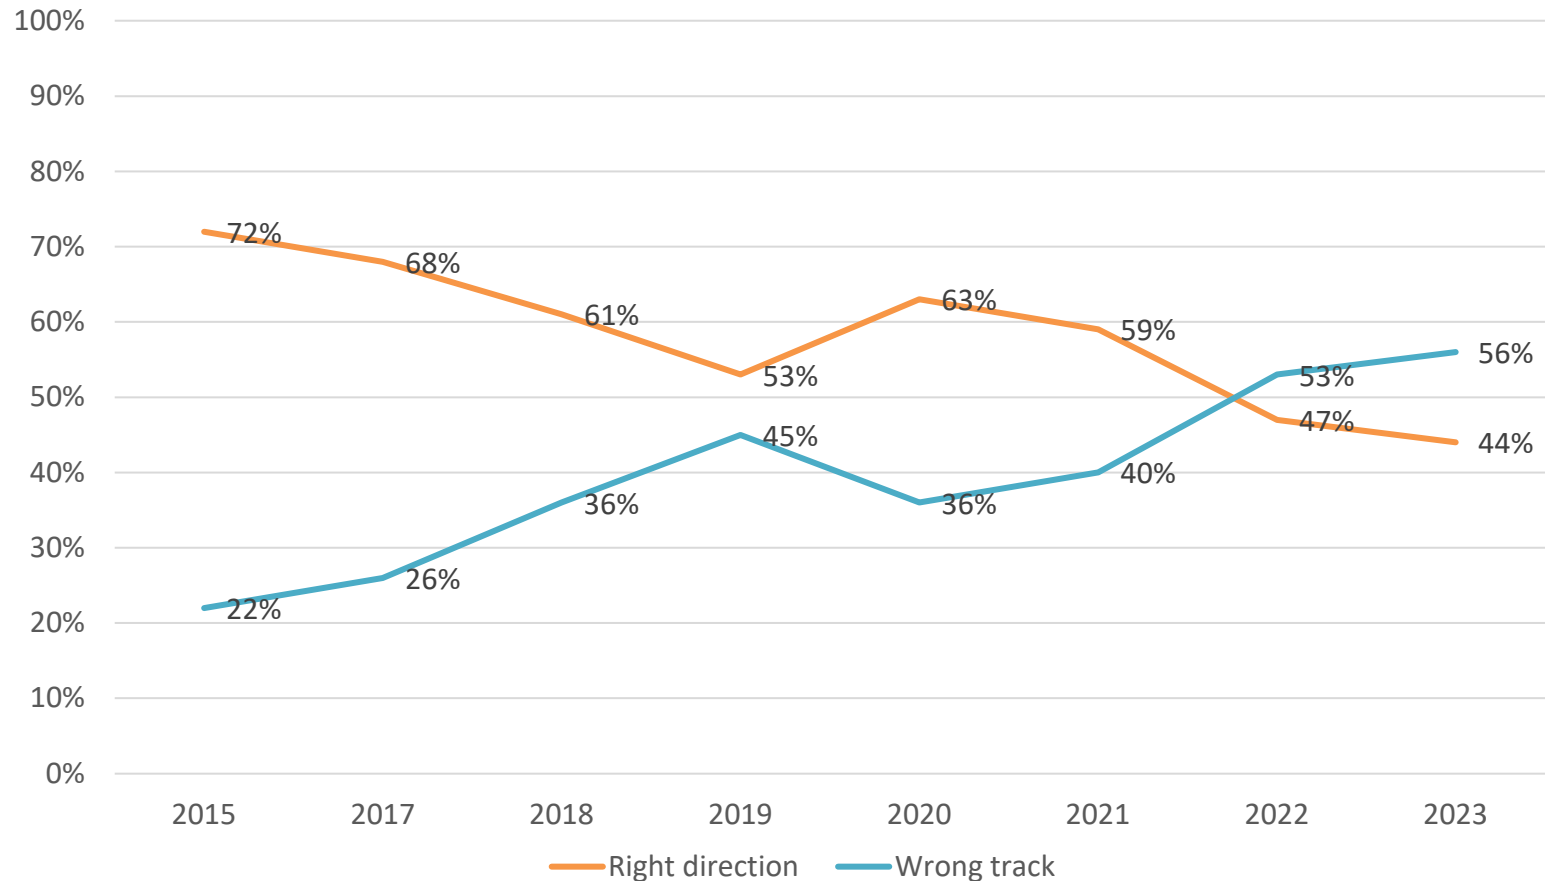

Vanderbilt University Poll: 2023 Nashville Edition

CSDI

Center for the Study of
Democratic Institutions

VANDERBILT
UNIVERSITY

March 13th – April 6th, 2023

John G. Geer & Joshua D. Clinton, Co-Directors

1,016 residents of Nashville/Davidson County, TN MoE: +/- 4.1 percentage points

Nashville, Right Direction or Wrong Track Over Time

Do you think things in the Nashville area are generally headed in the right direction, or do you feel that things are off on the wrong track?

Nashville, Right Direction or Wrong Track by Age