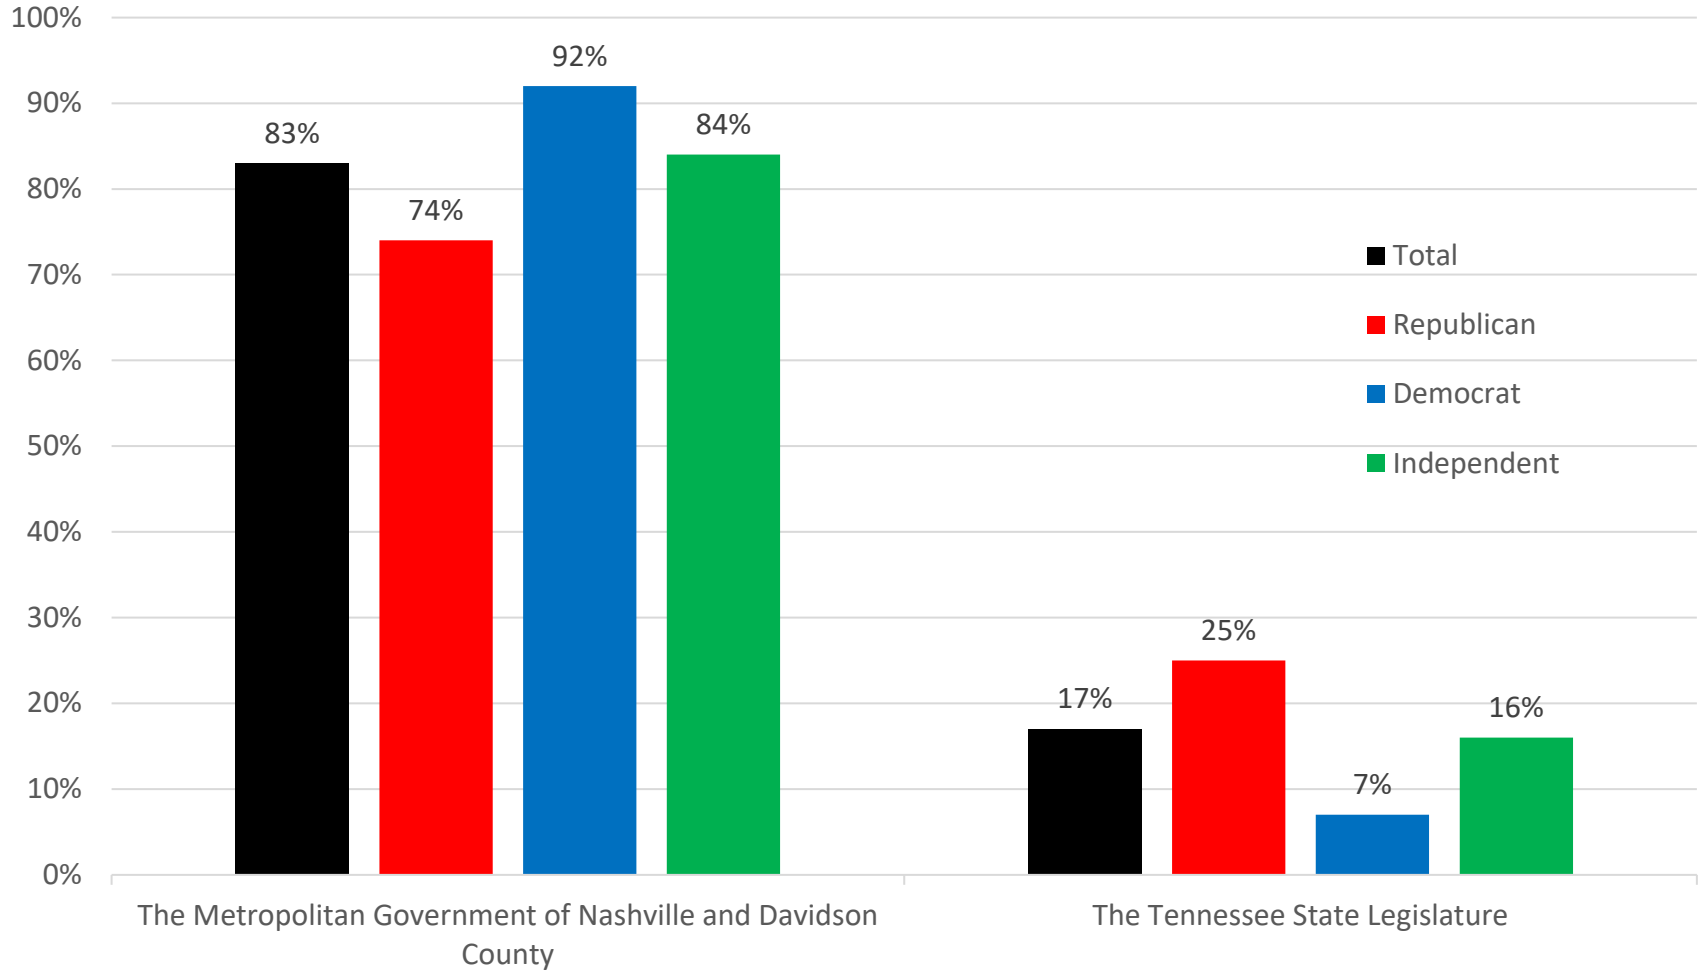

Opinions on Governance of Nashville's Airports by Party ID

As you may know, the Metropolitan Nashville Airport Authority is responsible for planning, construction, operation, and management of Nashville International and John C. Tune Airports. Who do you think should govern and set policies for Metro Nashville Airport Authority?