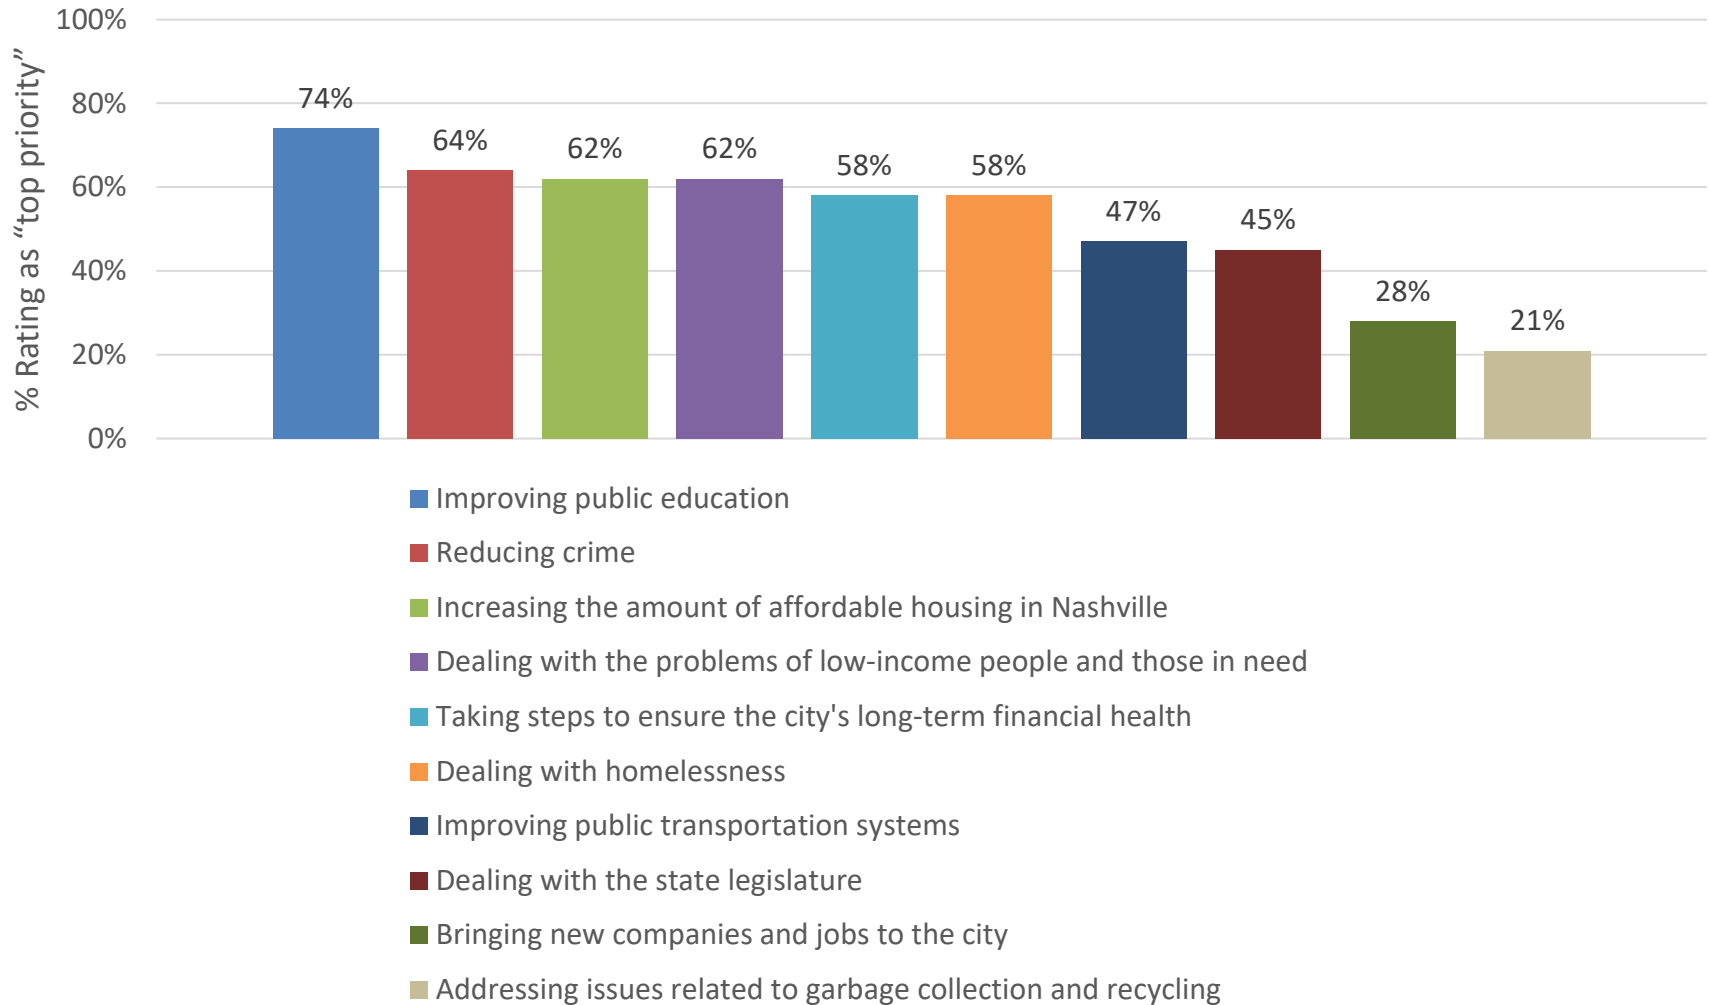

“Top Priorities” For Nashville’s Next Mayor