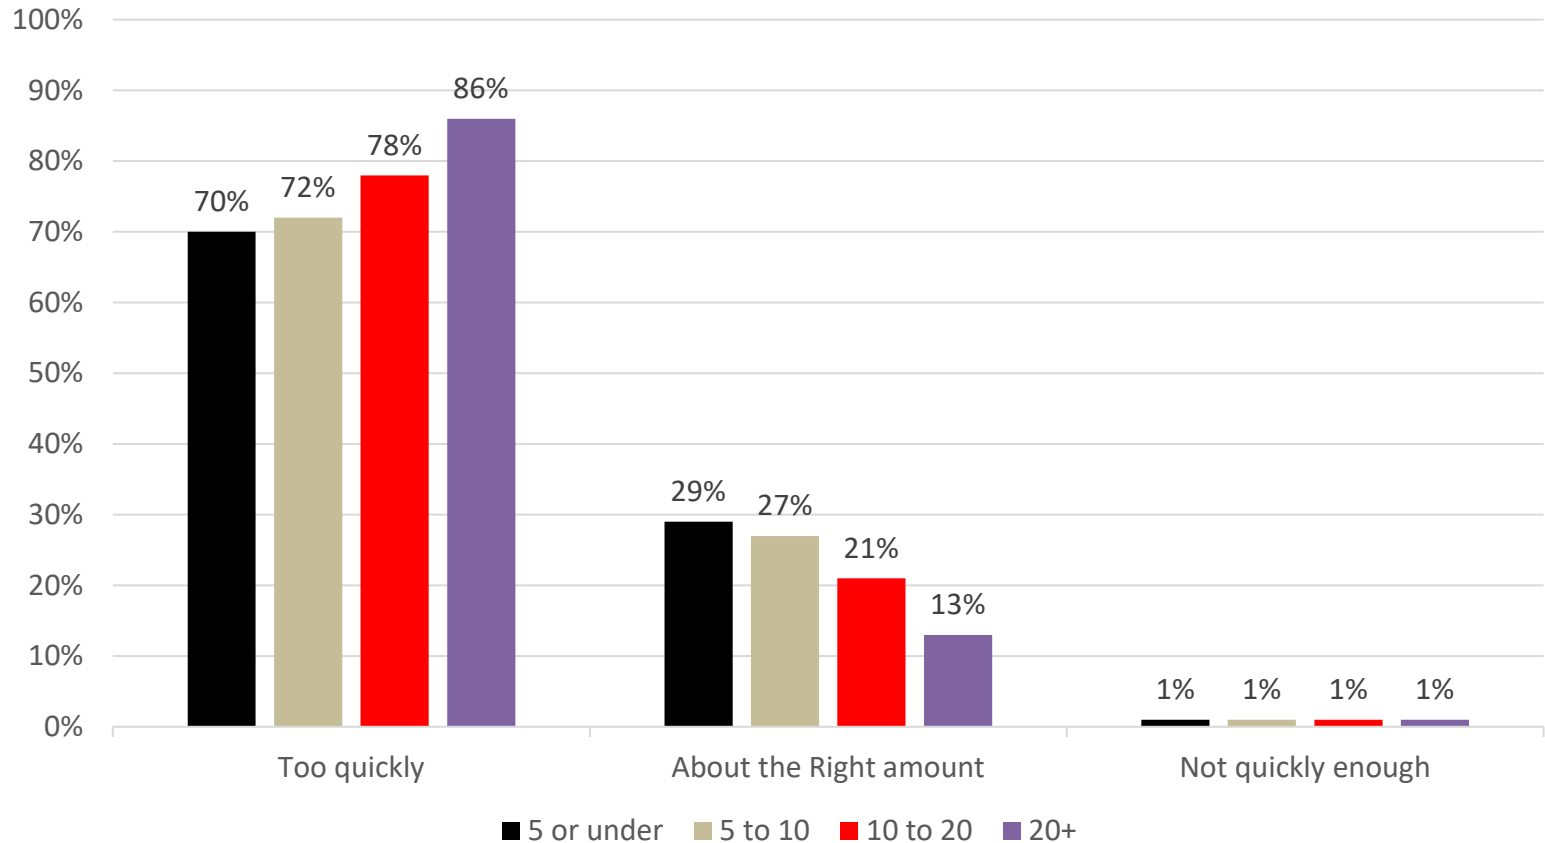

Opinions on Nashville's Population Growth by Length of Residence in Nashville

Do you think Nashville's population is growing...?