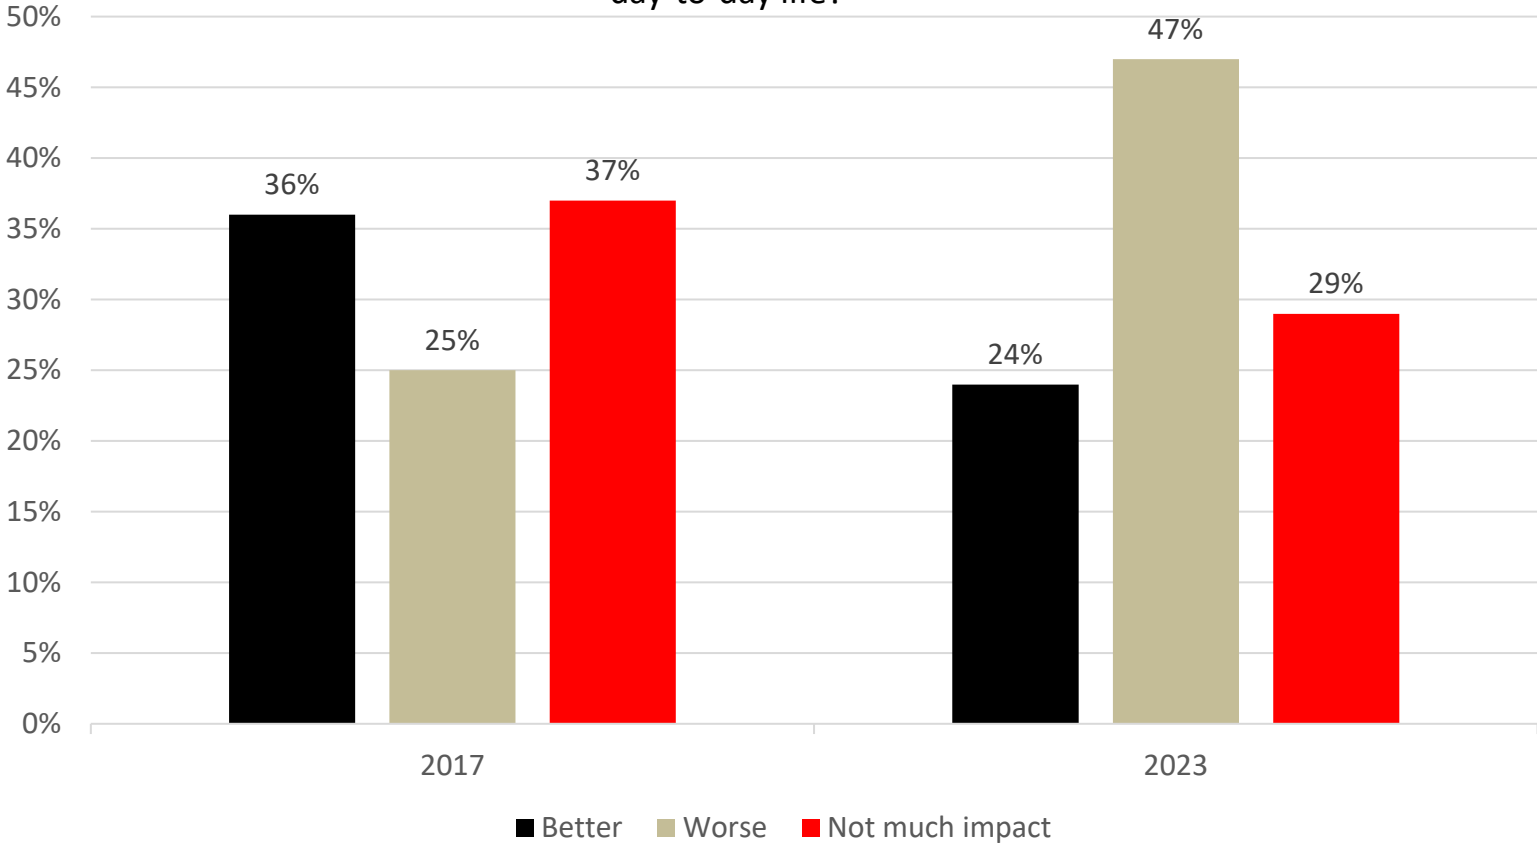

Opinions on How Mayor Cooper is Handling Specific Issues

Opinions on Continuity of Metro Priorities

As you may know Mayor John Cooper has decided not to run for re-election 2023. Compared with Mayor John Cooper and his priorities for Metro Nashville, overall, do you think the next mayor should?

“Top Priorities” For Nashville’s Next Mayor

City's Growth

Observations on How Nashville's Growth Affects Day-To-Day Life 2017-2023

In general, do you think the growth and changes in Nashville over the past few years have made your day-to-day life better, worse, or have the growth and changes in Nashville not had much impact on your day-to-day life?