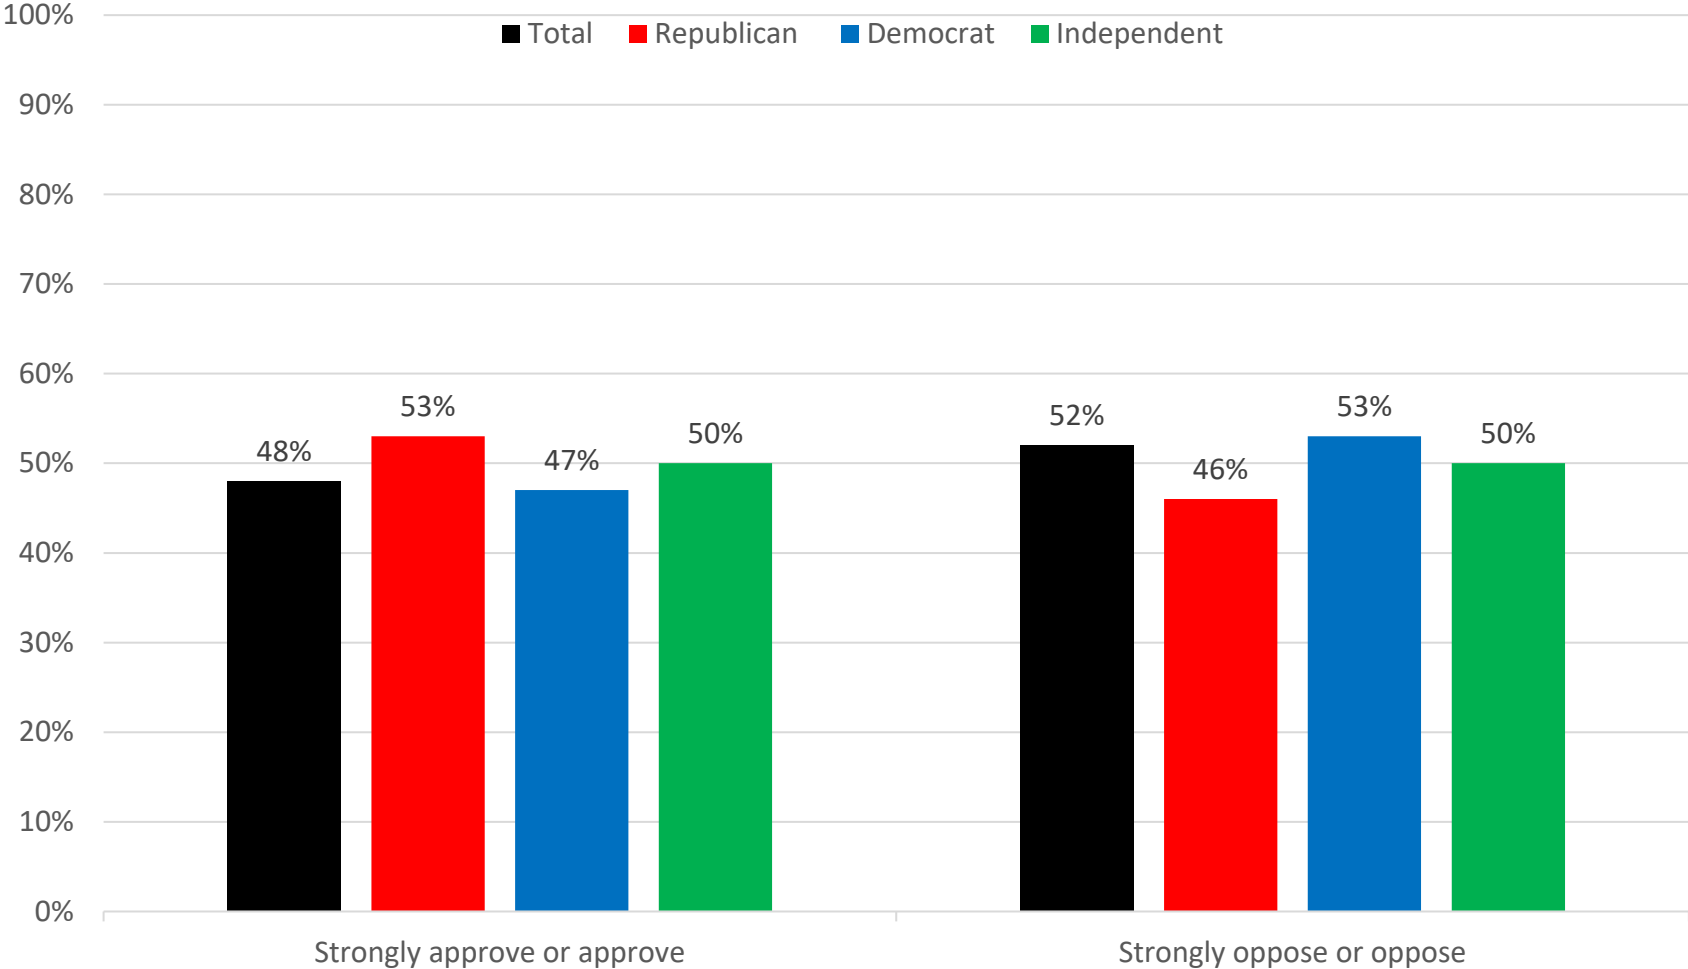

Support For New Tennessee Titans Stadium by Party ID

How much do you (approve) or (disapprove) of plans to build a new Tennessee Titans stadium in Nashville to replace the Nissan Stadium where they currently play ?