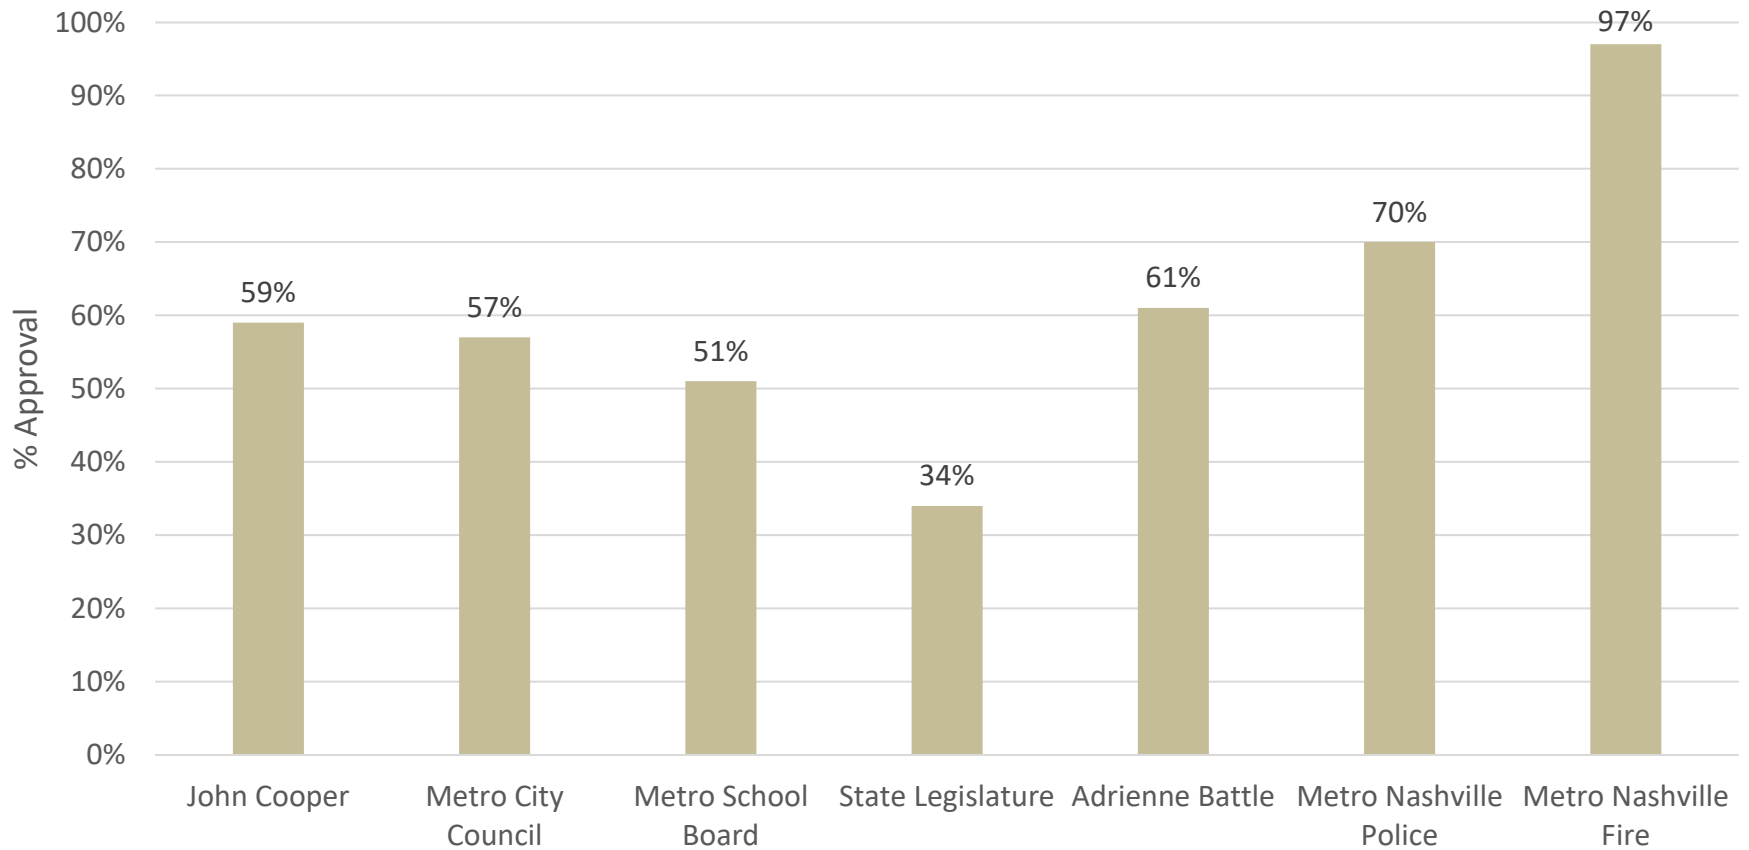

Approval of Nashville's Elected Officials, Institutions