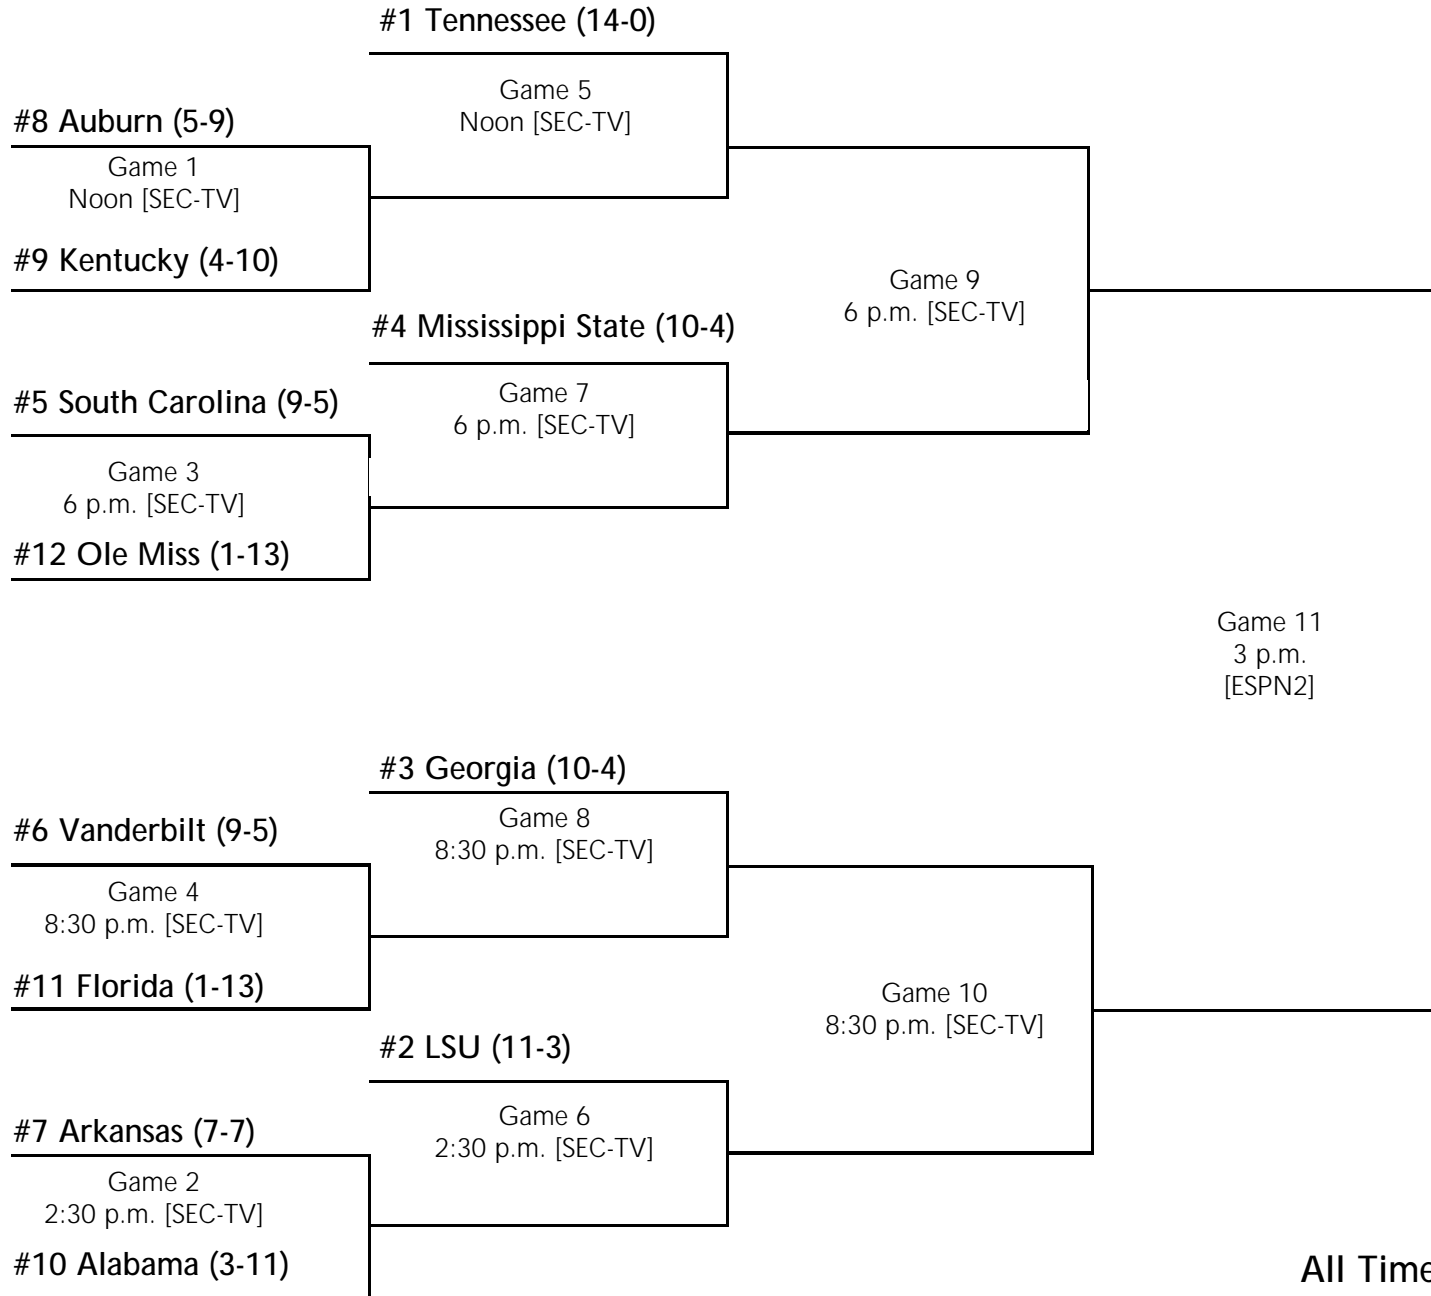

2003 SEC WOMEN'S BASKETBALL TOURNAMENT BRACKET

March 6-9 • Alltel Arena • North Little Rock, Ark.

Thursday, March 6

Friday, March 7

Saturday, March 8

Sunday, March 9

Explanation of Bracket: Georgia and Mississippi State both finished the regular season with SEC records of 10-4. They split head-to-head games during the season. The next step is winning percentage versus the No. 1 team and proceeding down the seeds. They both lost to Tennessee and LSU, against South Carolina Georgia won both games while Mississippi State lost their lone contest with the Gamecocks. South Carolina and Vanderbilt end the regular season with 9-5 records. In head-to-head competition, South Carolina won making them the higher seed. Since Ole Miss' and Florida's wins came against each other, a coin flip took place on Sunday evening with a representative from each school and the SEC on a conference call. Florida won the toss and became the 11th seed.

NCAA Tournament
Automatic Qualifier

All Times Central.