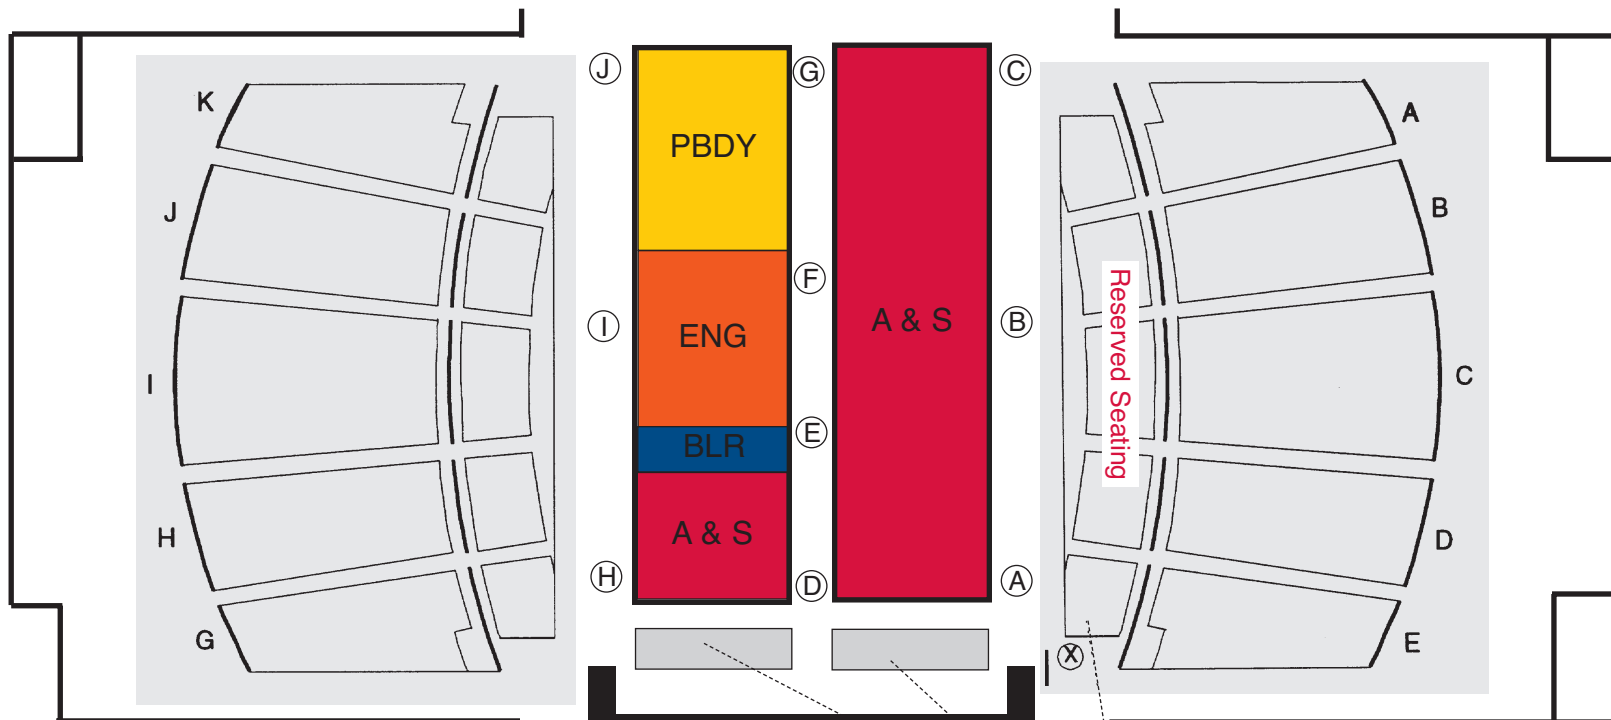

WEST

Graduate and Professional
Candidates in Sections 2L & 3L

(SEE NEXT DIAGRAM)

FOUNDER'S MEDALISTS & BANNER BEARERS

FACULTY, BOARD OF TRUST,
ADMINISTRATION AND EMERITI

PLATFORM

MUSICIANS

DIPLOMAS

COMMENCEMENT PLAN

Undergraduate Seating
MEMORIAL GYMNASIUM

EAST

Graduate and Professional School Seating - Memorial Gymnasium