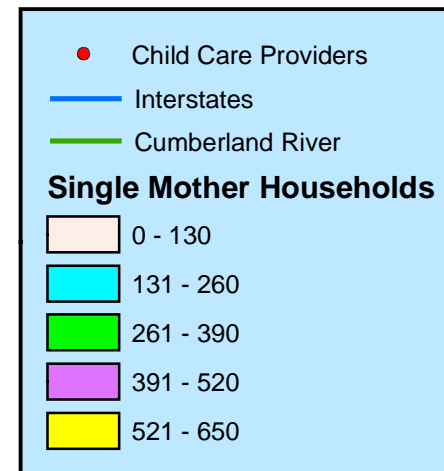

Davidson County Single Mother Households & Child Care Providers

Data represents the number of single mother households per census tract.

Data provided by the US Census Bureau and the TN Dept. of Human Services.