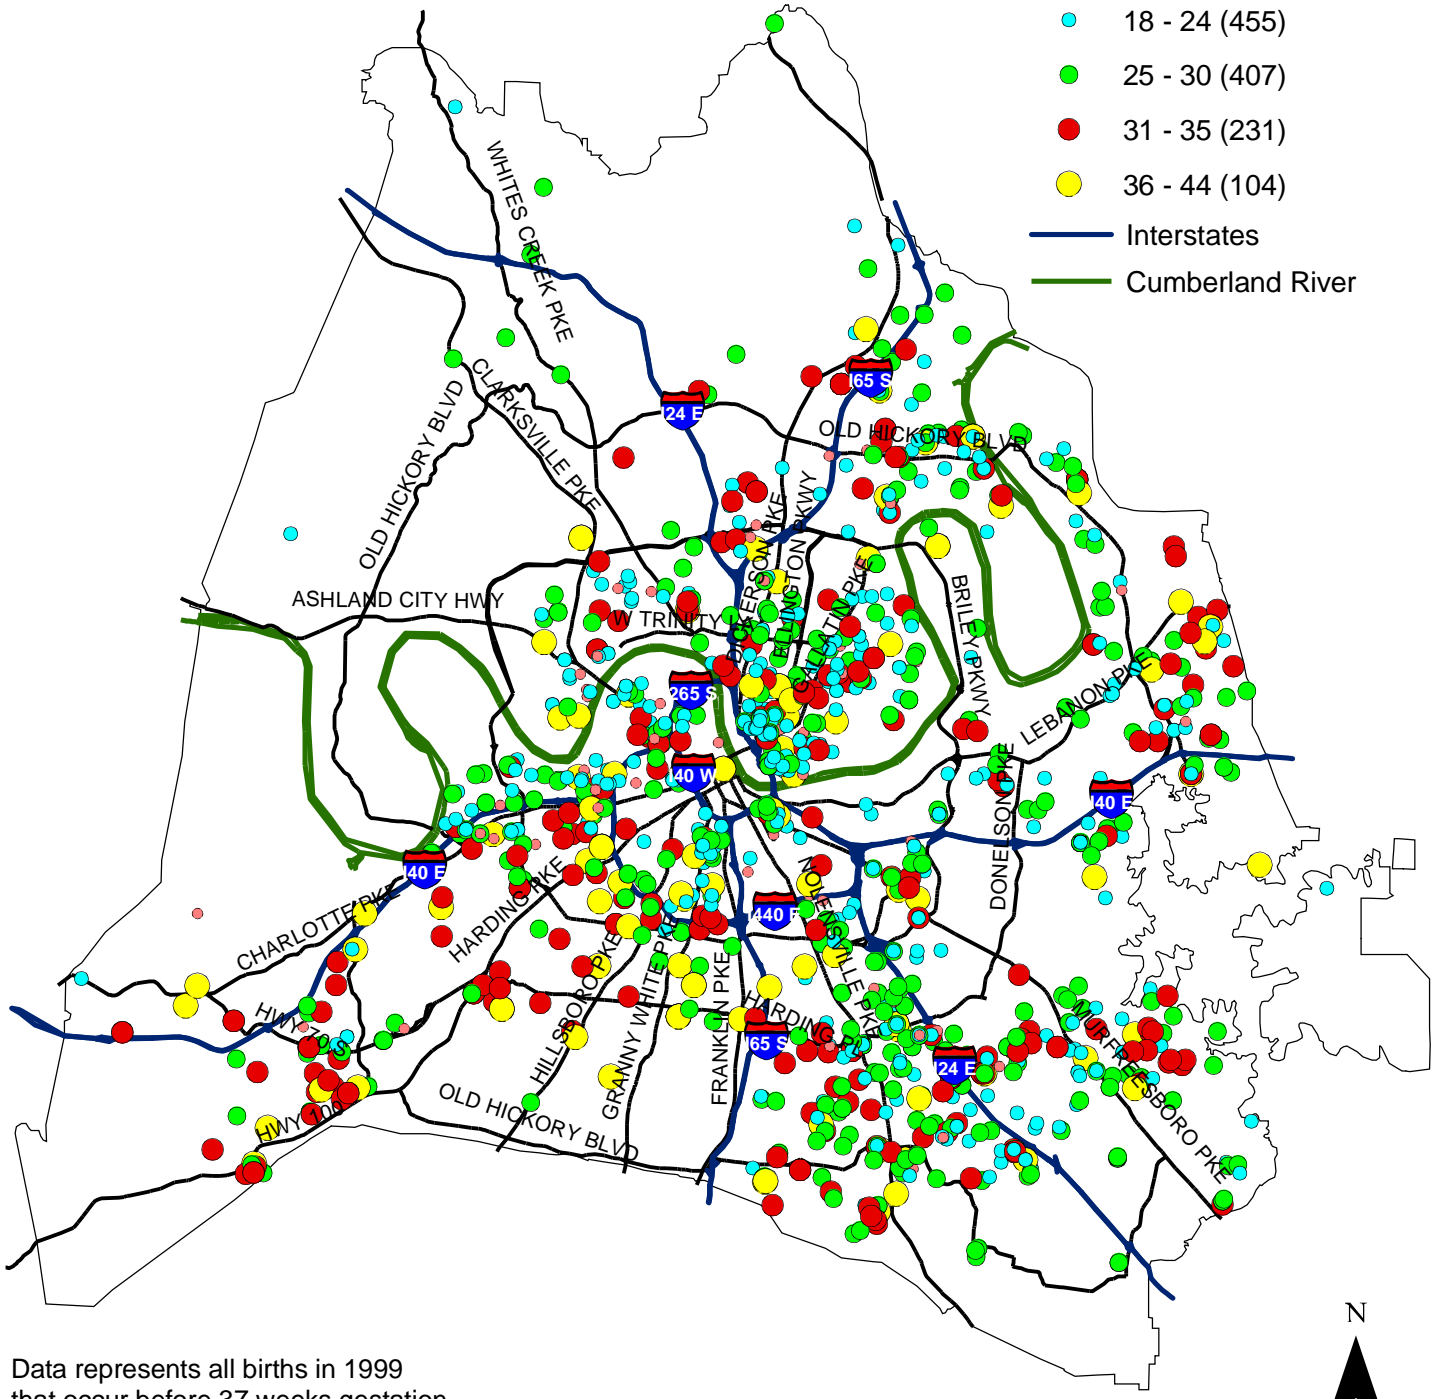

Premature Babies: Age of Mother at Birth

1999 Total Births: 8524
Premature Births: 1281

Mother's Age at Birth

- 13 - 17 (84)
- 18 - 24 (455)
- 25 - 30 (407)
- 31 - 35 (231)
- 36 - 44 (104)

- Interstates
- Cumberland River

Data represents all births in 1999 that occur before 37 weeks gestation.