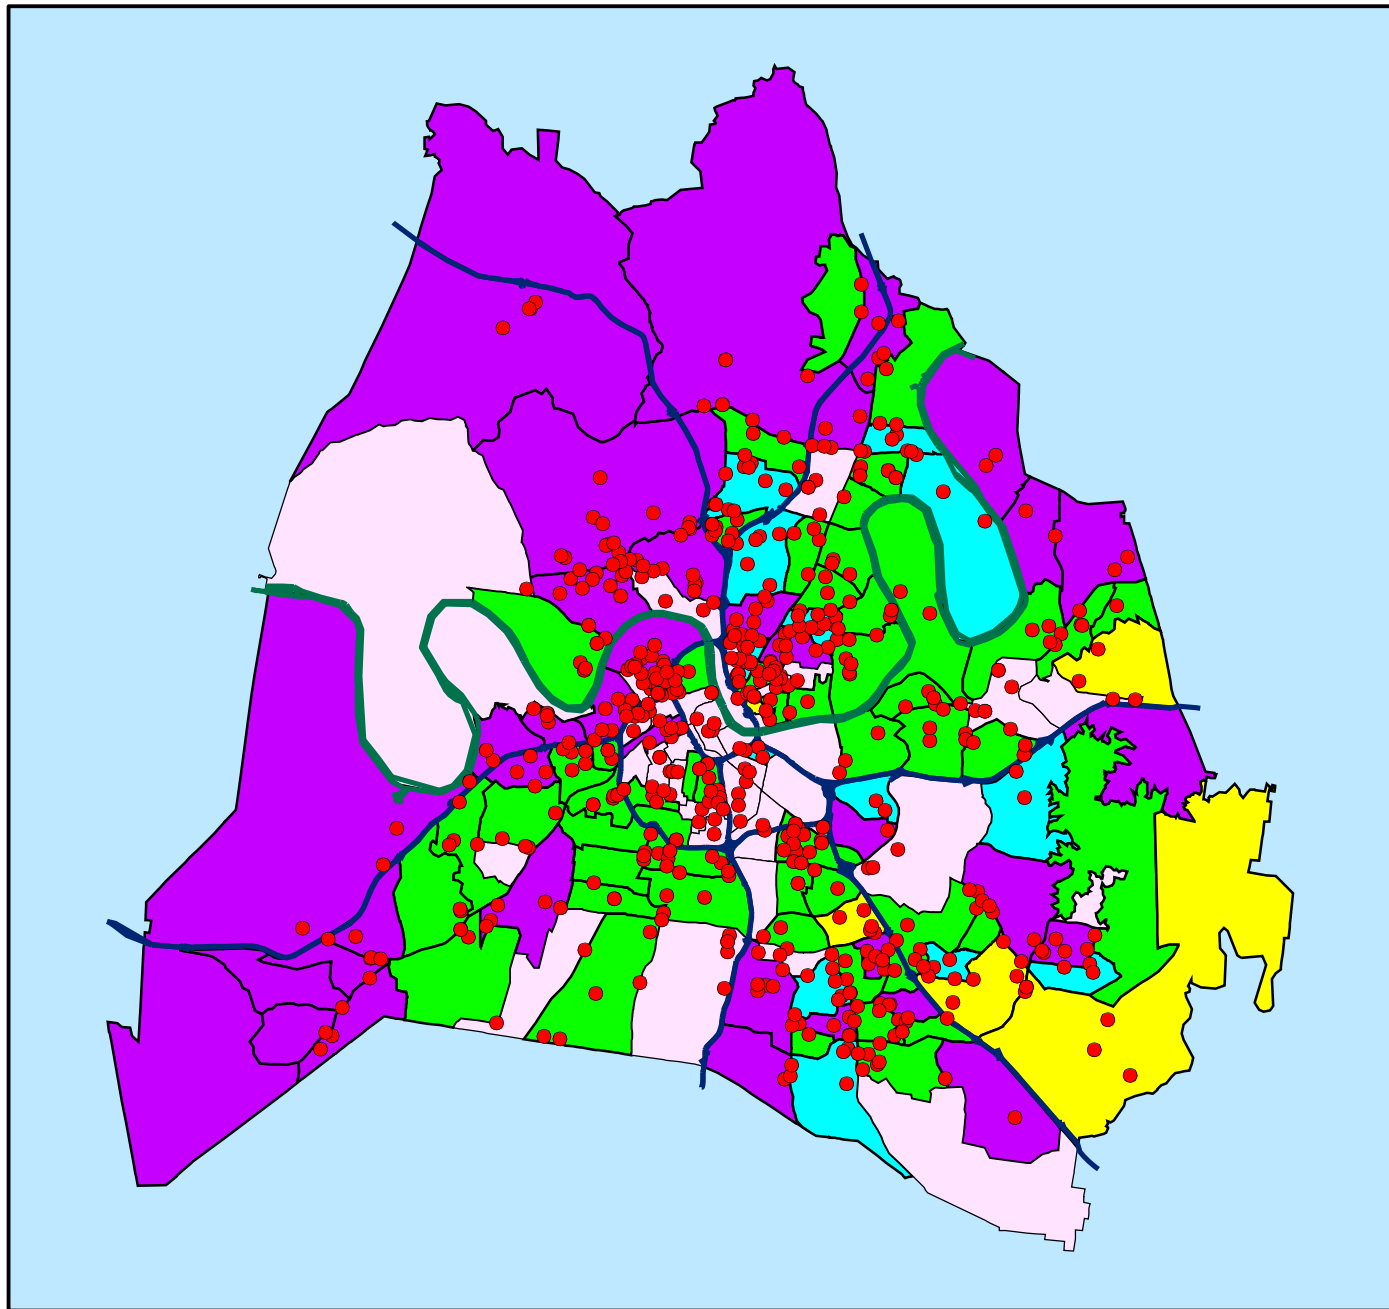

# Davidson County Children Under 5 & Child Care

Data represents the total number of children under age 5 in each census tract.

Data provided by the 2000 Census & the TN Department of Human Services.