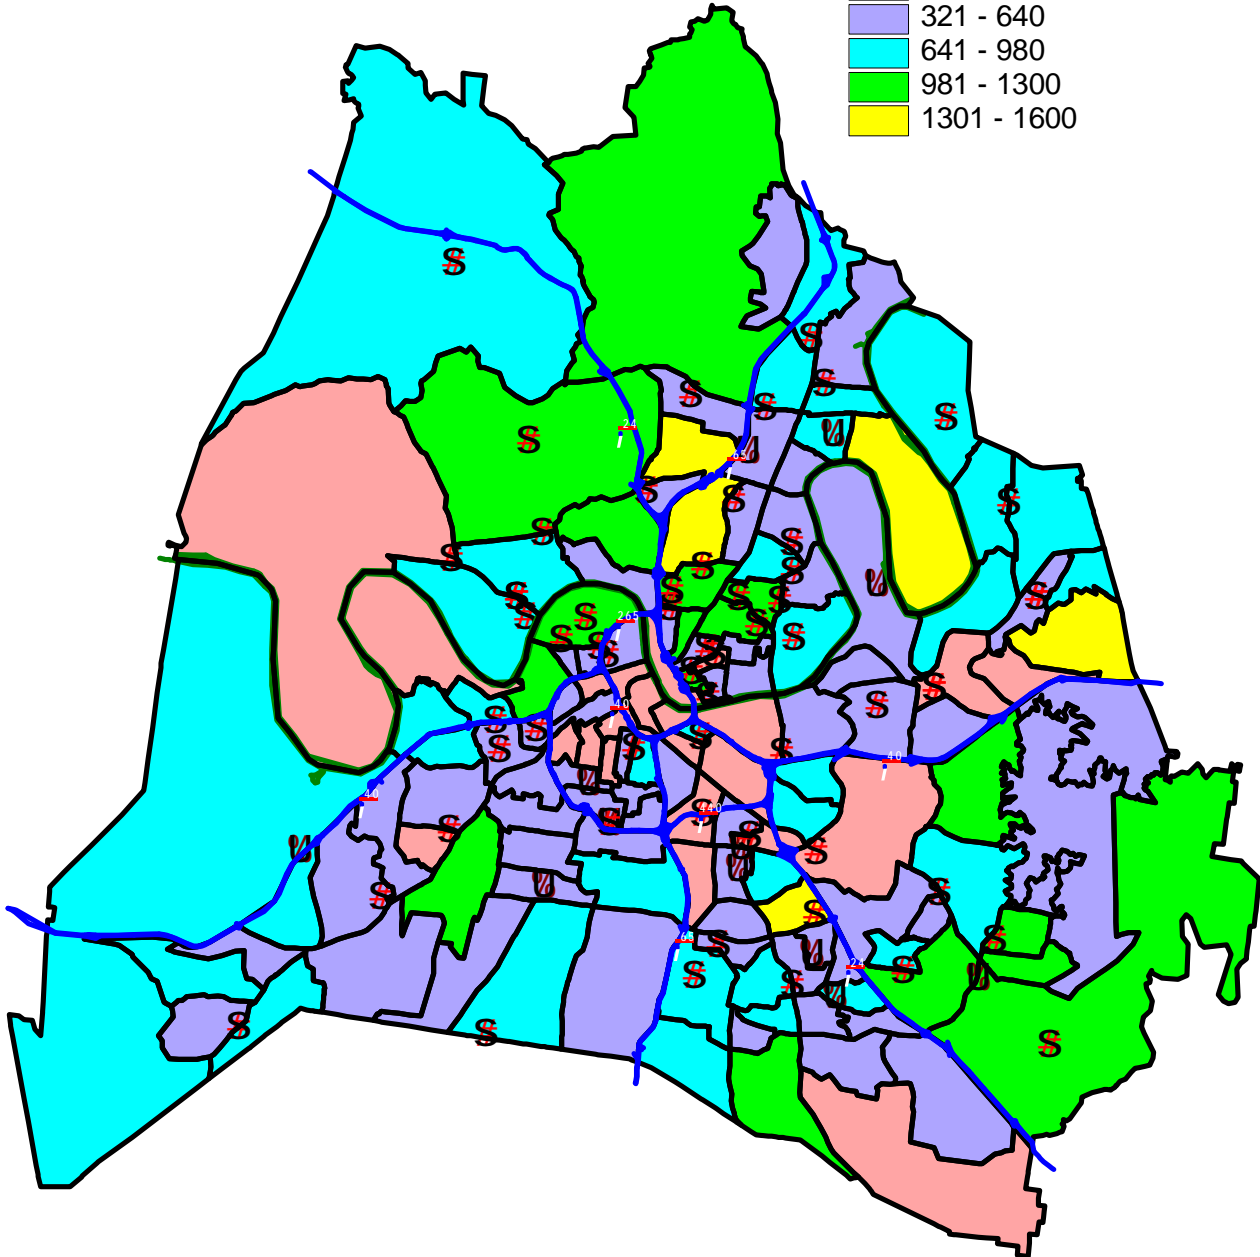

# Before & After School Programs

- Census Tracts
- § YMCA Before/After School Care
- Ⓜ ESP Programs
- Children Ages 5-17
  - 0 - 320
  - 321 - 640
  - 641 - 980
  - 981 - 1300
  - 1301 - 1600

Data from Census 2000 &  
Tn. Dept. of Human Services