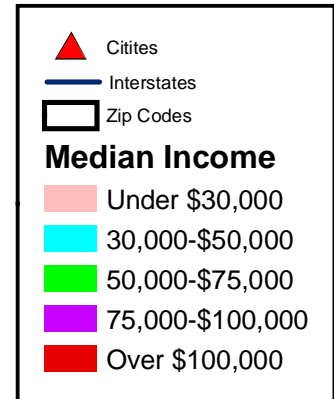

# Wilson County Median Household Income

Data represents the median household income in each census tract.

Data from the 2000 Census, SF3.

Nashville Information Consortium