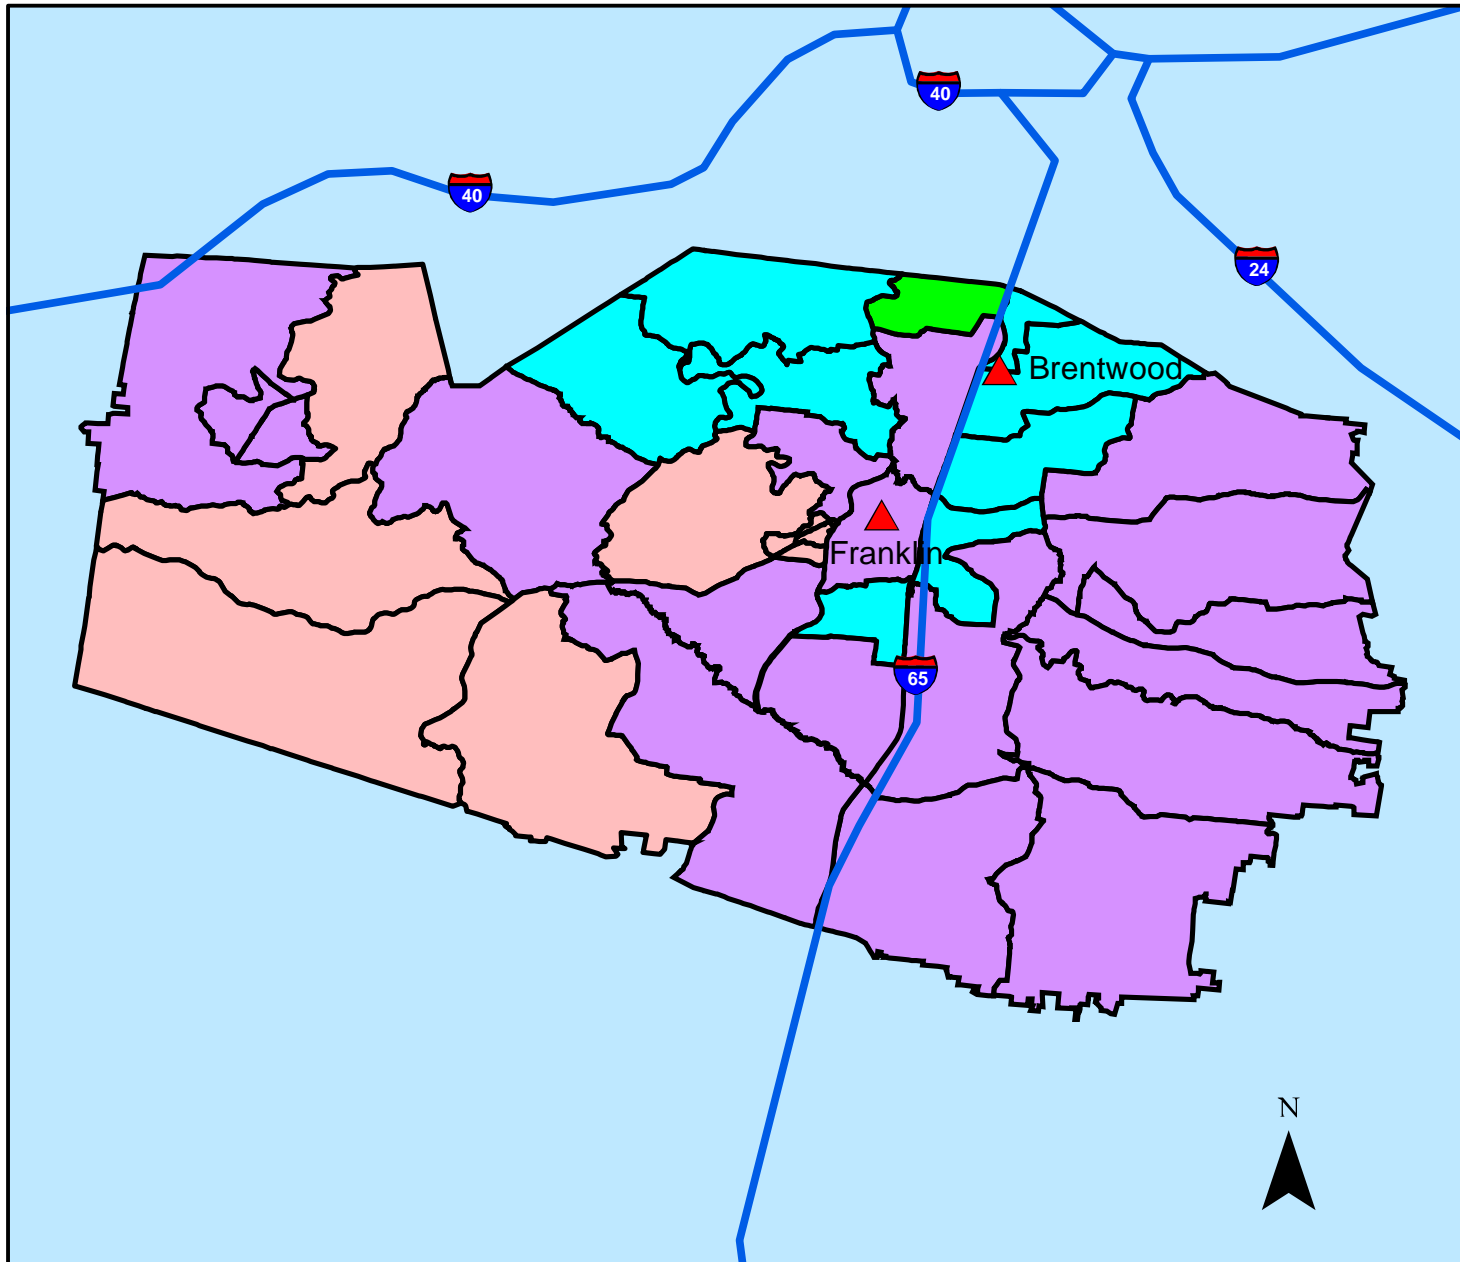

Williamson County Median Household Income

▲ Cities
— Interstates

Median Household Income

- 0-\$30,000
- 30,000-\$50,000
- 50,000-\$75,000
- 75,000-\$100,000
- Over \$100,000

Data represents the median household income in each census block group.

IMPORTANT: Data from the 1990 Census. Income data from the 2000 Census has not yet been released.