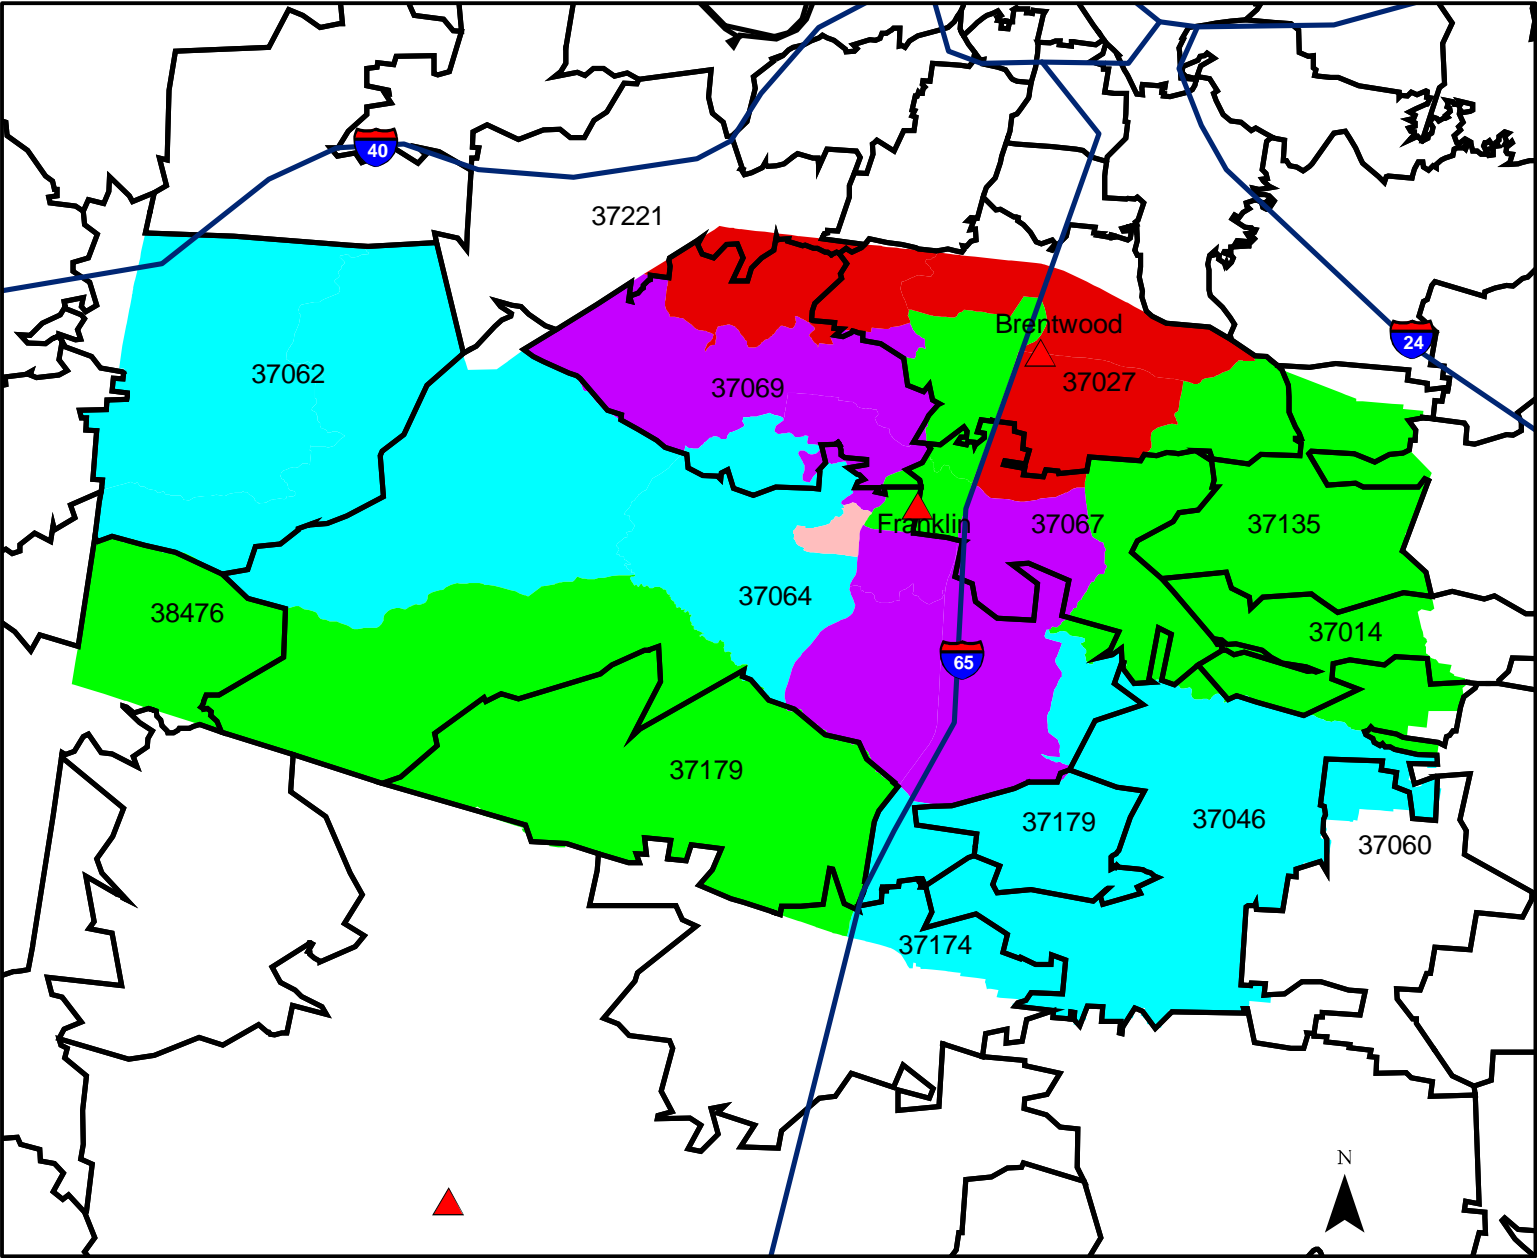

Williamson County Median Household Income

▲ Cities
— Interstates
 Zip Codes

Median Income

- Under \$35,000
- \$35,000-\$50,000
- \$50,000-\$75,000
- \$75,000-\$100,000
- Over \$100,000

Data represents the median household income in each census tract.

Data from the 2000 Census, SF3.