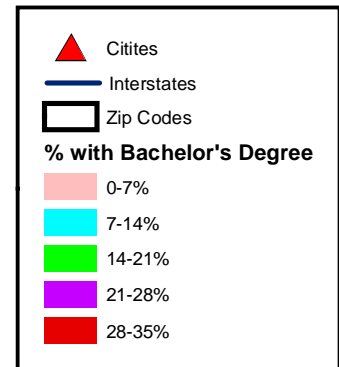

Rutherford County Population Over 25 With Bachelor's Degree

Data represents the % of population over 25 in each census tract with a bachelor's degree.

Data from the 2000 Census, SF3.

Nashville Information Consortium