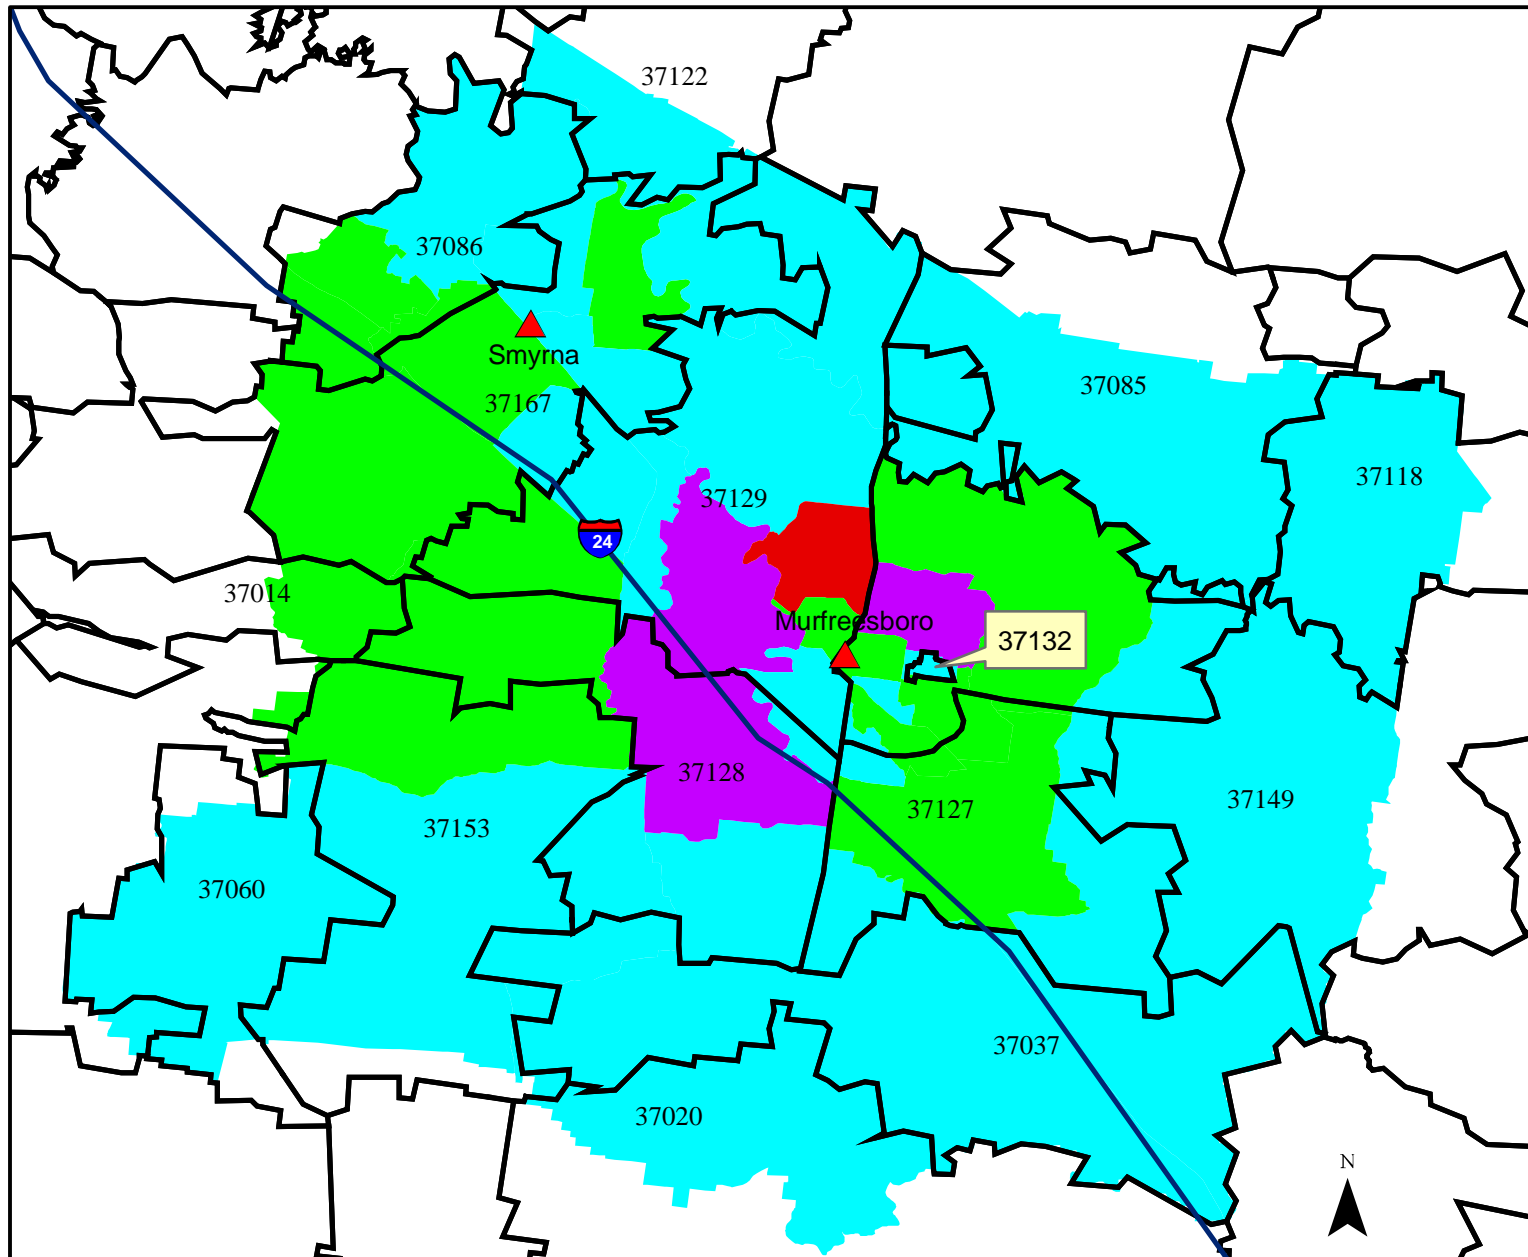

Rutherford County Population Over 25 With Bachelor's Degree

Data represents the % of population over 25 in each census tract with a bachelor's degree.

Data from the 2000 Census, SF3.

Nashville Information Consortium