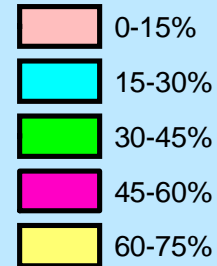

Davidson County Single Mother Households

Davidson County, TN

Single Mother Households

% of Total Households

Blue line: Interstates

Green line: Cumberland River