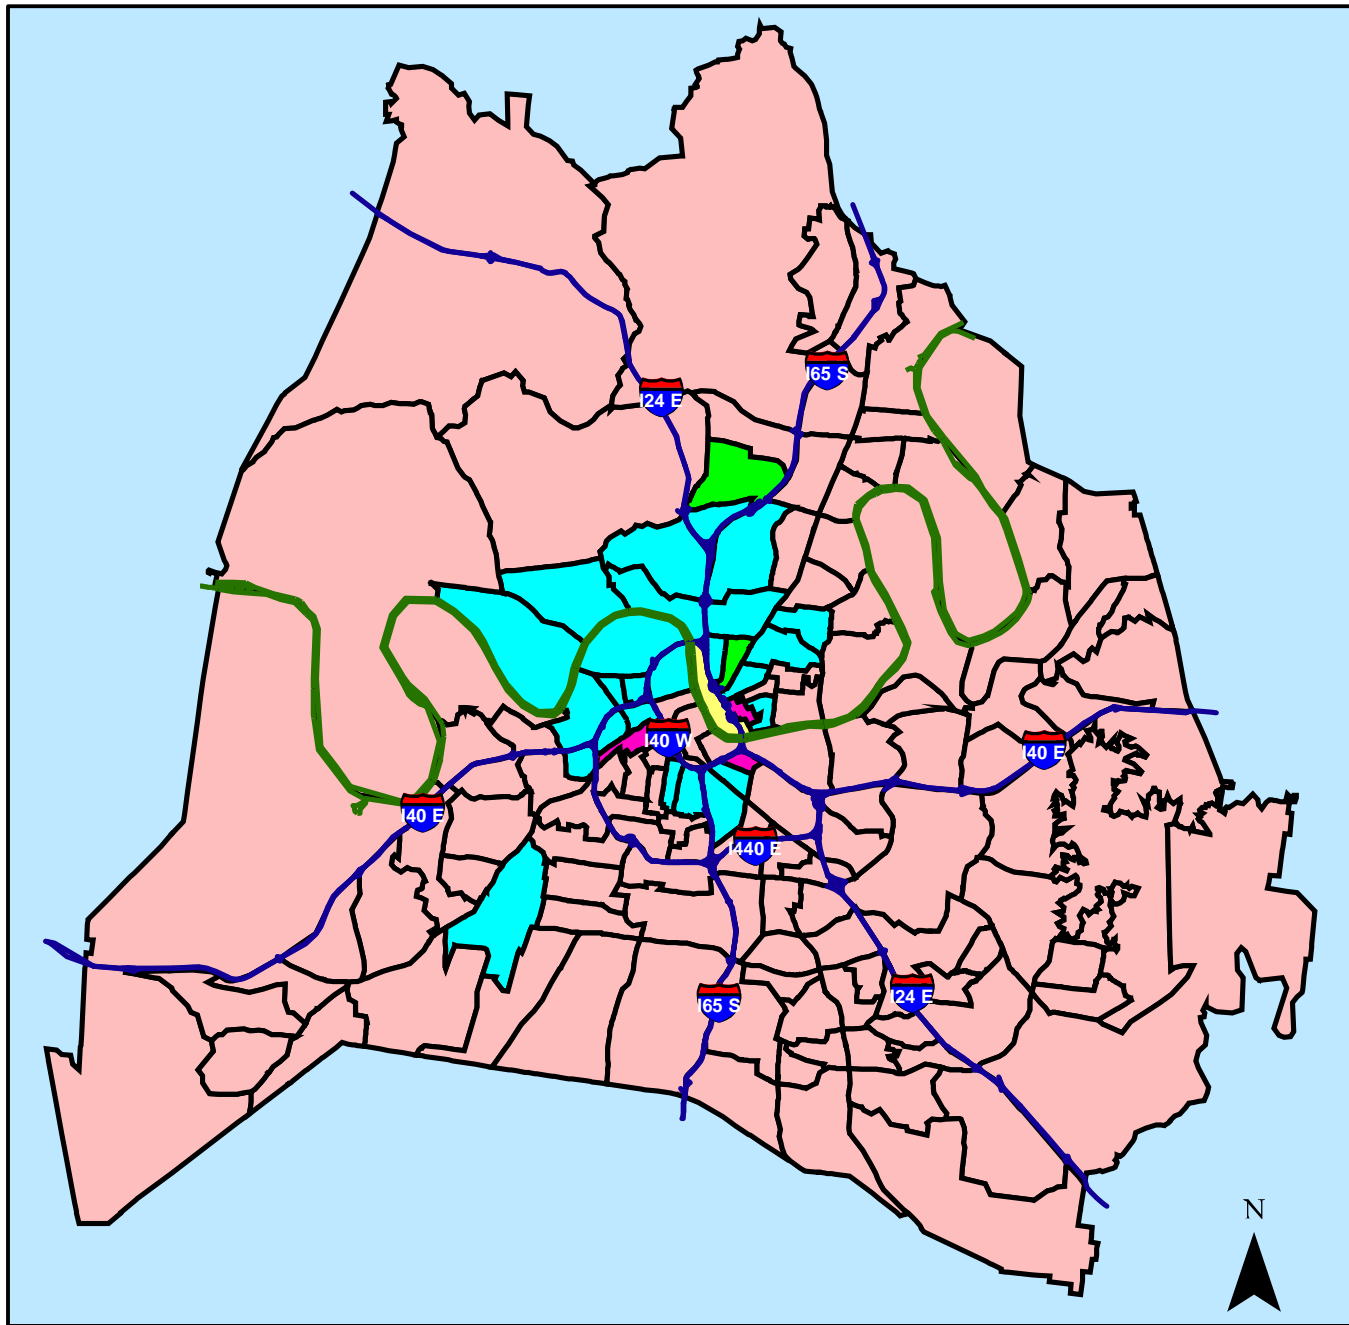

Davidson County Single Mother Households

Davidson County, TN

Single Mother Households

% of Total Households

Blue line: Interstates

Green line: Cumberland River