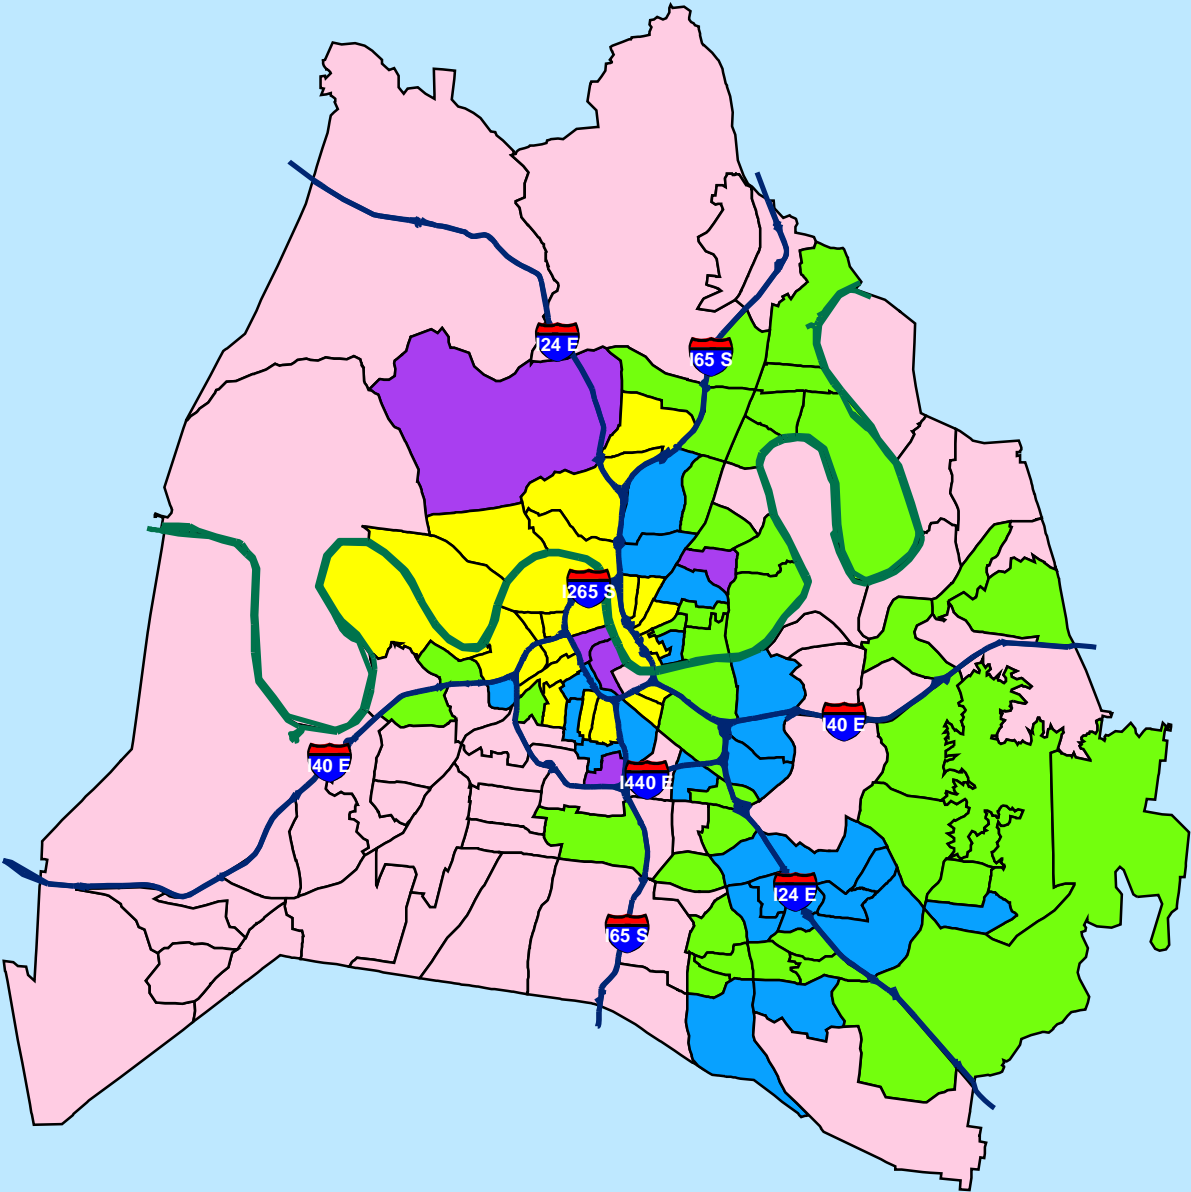

Davidson County Minority Population

Tennessee

Data includes the % of total population that is NOT white. Latino-Hispanics ARE included as minority populations.

Data provided by the 2000 Census & the TN Department of Human Services.