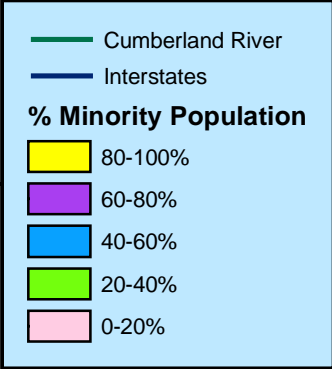

Davidson County Minority Population

Tennessee

Data includes the % of total population that is NOT white. Latino-Hispanics ARE included as minority populations.

Data provided by the 2000 Census & the TN Department of Human Services.