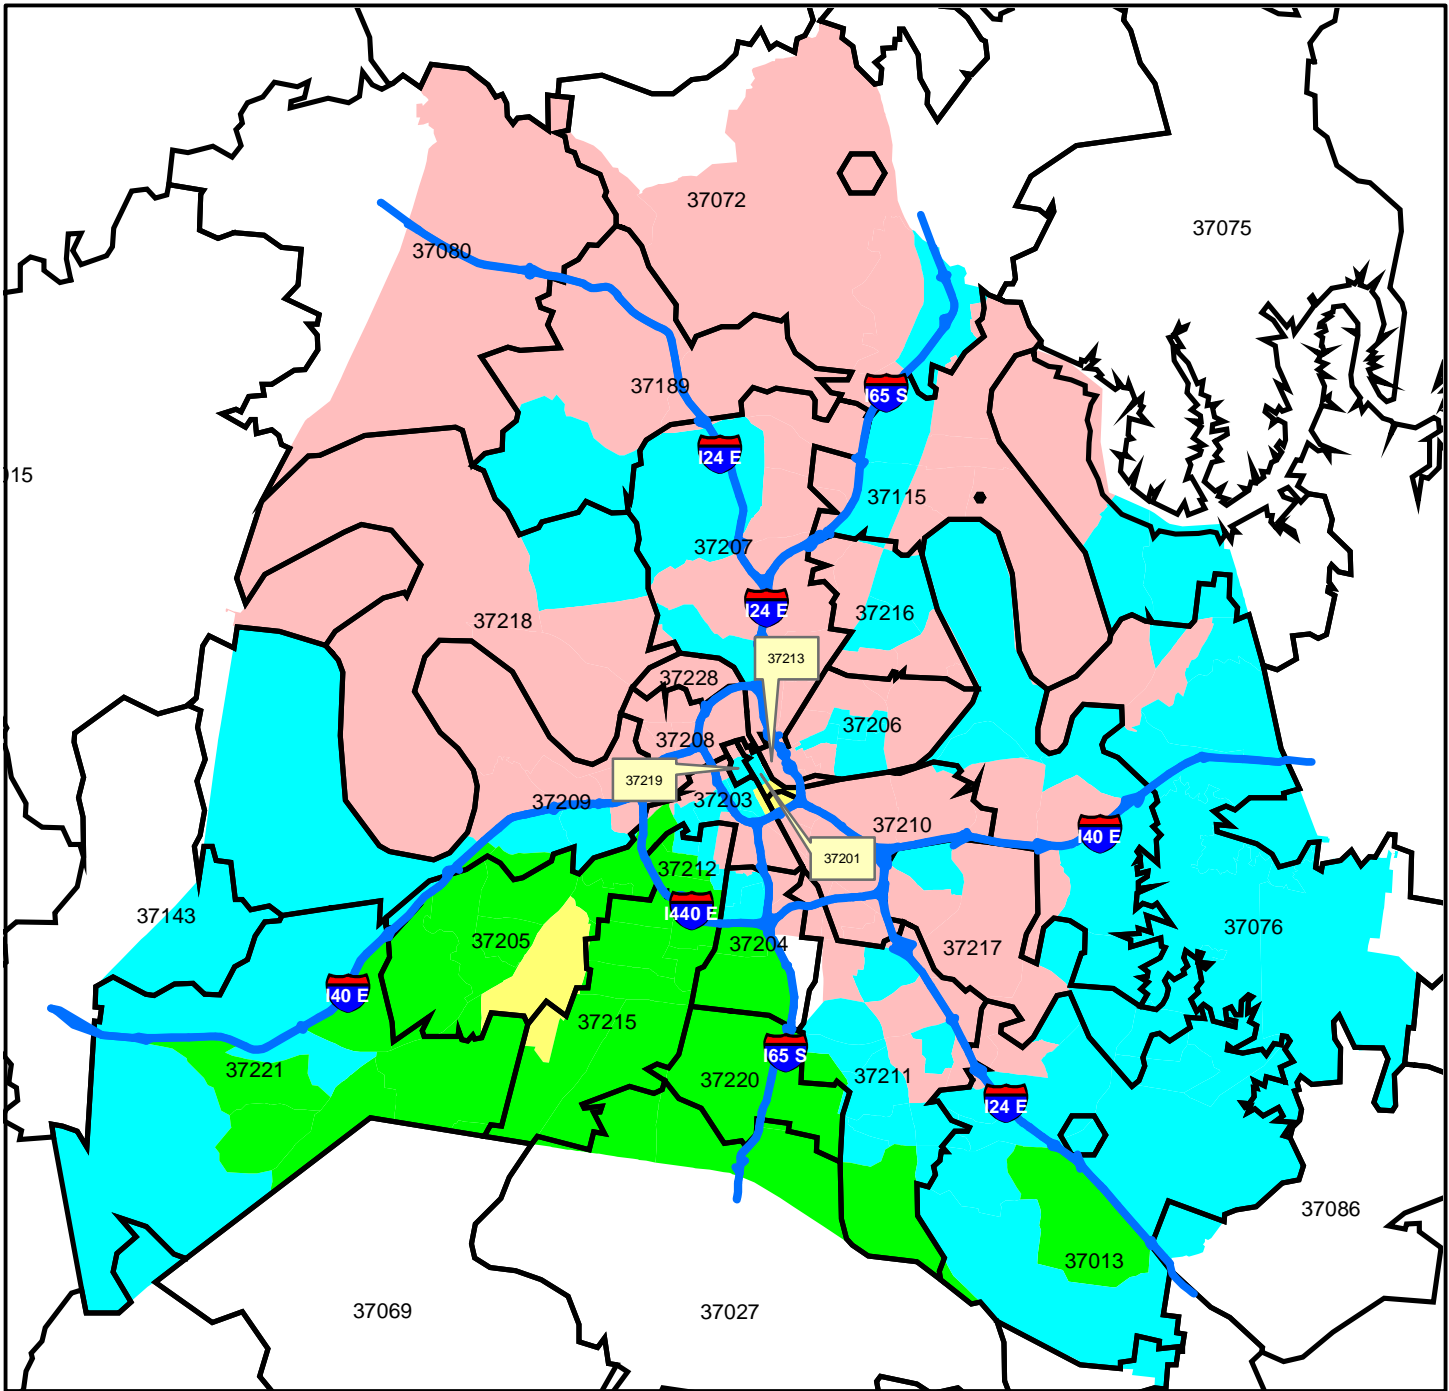

Davidson County: Persons Over 25 with Bachelor's Degree

Data represents the % of persons over 25 in each census tract with a bachelor's degree.

Data from 2000 Census.
Nashville Information Consortium

— Interstates
 Zip Codes
% Over 25 With Bachelor's Degree
 0-15%
 15-30%
 30-45%
 45-60%
 Over 60%