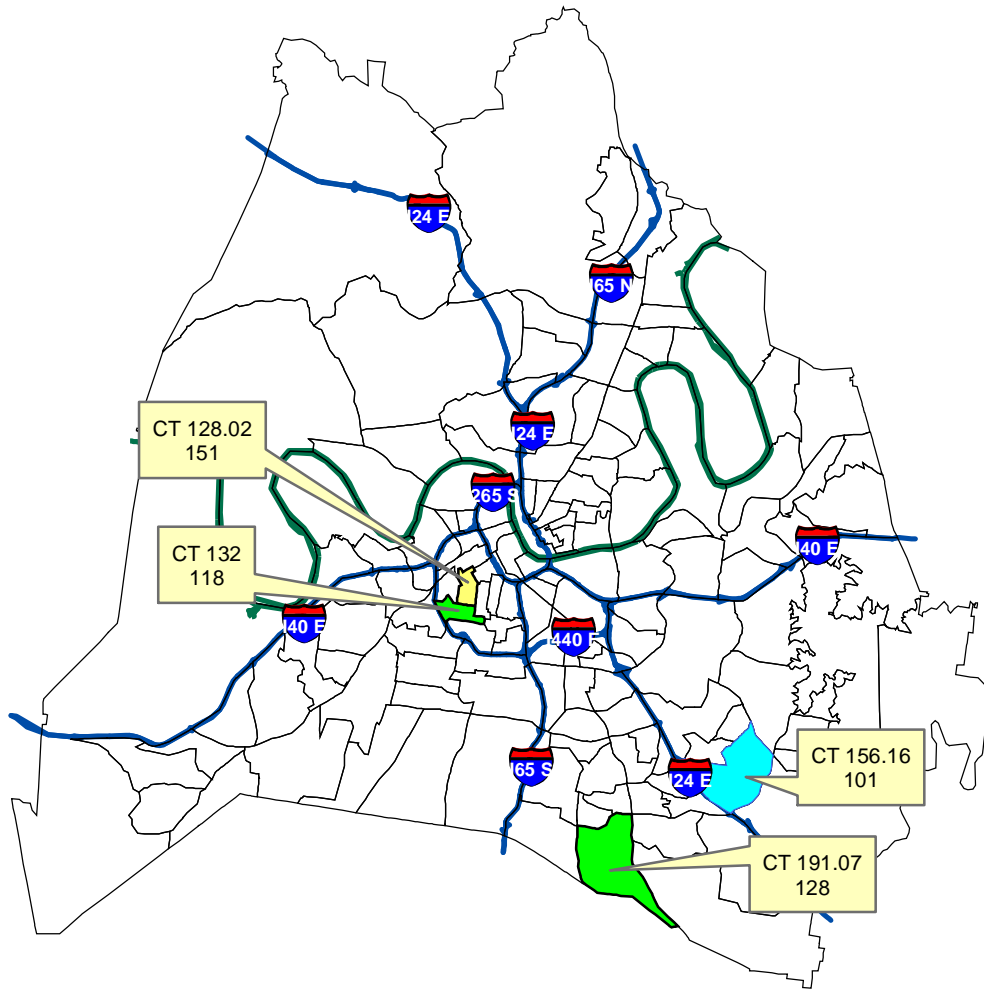

# Davidson County Asian Indian Population

Asian Population (alone or in combination with another race): 16,058  
 Asian Indian Population (alone or in combination with another race): 3,057

Davidson County, TN

## Asian Indian Population

Data from the Census 2000 SF2 data.

Data represents the total Asian Indian population (alone or in combination with another race) in each census tract.

Data is only available for those census tracts in which the Asian Indian population is greater than 100