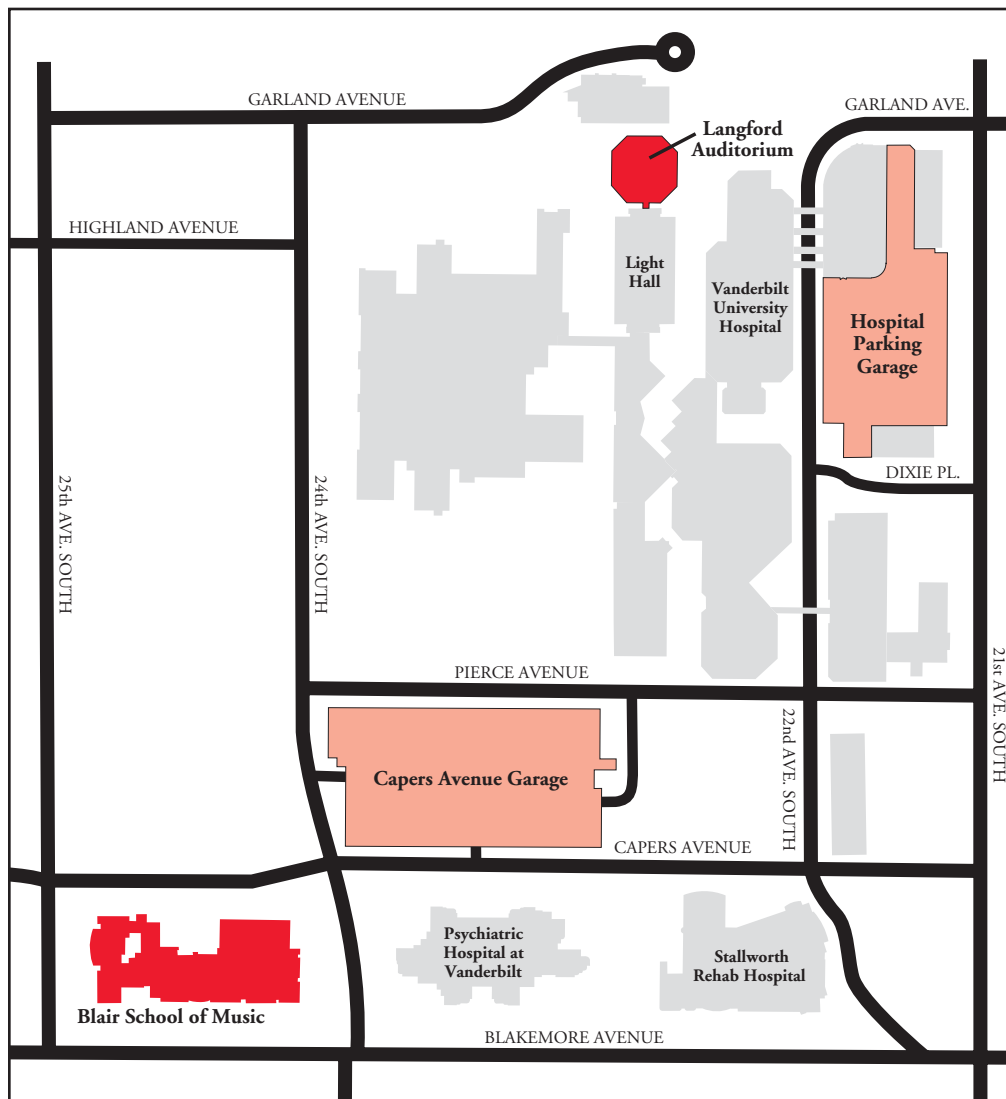

Directions to Blair School of Music

From I-65: Take I-65 to Nashville. Take the Wedgewood Exit #81. Go west onto Wedgewood which turns into Blakemore. Go right onto 24th Avenue. The Blair School of Music is on your left. Go left at the 4-way stop and the visitors parking lot is the first parking lot you see on your left. Please be sure to get a visitor's parking permit from the Blair main office.

From I-24 West: I-24 West to I-440 North/West. Get off at the West End exit. You will go North/East or right off of the exit onto West End. Take a right at the third light onto 31st Avenue South. At the second light, go left onto 24th Avenue. The Blair School of Music is on your left. Go left at the 4-way stop and the visitors parking lot is the first parking lot on your left. Please be sure to get a visitor's parking permit from the Blair main office.

From I-24 East: I-24 East to I-65 South. Follow the I-65 directions.

From I-40 East and West: I-40 to the Broadway Exit #209-B. Follow the signs to Vanderbilt/West End/Parthenon. Broadway will split — go to the right onto West End. Vanderbilt will be on your left. Go left onto 31st Avenue South. At the second light, go left onto 24th Avenue. The Blair School of Music is on your left. Go left at the 4-way stop and the visitors parking lot is the first parking lot on your left. Please be sure to get a visitor's parking permit from the Blair main office.