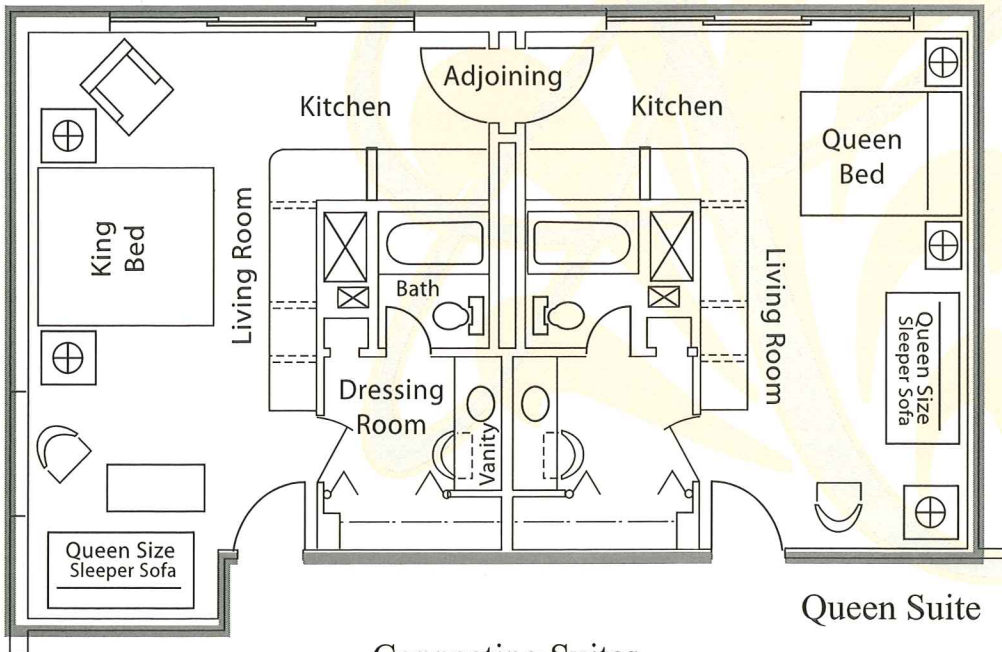

# Room Layout

## REGENCY SUITES HOTEL

Queen Suite

### Fully Equipped Kitchenettes

- Microwave
- Refrigerator
- Small Appliances
- Table service for four
- Separate dressing area & vanity
- Queen size sleeper sofa
- Elite amenity package
- Remote controlled Cable TV/HBO
- AM/FM clock radio
- Large work area
- Lavish pillow-top mattresses
- High Speed Internet Access
- Irons & Ironing board
- Magnifying Mirrors and Hairdryers

King Suite

Connecting Suites