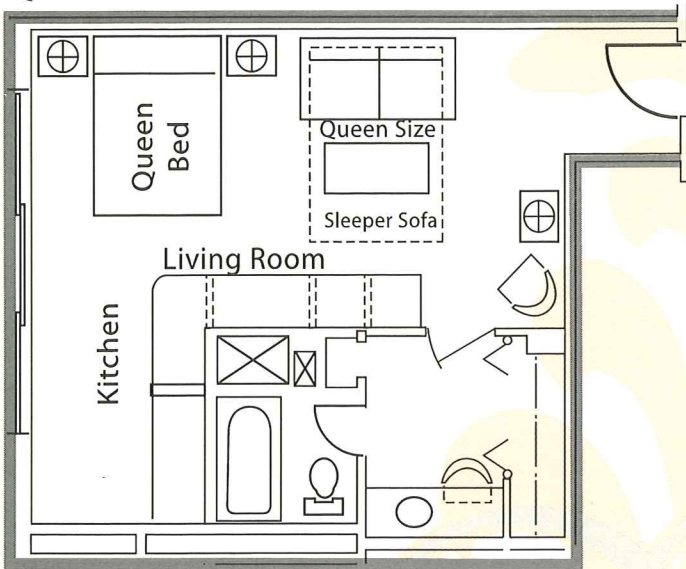

# Room Layout

## REGENCY SUITES HOTEL

Queen Suite

### Fully Equipped Kitchenettes

- Microwave
- Refrigerator
- Small Appliances
- Table service for four
- Separate dressing area & vanity
- Queen size sleeper sofa
- Elite amenity package
- Remote controlled Cable TV/HBO
- AM/FM clock radio
- Large work area
- Lavish pillow-top mattresses
- High Speed Internet Access
- Irons & Ironing board
- Magnifying Mirrors and Hairdryers

King Suite

Connecting Suites