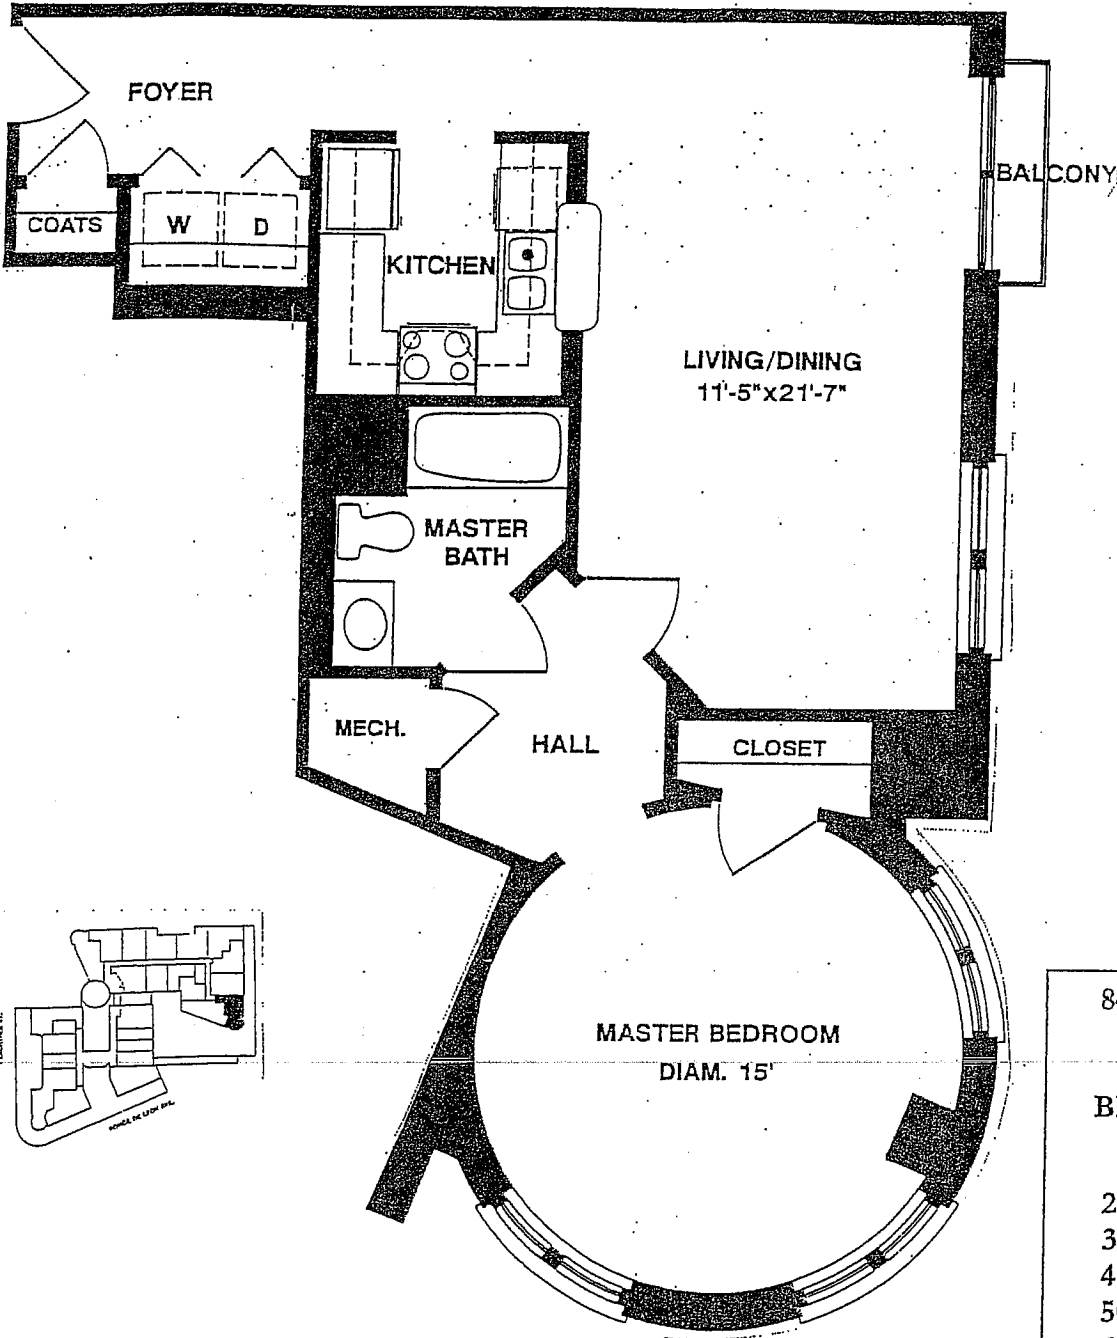

The
**GEORGIAN
TERRACE**
A Camberley Hotel

One-Bedroom Suite

845 SQ. FT.	
ONE-BEDROOM SUITE	
200	1000
300	1100
400	1200
500	1400
600	1500
700	1600
800 CC	1700
900 CC	1800